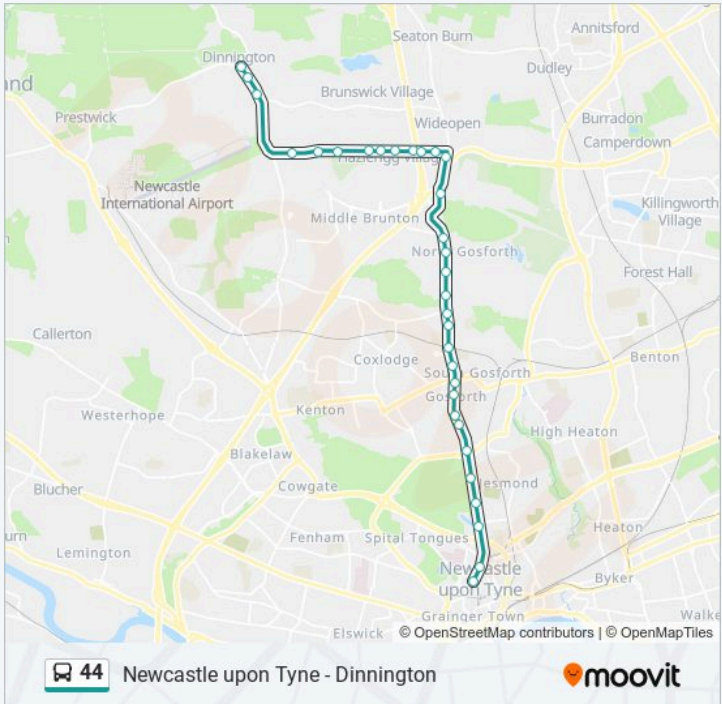

Get The App

The 44 line (Newcastle upon Tyne - Dinnington) has 2 routes. For regular weekdays, their operation hours are:
(1) Dinnington: 06:25 - 23:35(2) Newcastle upon Tyne: 06:03 - 23:14
Use the Moovit App to find the closest 44 station near you and find out when is the next 44 arriving.

Direction: Dinnington
32 stops
[VIEW LINE SCHEDULE](#)

- Haymarket Bus Station, Newcastle Upon Tyne (Stand S)
- Haymarket Barras Bridge, Newcastle upon Tyne
- Great North Road-Clayton Road, Newcastle upon Tyne
- Great North Road-Mooracres, West Jesmond
- Great North Road-Forsyth Road, West Jesmond
- Great North Road-Blue House, West Jesmond
- Great North Road-The Drive, Gosforth
- High Street-Graham Park Road, Gosforth
- High Street-West Avenue, Gosforth
- High Street - Ivy Road, Gosforth
- Lansdowne Terrace, Gosforth
- Regent Centre Interchange, Gosforth
- Great North Road-Park Avenue, Gosforth
- Great North Road-Broadway West, Gosforth
- Great North Road-Bridge Park, Gosforth
- Brunton Park, Gosforth
- Great North Road-Norwood Avenue, Gosforth
- Great North Road-Brunton Lane, Gosforth
- Newcastle Racecourse, Gosforth
- Great North Road-Cemetery, Wideopen

44 Time Schedule
Dinnington Route Timetable:

Sunday	08:35 - 23:35
Monday	06:25 - 23:35
Tuesday	06:25 - 23:35
Wednesday	06:25 - 23:35
Thursday	06:25 - 23:35
Friday	06:25 - 23:35
Saturday	06:35 - 23:35

44 Info
Direction: Dinnington
Stops: 32
Trip Duration: 28 min
Line Summary: