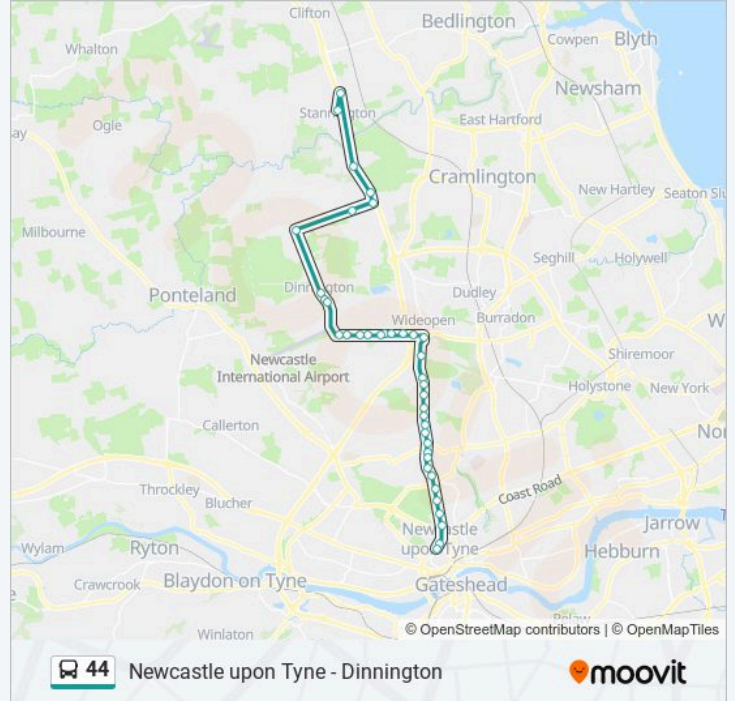

### Direction: Newcastle upon Tyne

32 stops

[VIEW LINE SCHEDULE](#)

Front Street, Dinnington

Main Road-Horton Crescent, Dinnington

Brunton Lane-Havannah Crescent, Dinnington

Coach Lane-Dinnington Road, Hazlerigg

### 44 Time Schedule

Newcastle upon Tyne Route Timetable:

|           |               |
|-----------|---------------|
| Sunday    | 08:04 - 23:04 |
| Monday    | 06:03 - 23:14 |
| Tuesday   | 06:03 - 23:14 |
| Wednesday | 06:03 - 23:14 |
| Thursday  | 06:03 - 23:14 |
| Friday    | 06:03 - 23:14 |
| Saturday  | 06:04 - 23:14 |

### 44 Info

**Direction:** Newcastle upon Tyne

**Stops:** 32

**Trip Duration:** 28 min

**Line Summary:**

Great North Road-Three Mile Inn, Gosforth  
Great North Road-Broadway East, Gosforth  
Great North Road-Park Avenue, Gosforth  
Regent Centre Interchange, Gosforth (Stand E)  
Lansdowne Terrace, Gosforth  
High Street - S Cross Street, Gosforth  
High Street-Rosewood Terrace, Gosforth  
High Street-The Grove, Gosforth  
Great North Road-Moorfield, Gosforth  
Great North Road-Blue House, West Jesmond  
Great North Road-Forsyth Road, West Jesmond  
Great North Road-Mooracres, West Jesmond  
Great North Rd-Brandling Pk, Newcastle upon Tyne  
Haymarket Barras Bridge, Newcastle upon Tyne  
Haymarket Bus Station, Newcastle Upon Tyne (Stand S)

44 time schedules and route maps are available in an offline PDF at [moovitapp.com](https://moovitapp.com). Use the Moovit App to see live bus times, train schedule or subway schedule, and step-by-step directions for all public transit in North East and Cumbria.