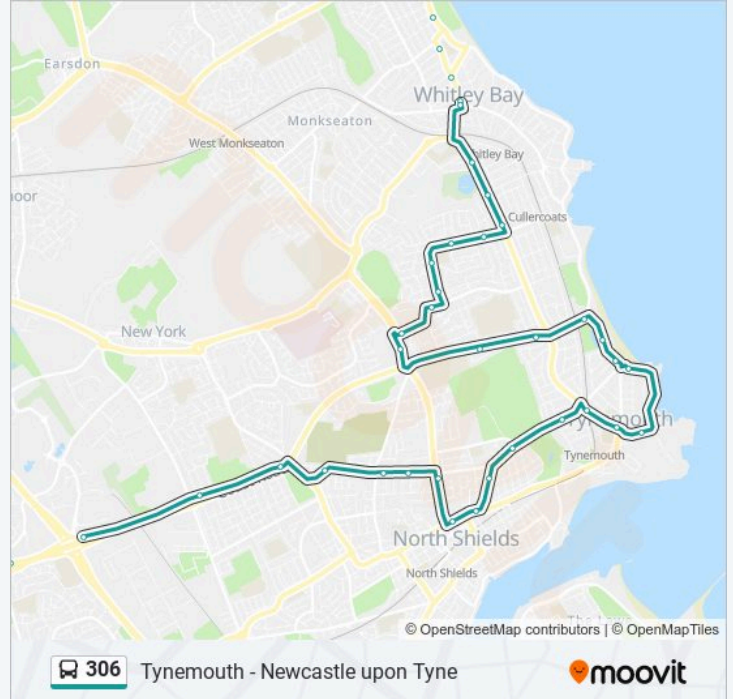

Albion Road-Brandling Terrace, North Shields

Linskill Terrace-Jackson Street, North Shields

Linskill Terrace-Washington Tce, North Shields

King Edward Road-Mill Grove, Tynemouth

Manor Road-Birtley Avenue, Tynemouth

Tynemouth Village, Tynemouth

Tynemouth Village, Tynemouth

Grand Parade - Hotspur Street, Tynemouth

Grand Parade-Abbey Drive, Tynemouth

Grand Parade-Boating Lake, Tynemouth

Beach Road, Tynemouth

Beach Road, Tynemouth

Beach Road, Tynemouth

Preston North Road - Morrisons, Preston Grange

Hartburn Road, Preston Grange

Hartington Road-Farlam Avenue, Marden

Ennerdale Road-Hayton Road, Marden

Ennerdale Road-Lorton Avenue, Marden

Park Avenue-Beach Avenue, Whitley Bay

Park Road, Whitley Bay

The Links - Eastbourne Gardens, Whitley Bay

306 time schedules and route maps are available in an offline PDF at [moovitapp.com](https://moovitapp.com). Use the Moovit App to see live bus times, train schedule or subway schedule, and step-by-step directions for all public transit in North East and Cumbria.