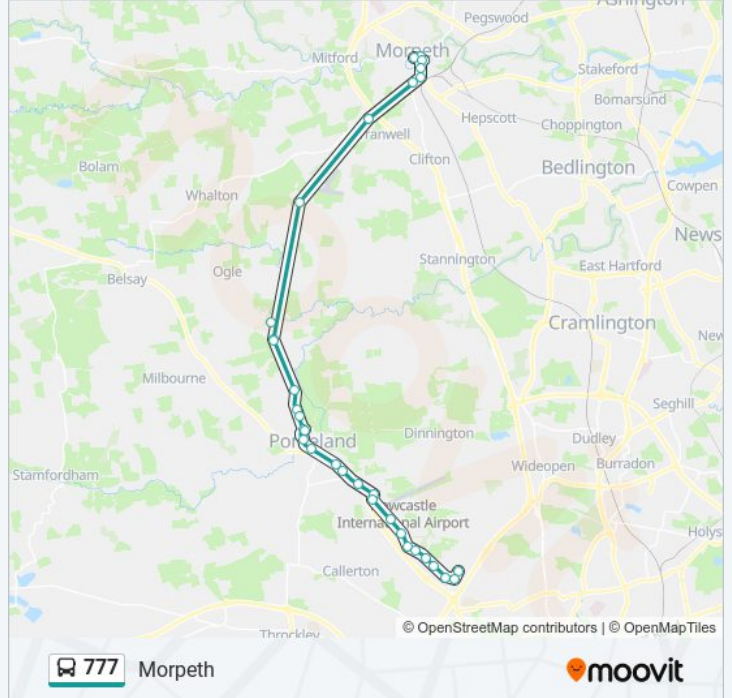

### 777 Time Schedule

Morpeth Route Timetable:

Sunday	07:06 - 23:36
Monday	05:06 - 23:36
Tuesday	05:06 - 23:36
Wednesday	05:06 - 23:36
Thursday	05:06 - 23:36
Friday	05:06 - 23:36
Saturday	05:06 - 23:36

### 777 Info

**Direction:** Morpeth

**Stops:** 31

**Trip Duration:** 45 min

**Line Summary:**

Coates Middle School, Ponteland

Ashbrooke Drive, Ponteland

Thornhill Road, Ponteland

Police Hq Road End, Ponteland

Smallburn, Ponteland

Hiddlestone, Ponteland

Main Lodge, Kirkley Hall College

College, Kirkley Hall College

Main Lodge, Kirkley Hall College

Cock Hill, Shilvington

Pharmaceutical Factory, Tranwell

Sun Inn, Morpeth

Mafeking Roundabout, Morpeth

Castle Square, Morpeth

Damside, Morpeth

Bus Station, Morpeth

777 time schedules and route maps are available in an offline PDF at [moovitapp.com](https://moovitapp.com). Use the [Moovit App](#) to see live bus times, train schedule or subway schedule, and step-by-step directions for all public transit in North East and Cumbria.