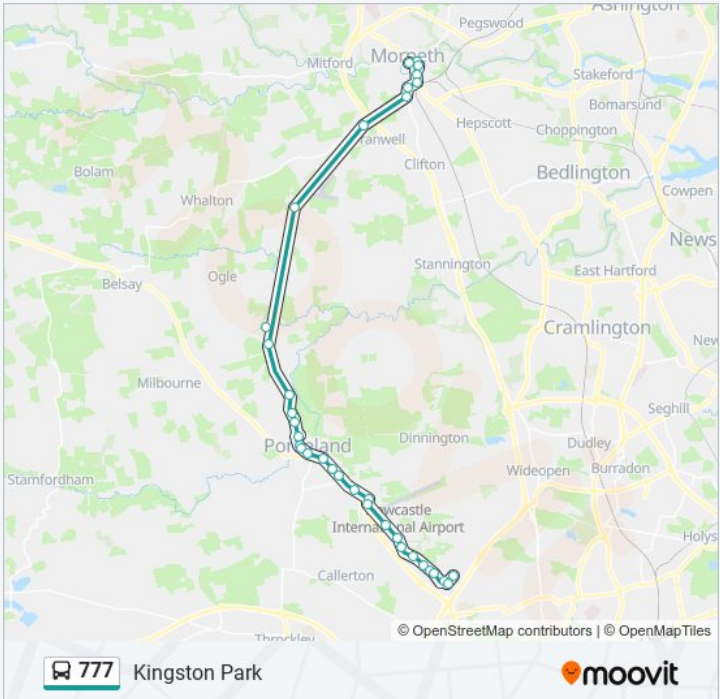

Kingston Park

Get The App

The 777 line (Kingston Park) has 2 routes. For regular weekdays, their operation hours are:
(1) Kingston Park: 04:15 - 22:45(2) Morpeth: 05:06 - 23:36
Use the Moovit App to find the closest 777 station near you and find out when is the next 777 arriving.

Direction: Kingston Park
33 stops
[VIEW LINE SCHEDULE](#)

- Bus Station, Morpeth
- Damside, Morpeth
- Castle Square, Morpeth
- Mafeking Roundabout, Morpeth
- Sun Inn, Morpeth
- Morpeth Cottage Hospital, Loansdean
- Pharmaceutical Factory, Tranwell
- Cock Hill, Shilvington
- College, Kirkley Hall College
- Main Lodge, Kirkley Hall College
- Hiddlestone, Ponteland
- Smallburn, Ponteland
- Police Hq Road End, Ponteland
- Ashbrooke Drive, Ponteland
- Coates Middle School, Ponteland
- Coates Middle School, Ponteland
- Thornhill Road Shops, Ponteland
- Clickemin Bridge, Ponteland
- Cheviot View, Ponteland
- Elm Road, Prestwick
- Prestwick Road End, Prestwick
- Newcastle Airport Terminal, Airport

777 Time Schedule
Kingston Park Route Timetable:

Sunday	06:15 - 22:45
Monday	04:15 - 22:45
Tuesday	04:15 - 22:45
Wednesday	04:15 - 22:45
Thursday	04:15 - 22:45
Friday	04:15 - 22:45
Saturday	04:15 - 22:45

777 Info
Direction: Kingston Park
Stops: 33
Trip Duration: 45 min
Line Summary: