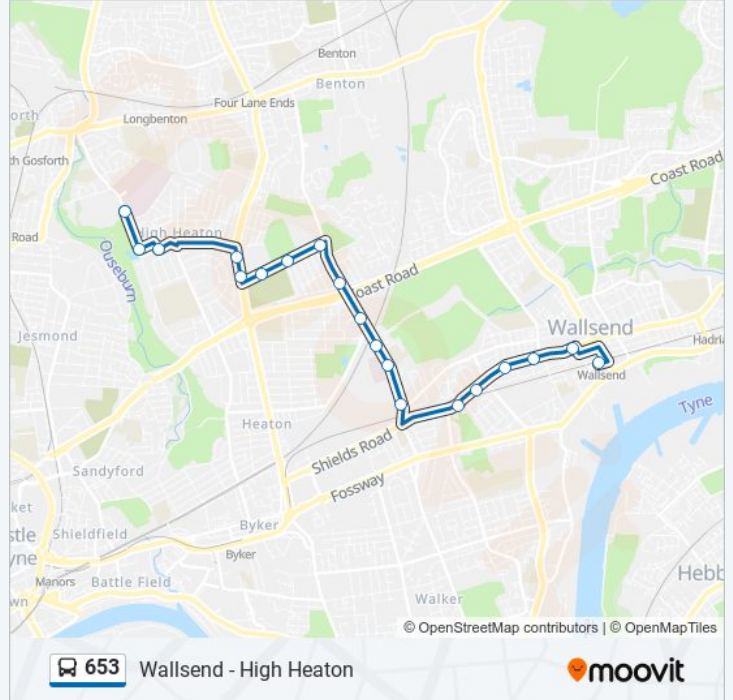

 **653**

Wallsend - High Heaton

Get The App

The 653 bus line Wallsend - High Heaton has one route. For regular weekdays, their operation hours are:

(1) High Heaton: 06:53

Use the Moovit App to find the closest 653 bus station near you and find out when is the next 653 bus arriving.

Direction: High Heaton

19 stops

[VIEW LINE SCHEDULE](#)

- Wallsend Interchange, Wallsend
- High Street West, Wallsend
- High Street West-Lilac Road, Wallsend
- Shields Road-Firtree Avenue, Walkerville
- Shields Road-Briarwood Crescent, Walkerville
- Shields Road-Walker Grove, Walkergate
- Benfield Road - Appletree Gardens, Walkergate
- Benfield Road-Hospital, Walkergate
- Benfield Road-School, Walkergate
- Benfield Road-Bosworth Gardens, Heaton
- Red Hall Drive-Martello Gardens, Cochrane Park
- Etherstone Avenue, Cochrane Park
- Etherstone Avenue-Sports Ground, Cochrane Park
- Etherstone Avenue-Cemetery, Cochrane Park
- Benton Road-Craster Terrace, High Heaton
- High Heaton
- Newton Road-Denewell Avenue, High Heaton
- Freeman Road-Hambledon Gardens, High Heaton
- Freeman Hospital, High Heaton

653 bus Info

Direction: High Heaton

Stops: 19

Trip Duration: 17 min

Line Summary:

653 bus time schedules and route maps are available in an offline PDF at moovitapp.com. Use the [Moovit App](#) to see live bus times, train schedule or subway schedule, and step-by-step directions for all public transit in North East and Cumbria.