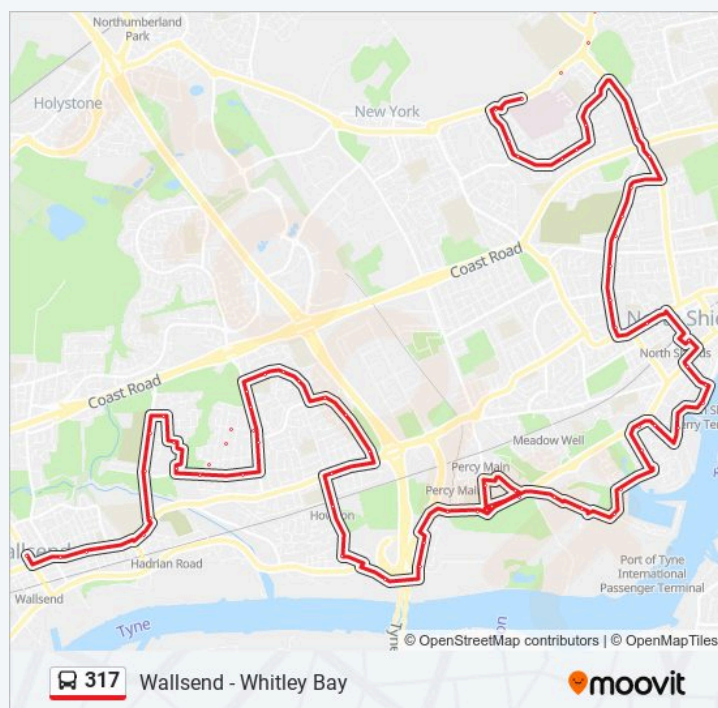

Stops: 69

Trip Duration: 57 min

Line Summary:

New Quay - Ferry, North Shields

Smith Dock, North Shields

Dock Road, North Shields

Howdon Road-Leisure Centre, North Shields

George Stephenson Way, Royal Quays