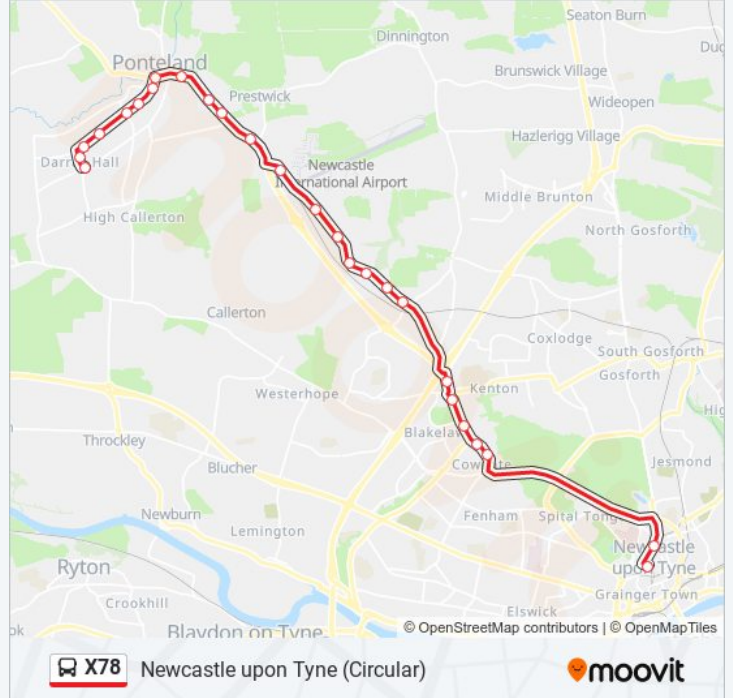

### Direction: Darras Hall

26 stops

[VIEW LINE SCHEDULE](#)

- Eldon Square Bus Station, Newcastle upon Tyne
- Haymarket Barras Bridge, Newcastle upon Tyne
- Ponteland Road - Greenhill View, Cowgate
- Ponteland Road-Springfield Road, Cowgate
- Ponteland Road-Fuchsia Place, Blakelaw
- Ponteland Road - Antrim Close, Kenton Bar
- Ponteland Road - St Buryan Crescent, Kenton Bar
- Kenton Bank Foot
- Ponteland Road-Bullock Steads, Kenton Bank Foot
- Ponteland Road-South Drive, Woolsington
- Ponteland Road - Green Lane, Woolsington
- Ponteland Road-Bee Croft, Woolsington
- Ponteland Rd-Hawthorn Cottage, Callerton Parkway
- Ponteland Road - Newcastle Airport, Airport
- Prestwick Road End, Prestwick
- Elm Road, Prestwick
- Cheviot View, Ponteland
- Bell Villas, Ponteland
- Main Street, Ponteland
- Memorial Hall, Ponteland
- Darras Road the Close, Ponteland

### X78 bus Info

**Direction:** Darras Hall

**Stops:** 26

**Trip Duration:** 26 min

**Line Summary:**

Darras Road Eastern Way, Ponteland

Darras Road Oaklands, Darras Hall

Darras Road Broadway, Darras Hall

### Direction: Newcastle upon Tyne

53 stops

[VIEW LINE SCHEDULE](#)

Eldon Square Bus Station, Newcastle upon Tyne

Haymarket Barras Bridge, Newcastle upon Tyne

Ponteland Road - Greenhill View, Cowgate

Ponteland Road-Springfield Road, Cowgate

### X78 bus Info

**Direction:** Newcastle upon Tyne

**Stops:** 53

**Trip Duration:** 53 min

**Line Summary:**

Bell Villas, Ponteland

Main Street, Ponteland

Memorial Hall, Ponteland