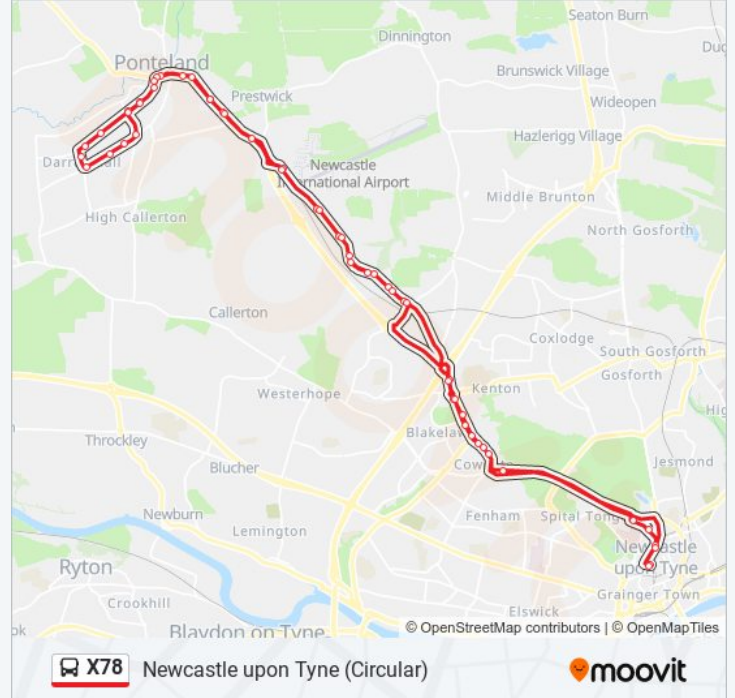

## Newcastle upon Tyne (Circular)

Get The App

The X78 bus line (Newcastle upon Tyne (Circular)) has 2 routes. For regular weekdays, their operation hours are: (1) Darras Hall: 23:10(2) Newcastle upon Tyne: 21:10 - 22:10  
Use the Moovit App to find the closest X78 bus station near you and find out when is the next X78 bus arriving.

### X78 bus Info

**Direction:** Newcastle upon Tyne

**Stops:** 53

**Trip Duration:** 53 min

**Line Summary:**

Bell Villas, Ponteland

Main Street, Ponteland

Memorial Hall, Ponteland

Ponteland Road-South Drive, Woolsington

Ponteland Road-Bullock Steads, Kenton Bank Foot

Kenton Bank Foot

Ponteland Road - Hazeldene Avenue, Kenton Bar

Ponteland Road - Kenton Lane, Kenton Bar

Cowgate-Ponteland Road, Kenton Bar

Ponteland Road-Eastern Way, Cowgate

Ponteland Road-St Peters Church, Cowgate

Ponteland Road - Moorhead, Cowgate

Claremont Rd-Claremont Pl, Newcastle upon Tyne

Claremont Road-Museum, Newcastle upon Tyne

Haymarket Barras Bridge, Newcastle upon Tyne