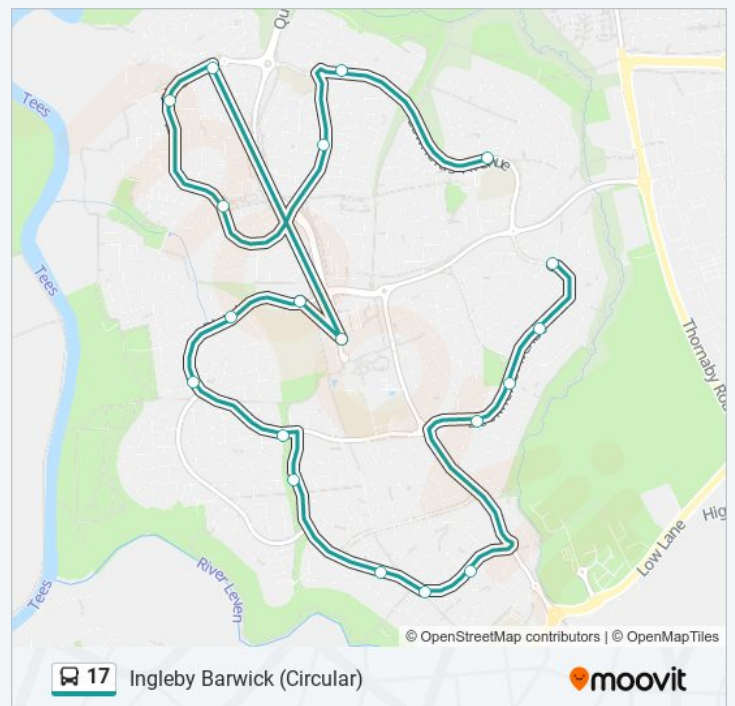

The Teal Arms, Ingleby Barwick

Monday	21:02 - 22:07
Tuesday	21:02 - 22:07
Wednesday	21:02 - 22:07
Thursday	21:02 - 22:07
Friday	21:02 - 22:07
Saturday	21:02 - 22:07

17 bus Info

Direction: Ingleby Barwick

Stops: 19

Trip Duration: 17 min

Line Summary:

Direction: Middlesbrough

48 stops

[VIEW LINE SCHEDULE](#)

Stainforth Gardens, Ingleby Barwick

Fountains Avenue, Ingleby Barwick

The Beckfields, Ingleby Barwick

Priorwood Gardens, Ingleby Barwick

Brendon Grove, Ingleby Barwick

Penyghent Way, Ingleby Barwick

Dunkery Close, Ingleby Barwick

17 bus Time Schedule

Middlesbrough Route Timetable: