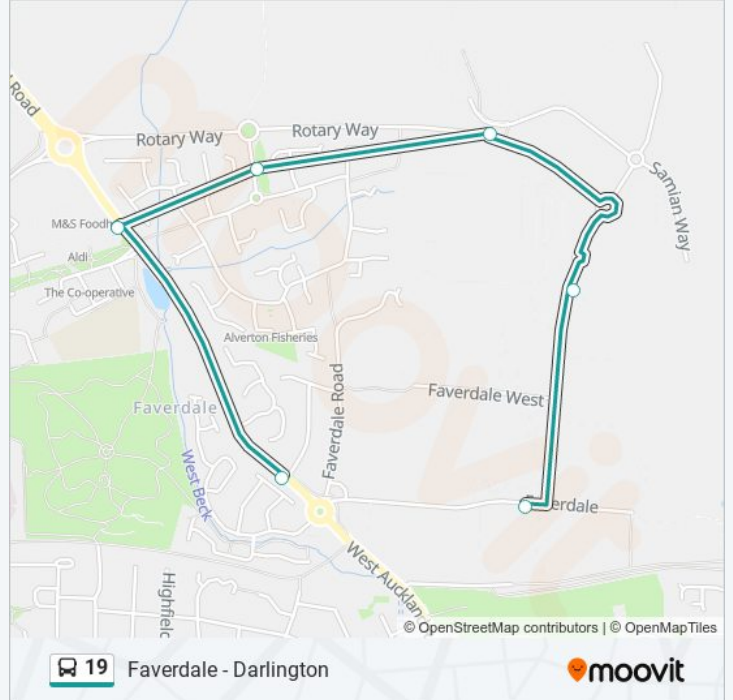

19 bus Info

Direction: Faverdale

Stops: 21

Trip Duration: 21 min

Line Summary:

Argos, Faverdale

Aldi Distribution Centre, Faverdale

Arriva Depot, Faverdale

Direction: Faverdale

6 stops

[VIEW LINE SCHEDULE](#)

Westgate Crescent, Faverdale

John Fowler Way, West Park

High Grange

Argos, Faverdale

Aldi Distribution Centre, Faverdale

Arriva Depot, Faverdale

19 bus Time Schedule

Faverdale Route Timetable:

| | |
|-----------|-----------------|
| Sunday | Not Operational |
| Monday | Not Operational |
| Tuesday | Not Operational |
| Wednesday | Not Operational |
| Thursday | Not Operational |
| Friday | 08:13 - 18:38 |
| Saturday | 17:58 - 18:28 |

19 bus Info

Direction: Faverdale

Stops: 6

Trip Duration: 6 min

Line Summary:

19 bus time schedules and route maps are available in an offline PDF at moovitapp.com. Use the [Moovit App](#) to see live bus times, train schedule or subway schedule, and step-by-step directions for all public transit in North East and Cumbria.