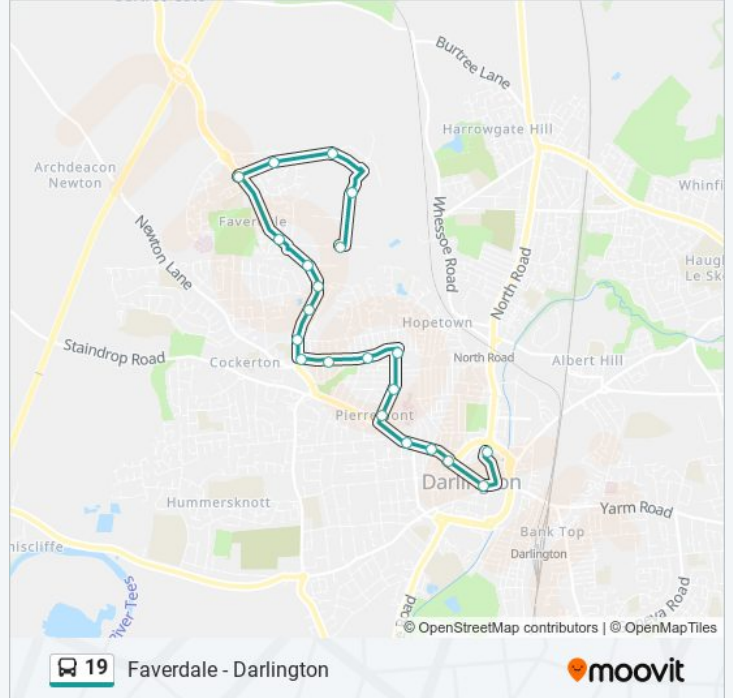

Use the Moovit App to find the closest 19 bus station near you and find out when is the next 19 bus arriving.

Direction: Darlington

23 stops

[VIEW LINE SCHEDULE](#)

- Westgate Crescent, Faverdale
- John Fowler Way, West Park
- High Grange
- Argos, Faverdale
- Aldi Distribution Centre, Faverdale
- Arriva Depot, Faverdale
- Faverdale Road, Faverdale
- Beck House, Faverdale
- Auckland Oval, Cockerton
- Laing Street, Cockerton
- Brinkburn Road, Cockerton
- Cockerton Police Station, Cockerton
- Holmlands Road, the Denes
- Olympic Street, the Denes
- Hazel Avenue, the Denes
- Newfoundland Street, the Denes
- Orchard Road, Pierremont
- Memorial Hospital, Pierremont
- Hawkesbury Mews, Pierremont
- Holy Trinity Church, Darlington
- Maude Street, Darlington
- Four Riggs, Darlington

19 bus Info

Direction: Darlington

Stops: 23

Trip Duration: 18 min

Line Summary:

Northgate, Darlington

Direction: Faverdale

21 stops

19 bus Info

Direction: Faverdale

Stops: 21

Trip Duration: 21 min

Line Summary:

Argos, Faverdale

Aldi Distribution Centre, Faverdale

Arriva Depot, Faverdale

Direction: Faverdale

6 stops

[VIEW LINE SCHEDULE](#)

Westgate Crescent, Faverdale

John Fowler Way, West Park

High Grange

Argos, Faverdale

Aldi Distribution Centre, Faverdale