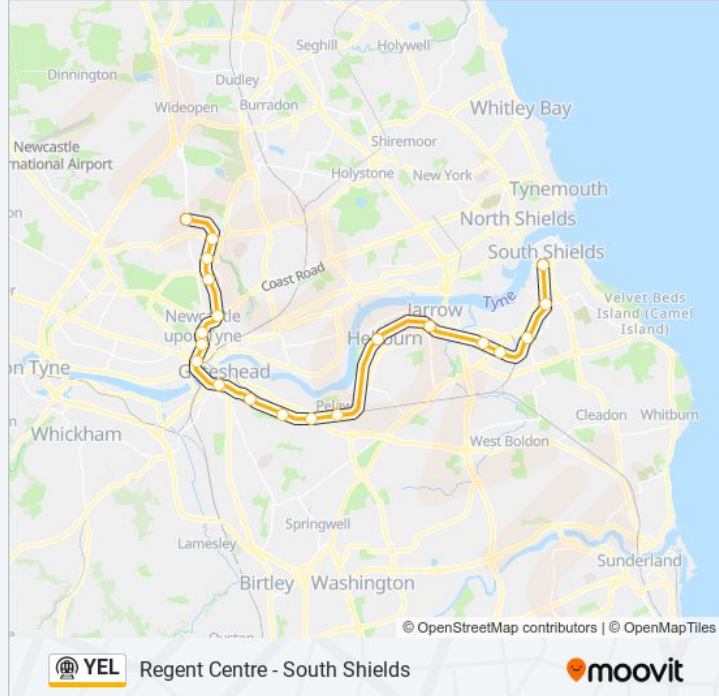

Use the Moovit App to find the closest YEL subway station near you and find out when is the next YEL subway arriving.

Direction: South Gosforth

19 stops

[VIEW LINE SCHEDULE](#)

- South Shields
- Chichester
- Tyne Dock
- Simonside
- Bede
- Jarrow
- Hebburn
- Pelaw
- Heworth
- Felling
- Gateshead Stadium
- Gateshead
- Central Station
- Monument
- Haymarket (Tyne And Wear Metro Station), Newcastle upon Tyne
- Jesmond
- West Jesmond
- Ilford Road
- South Gosforth

Stops: 19

Trip Duration: 40 min

Line Summary:

Direction: South Shields

20 stops

[VIEW LINE SCHEDULE](#)

Regent Centre

South Gosforth

Felling

Heworth

Pelaw

Hebburn

Jarrow

Bede

Simonside

Tyne Dock

Direction: South Shields

Stops: 20

Trip Duration: 39 min

Line Summary:

Chichester

South Shields

YEL subway time schedules and route maps are available in an offline PDF at moovitapp.com. Use the Moovit App to see live bus times, train schedule or subway schedule, and step-by-step directions for all public transit in North East and Cumbria.