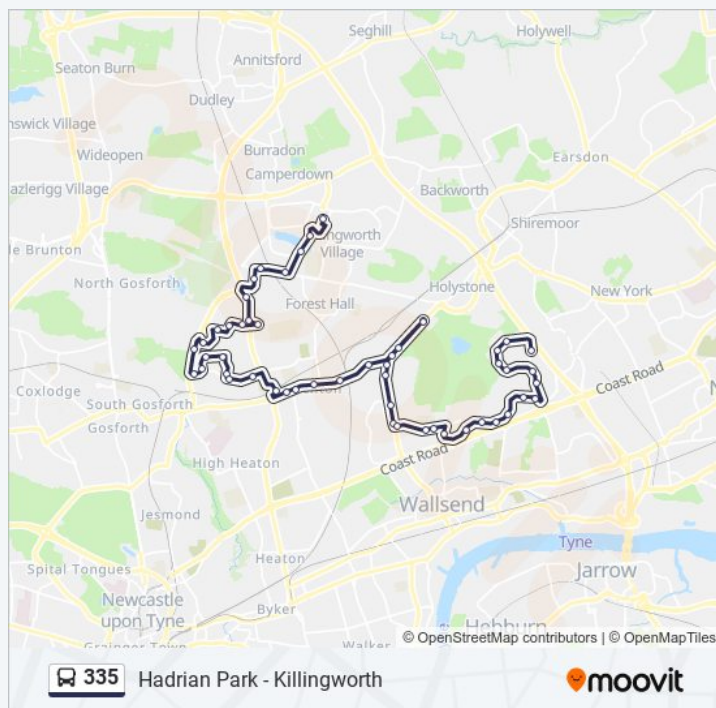

Bewick Park, Battle Hill

Addington Drive-Ashburn Road, Hadrian Park

Addington Drive-Augusta Court, Hadrian Park

Addington Drive-The Bush, Hadrian Park

Addington Drive - Camerton Place, Hadrian Park

**Direction: Killingworth**

52 stops

[VIEW LINE SCHEDULE](#)

Addington Drive - Camerton Place, Hadrian Park

Addington Drive-Carnforth Close, Hadrian Park

Addington Drive-Aysgarth Avenue, Hadrian Park

**335 bus Time Schedule**

Killingworth Route Timetable:

Blackfriars Way, Longbenton

Longbenton Stoneleigh Avenue, Longbenton

Friday

06:17 - 18:56

Saturday

07:25 - 18:56

### 335 bus Info

**Direction:** Killingworth

**Stops:** 52

**Trip Duration:** 44 min

**Line Summary:**

Stoneleigh Avenue-Queensbridge, Longbenton

Stoneleigh Avenue-Byland Road, Longbenton

West Farm Avenue-Salters Lane, Longbenton