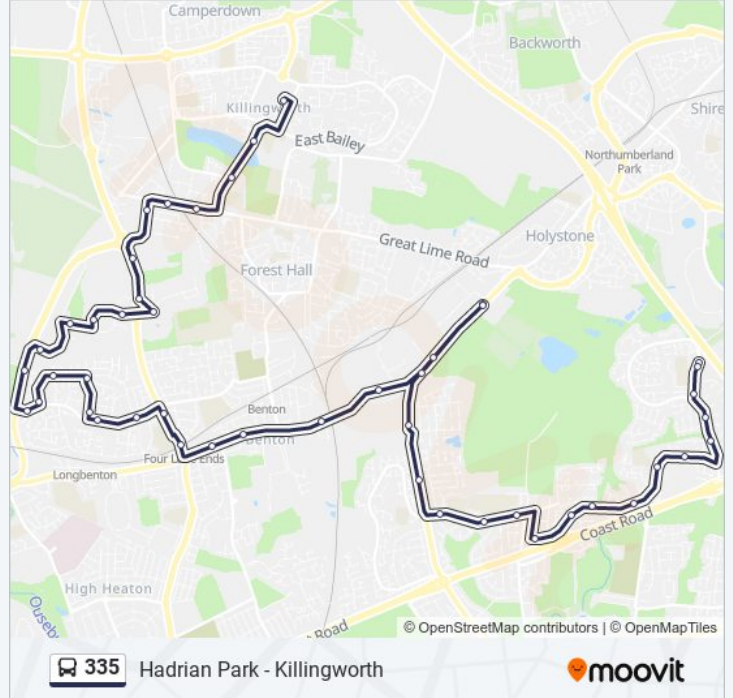

East Benton-Station Road North, Benton

Station Road North-Hotspur Road, Hadrian Lodge

Mullen Road-Exeter Road, High Farm

Mullen Road-Mcilvenna Gardens, High Farm

Mullen Road - Allendale Avenue, High Farm

Battle Hill Drive-Birkdale Close, Battle Hill

Battle Hill Drive-Broomfield Avenue, Battle Hill

Battle Hill Drive-Boscombe Drive, Battle Hill

Coast Way Shopping Centre, Battle Hill

Tyne Met College, Battle Hill

Battle Hill Drive-Bodmin Close, Battle Hill

Bewick Park, Battle Hill

Addington Drive-Ashburn Road, Hadrian Park

Addington Drive-Augusta Court, Hadrian Park

Addington Drive-The Bush, Hadrian Park

Addington Drive - Camerton Place, Hadrian Park

**Direction: Killingworth**

52 stops

[VIEW LINE SCHEDULE](#)

Addington Drive - Camerton Place, Hadrian Park

Addington Drive-Carnforth Close, Hadrian Park

Addington Drive-Aysgarth Avenue, Hadrian Park

**335 bus Time Schedule**

Killingworth Route Timetable: