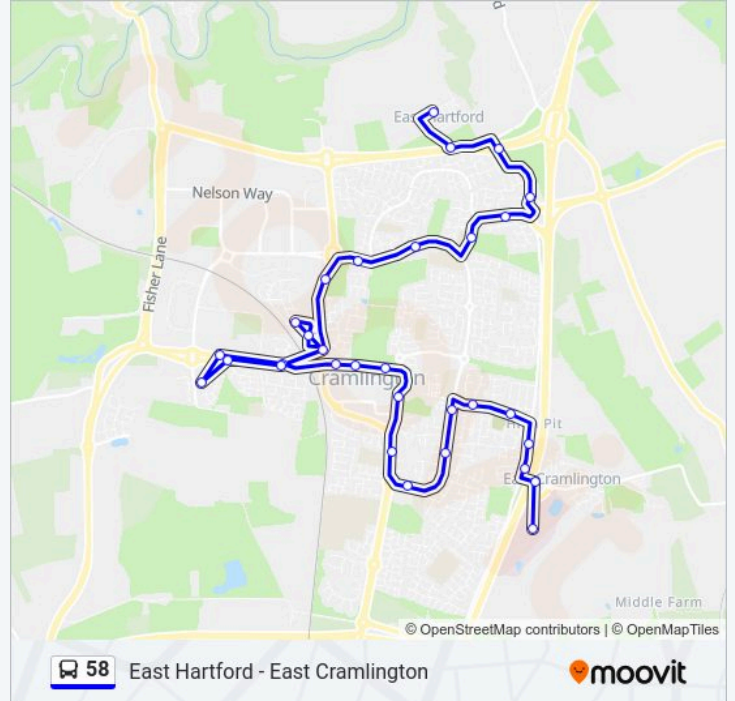

### 58 bus Info

**Direction:** East Cramlington

**Stops:** 31

**Trip Duration:** 29 min

**Line Summary:**

Whitelea, Cramlington

Alexandra Park, Cramlington

Hall Close Grange, High Pit

Allensgreen, High Pit

Cornhill Road, High Pit

Mayfield Avenue, High Pit

Ta Centre, High Pit

Front Street, Klondyke

Lanercost Park, East Cramlington

Northumbria Hospital, East Cramlington

### Direction: East Hartford

57 stops

[VIEW LINE SCHEDULE](#)

Hartley Square, Seaton Sluice

Millway, Seaton Sluice

Post Office, Seaton Sluice

Roundabout, Seaton Sluice

Fountain Head Bank, Seaton Sluice

### 58 bus Info

**Direction:** East Hartford

**Stops:** 57

**Trip Duration:** 29 min

**Line Summary:**

Linden Road, Seaton Delaval  
Delaval Avenue, Seaton Delaval  
Avenue Head Social Club, Seaton Delaval  
Avenue Head, Seaton Delaval  
Western Avenue, Seaton Delaval  
Wheatridge, Seaton Delaval  
Ambridge Way, Seaton Delaval  
Lamb Street, East Cramlington  
Astor Court, East Cramlington  
Northumbria Hospital, East Cramlington  
Lanercost Park, East Cramlington  
Front Street, Klondyke  
Village Road, High Pit  
Mayfield Avenue, High Pit  
Cornhill Road, High Pit  
Allensgreen, High Pit  
Hall Close Grange, High Pit  
Alexandra Park, Cramlington  
Whitelea, Cramlington  
Dudley Lane Shops, Cramlington  
Sainsbury's Service Entrance, Cramlington  
Sunnyside, Cramlington  
Retail Park, Cramlington  
Beaconhill Grange, Beacon Hill  
Bassington Estate, Beacon Hill  
Eastbourne Gardens, Beacon Hill  
Bassington Estate, Beacon Hill  
Beaconhill Grange, Beacon Hill  
Crow Hall Lane, Nelson Village  
Burdon Avenue, Nelson Village  
Entrance, Nelson Village  
Nelson Drive Roundabout, Northburn