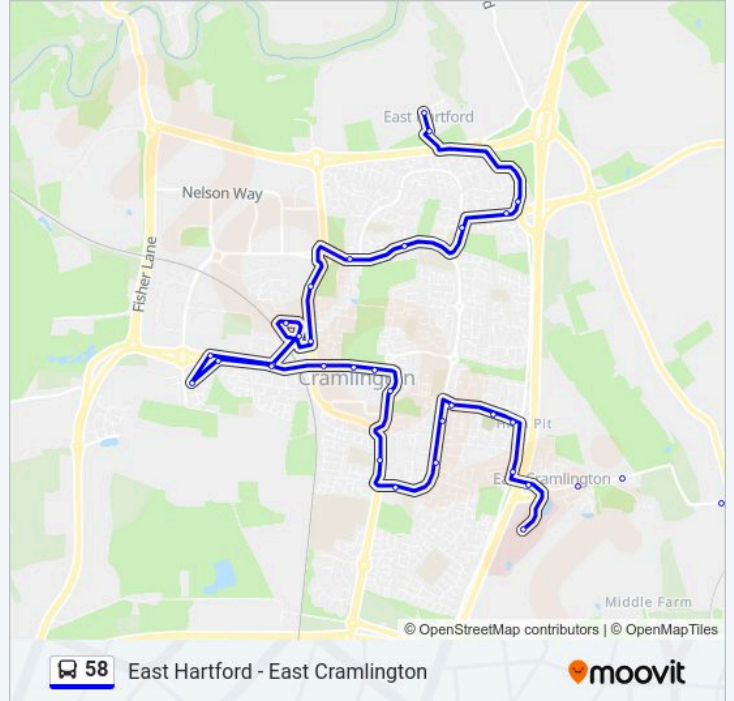

### 58 bus Info

**Direction:** East Hartford

**Stops:** 57

**Trip Duration:** 29 min

**Line Summary:**

Linden Road, Seaton Delaval  
Delaval Avenue, Seaton Delaval  
Avenue Head Social Club, Seaton Delaval  
Avenue Head, Seaton Delaval  
Western Avenue, Seaton Delaval  
Wheatridge, Seaton Delaval  
Ambridge Way, Seaton Delaval  
Lamb Street, East Cramlington  
Astor Court, East Cramlington  
Northumbria Hospital, East Cramlington  
Lanercost Park, East Cramlington  
Front Street, Klondyke  
Village Road, High Pit  
Mayfield Avenue, High Pit  
Cornhill Road, High Pit  
Allensgreen, High Pit  
Hall Close Grange, High Pit  
Alexandra Park, Cramlington  
Whitelea, Cramlington  
Dudley Lane Shops, Cramlington  
Sainsbury's Service Entrance, Cramlington  
Sunnyside, Cramlington  
Retail Park, Cramlington  
Beaconhill Grange, Beacon Hill  
Bassington Estate, Beacon Hill  
Eastbourne Gardens, Beacon Hill  
Bassington Estate, Beacon Hill  
Beaconhill Grange, Beacon Hill  
Crow Hall Lane, Nelson Village  
Burdon Avenue, Nelson Village  
Entrance, Nelson Village  
Nelson Drive Roundabout, Northburn

**Direction: Seaton Sluice**

59 stops

[VIEW LINE SCHEDULE](#)

Scott Street, East Hartford  
 Main Road, East Hartford  
 Boghouses, East Hartford  
 Albion Terrace, Shankhouse  
 Durham Road, Shankhouse  
 Eastlea School, Shankhouse  
 Brockwell Centre, Northburn  
 Westwood Grange, Northburn  
 Nelson Drive Roundabout, Northburn  
 Crow Hall Lane, Nelson Village  
 Burdon Avenue, Nelson Village  
 Entrance, Nelson Village  
 Beaconhill Grange, Beacon Hill  
 Bassington Estate, Beacon Hill  
 Eastbourne Gardens, Beacon Hill  
 Bassington Estate, Beacon Hill  
 Beaconhill Grange, Beacon Hill  
 Retail Park, Cramlington  
 Sunnyside, Cramlington  
 Sainsbury's Service Entrance, Cramlington  
 Dudley Lane Shops, Cramlington  
 Whitelea, Cramlington