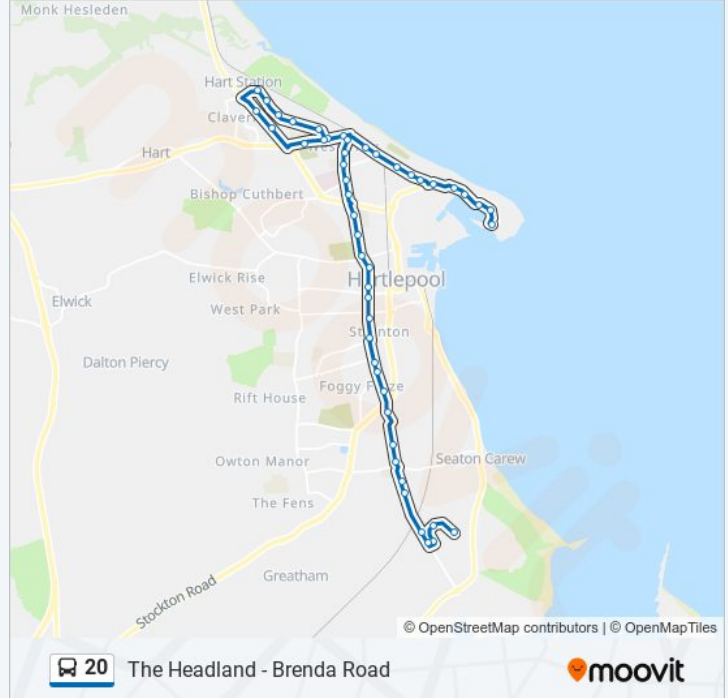

Brus Corner, West View

Miers Avenue, West View

The General Medical Centre, West View

Holdforth Road East End, West View

Richardsons & Westgarth Social Club, West View

Sports & Technology College, Dyke House

Wharton Terrace, Dyke House

Grainger Street, Dyke House

Mill House Leisure Centre, Hartlepool

Carlton Bingo, Hartlepool

York Road - Central Library, Hartlepool

Gill Street, Hartlepool

Burn Valley Roundabout, Foggy Furze

St Aidan's Church, Foggy Furze

Sydenham Road, Foggy Furze

Windermere Road, Foggy Furze

Stagecoach Depot, Foggy Furze

Park View Industrial Estate, Foggy Furze

Golden Flatts Roundabout, Golden Flatts

Kinnersley'S, Golden Flatts

Tata Steel, Golden Flatts

Caparo, Brenda Road

Tofts Road Roundabout, Brenda Road

Pd Logistics Huntsman Tioxide, Brenda Road

Stadium, Brenda Road

Hunter House Industrial Estate, Brenda Road

20 bus time schedules and route maps are available in an offline PDF at moovitapp.com. Use the [Moovit App](#) to see live bus times, train schedule or subway schedule, and step-by-step directions for all public transit in North East and Cumbria.

[About Moovit](#) • [MaaS Solutions](#) • [Supported Countries](#) • [Mooviter Community](#)

© 2024 Moovit - All Rights Reserved

Check Live Arrival Times