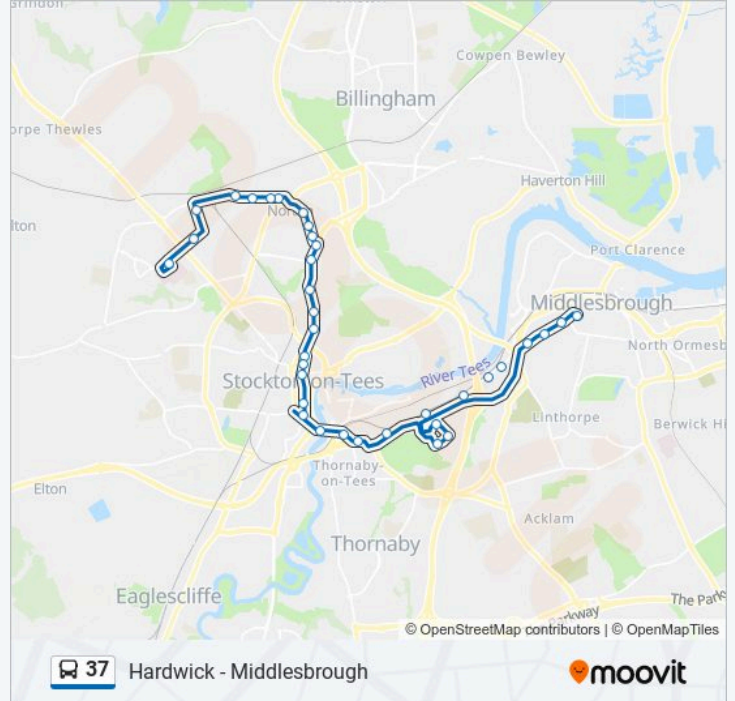

37 bus Info

Direction: Hardwick

Stops: 32

Trip Duration: 37 min

Line Summary:

Army Reserve Centre, Norton
 The Highland Laddie, Norton
 Library, Norton
 Norton Green, Norton
 Jameson Road, Norton
 Whitfield Road, Norton
 Corby Lodge, Norton
 Countisbury Road, Norton
 Rostrevor Avenue, Roseworth
 Roseworth Shops, Roseworth
 University Hospital Of North Tees, Hardwick

Direction: Middlesbrough

33 stops

[VIEW LINE SCHEDULE](#)

University Hospital Of North Tees, Hardwick
 University Hospital Of North Tees, Hardwick
 Roseworth Shops, Roseworth
 Rostrevor Avenue, Roseworth
 Kew Gardens, Norton
 Corby Lodge, Norton
 Whitfield Road, Norton
 Jameson Road, Norton
 Norton Green, Norton
 Library, Norton
 Harland Place, Norton
 Army Reserve Centre, Norton
 The Grange, Norton
 Imperial Avenue, Mount Pleasant
 Derwent Street, Mount Pleasant
 North Shore Academy, Mount Pleasant
 Tilery Road, Mount Pleasant
 The Buffs Social Club, Stockton

37 bus Info

Direction: Middlesbrough

Stops: 33

Trip Duration: 38 min

Line Summary:

Laing Street, Stockton

High Street Stand C, Stockton

High Street Stand G, Stockton

Direction: Stockton

15 stops

[VIEW LINE SCHEDULE](#)

Bus Station Stand 16, Middlesbrough

Cannon Park Way, Newport

Marsh Street, Newport

Lamport Street, Newport

Teesside & District Society For the Blind, Newport