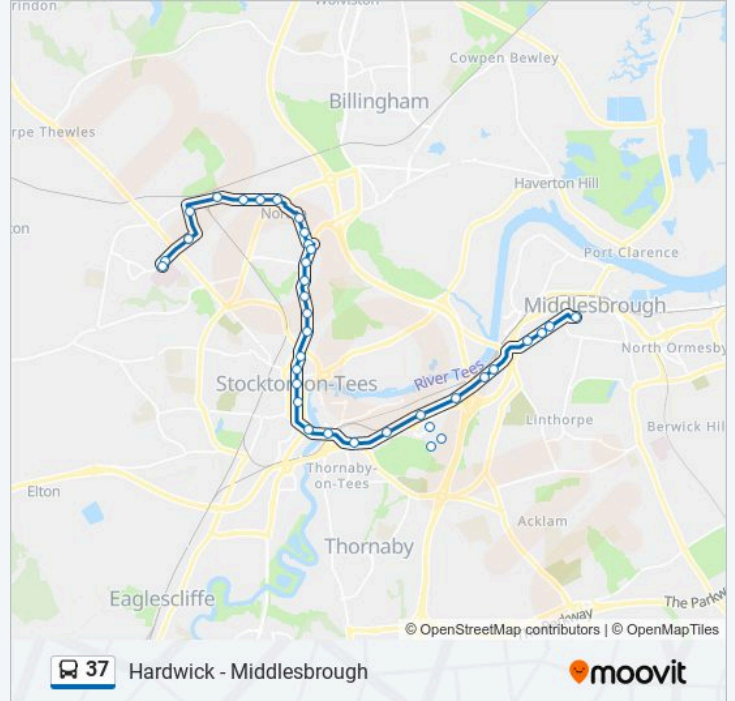

37 bus Info

Direction: Middlesbrough

Stops: 33

Trip Duration: 38 min

Line Summary:

Laing Street, Stockton

High Street Stand C, Stockton

High Street Stand G, Stockton

Chandlers Wharf Retail Park, Stockton

Rail Station, Thornaby

Harewood Road, Thornaby

Total Fitness, Teesdale

The Viaduct, Teesdale

Army Reserve Centre, Newport

Macmillan Academy, Newport

Teesside & District Society For the Blind, Newport

Lamport Street, Newport

Marsh Street, Newport

Cannon Park Way, Newport

Bus Station Stand 11, Middlesbrough

Direction: Norton

25 stops

[VIEW LINE SCHEDULE](#)

Bus Station Stand 16, Middlesbrough

Direction: Stockton

15 stops

[VIEW LINE SCHEDULE](#)

Bus Station Stand 16, Middlesbrough

Cannon Park Way, Newport

Marsh Street, Newport

Lamport Street, Newport

Teesside & District Society For the Blind, Newport