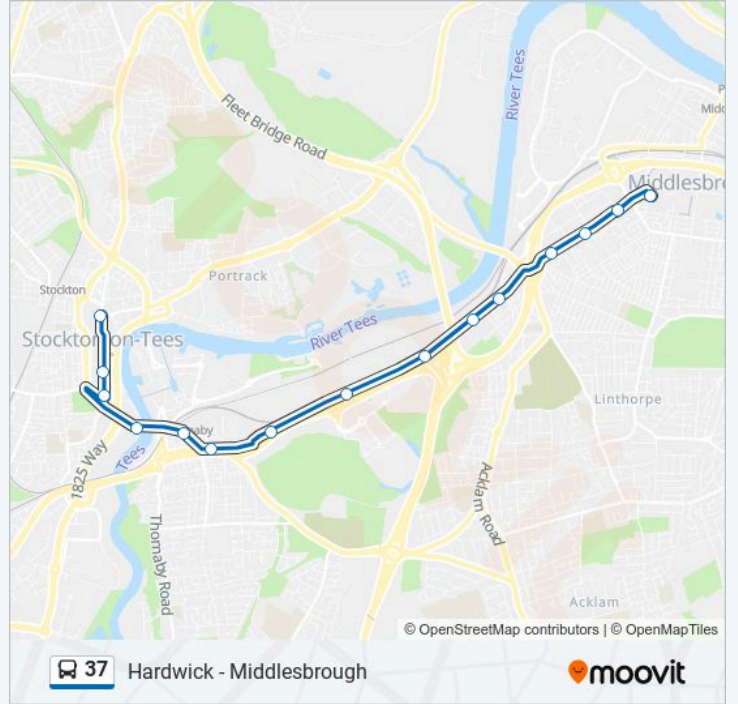

Lamport Street, Newport

Marsh Street, Newport

Cannon Park Way, Newport

Bus Station Stand 11, Middlesbrough

Direction: Norton

25 stops

[VIEW LINE SCHEDULE](#)

Bus Station Stand 16, Middlesbrough

Direction: Stockton

15 stops

[VIEW LINE SCHEDULE](#)

Bus Station Stand 16, Middlesbrough

Cannon Park Way, Newport

Marsh Street, Newport

Lamport Street, Newport

Teesside & District Society For the Blind, Newport

Macmillan Academy, Newport

Army Reserve Centre, Newport

The Viaduct, Teesdale

Total Fitness, Teesdale

Harewood Road, Thornaby

Rail Station, Thornaby

Chandlers Wharf Retail Park, Stockton

High Street Stand O, Stockton

37 bus Info

Direction: Stockton

Stops: 15

Trip Duration: 14 min

Line Summary:

37 bus time schedules and route maps are available in an offline PDF at moovitapp.com. Use the Moovit App to see live bus times, train schedule or subway schedule, and step-by-step directions for all public transit in North East and Cumbria.