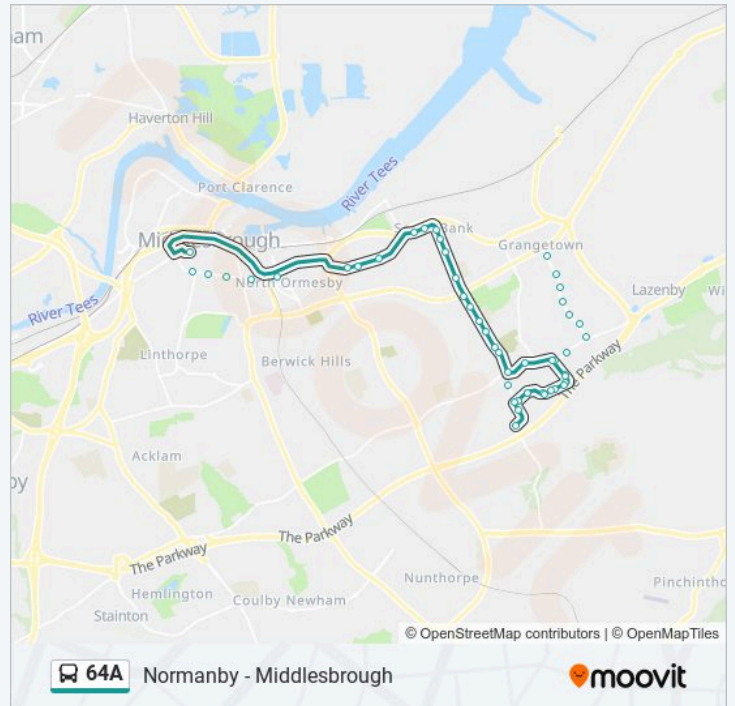

South Park Avenue, Normanby

Bankfields Court, Bankfields

Oakley Walk, Bankfields

Woodcock Close, Bankfields

Moorcock Close, Bankfields

Granwood Road, Bankfields

South Street, Bankfields

Eston Square, Eston

Direction: Middlesbrough

39 stops

[VIEW LINE SCHEDULE](#)

St George's Road, Grangetown

Kingsley Road, Grangetown

Shaw Crescent, Grangetown

Rydal Avenue, Grangetown

Rudland Walk, Whale Hill

Whale Hill Shops, Whale Hill

Hutton Road, Whale Hill

Barnaby House, Eston

Eston Square, Eston

South Street, Bankfields

64A bus Time Schedule

Middlesbrough Route Timetable:

Sunday	09:24 - 18:24
Monday	07:06 - 18:28
Tuesday	07:06 - 18:28
Wednesday	07:06 - 18:28
Thursday	07:06 - 18:28
Friday	07:06 - 18:28
Saturday	07:03 - 18:23

64A bus Info

Direction: Middlesbrough

Stops: 39

Trip Duration: 32 min

Line Summary:

Granwood Road, Bankfields

Moorcock Close, Bankfields

Woodcock Close, Bankfields