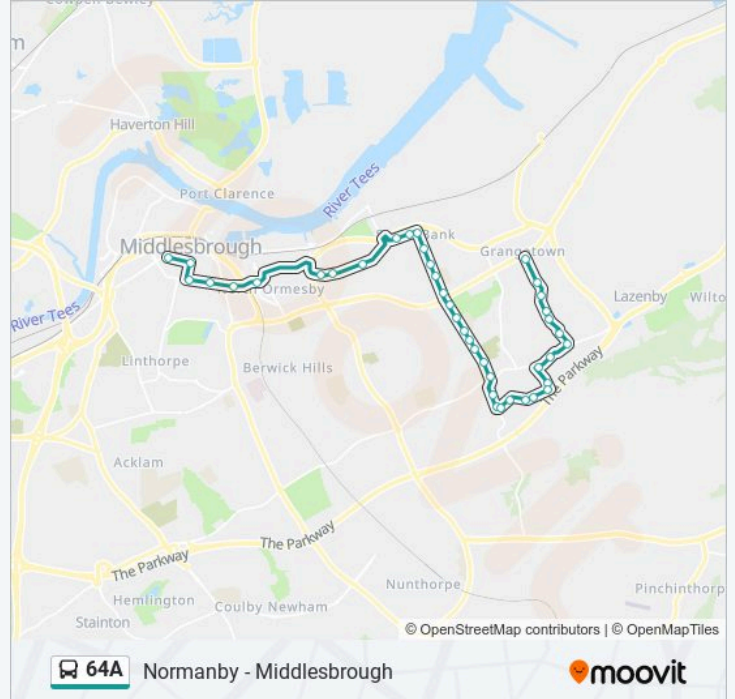

South Park Avenue, Normanby

Bankfields Court, Bankfields

Oakley Walk, Bankfields

Woodcock Close, Bankfields

Moorcock Close, Bankfields

Granwood Road, Bankfields

South Street, Bankfields

Eston Square, Eston

Barnaby House, Eston

Hutton Road, Whale Hill

Whale Hill Shops, Whale Hill

Rudland Walk, Whale Hill

Rydal Avenue, Grangetown

Shaw Crescent, Grangetown

Kingsley Road, Grangetown

St George's Road, Grangetown

Direction: Middlesbrough

39 stops

[VIEW LINE SCHEDULE](#)

St George's Road, Grangetown

Kingsley Road, Grangetown

Shaw Crescent, Grangetown

Rydal Avenue, Grangetown

Rudland Walk, Whale Hill

64A bus Info

Direction: Middlesbrough

Stops: 39

Trip Duration: 32 min

Line Summary:

Granwood Road, Bankfields

Moorcock Close, Bankfields

Woodcock Close, Bankfields