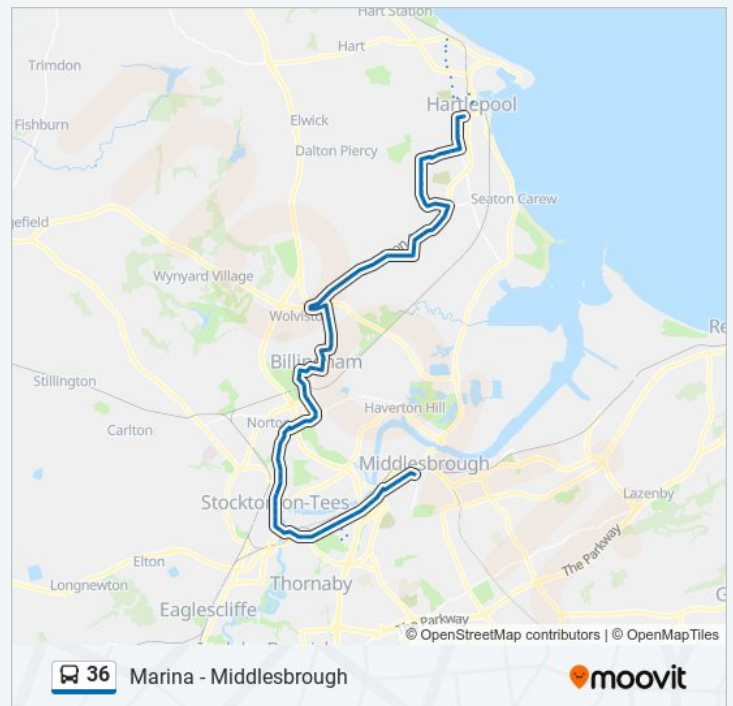

National Museum Of the Royal Navy, Marina

Victoria Road - Grand Hotel, Hartlepool

York Road - Central Library, Hartlepool

Gill Street, Hartlepool

Burn Valley Roundabout, Foggy Furze

St Aidan's Church, Foggy Furze

Devon Street, Foggy Furze

Wolviston Road, Foggy Furze

Shakespeare Avenue, Foggy Furze

Tristram Avenue, Rifthouse

Chaucer Avenue, Rifthouse

Macaulay Road, Rifthouse

Farmfoods, Owton Manor

Manor Park, Owton Manor

Rossmere Primary School, Owton Manor

Baptist Church, Owton Manor

The Rossmere, Owton Manor

Braemar Road, Owton Manor

Torquay Avenue, Owton Manor

Dawlish Drive, Owton Manor

Milestone Nurseries, Owton Manor

Queens Meadow, the Fens

Sappers Corner Garage, Greatham

Bull And Dog, Greatham

Dalton Back Lane, Claxton

Newton Bewley

Wolviston Rbt - Seal Sands Link Road, High Grange

Herrington Road, Low Grange

Wallington Way, Low Grange

The Merlin, Low Grange

Bede Sixth Form, Low Grange

Tamworth Road, Billingham