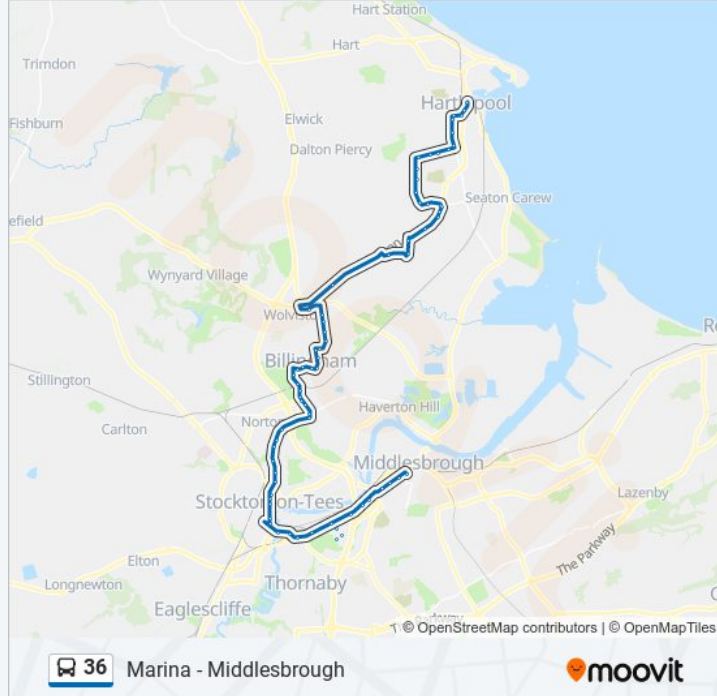

Tilery Road, Mount Pleasant

North Shore Academy, Mount Pleasant

Derwent Street, Mount Pleasant

The Grange, Norton

Army Reserve Centre, Norton

Colchester Road, Norton

West Avenue, Billingham

Billingham Green, Billingham

Station Road Post Office, Billingham

War Memorial, Billingham

Tesco Express, Billingham

Teesdale Avenue, Billingham

St David's Close, Billingham

Catholic Club, Billingham

Cambrian Road, Billingham

Community Centre, Billingham

Town Centre - Asda, Billingham

Barnard Road, Billingham

Parkside, Billingham

Corfe Crescent, Billingham

Dunster Road, Billingham

Bede Sixth Form, Low Grange

The Merlin, Low Grange

Wallington Way, Low Grange

Herrington Road, Low Grange

Wolviston Rbt - Seal Sands Link Road, High Grange

Newton Bewley

Dalton Back Lane, Claxton

Bull And Dog, Greatham

Sappers Corner Garage, Greatham

Queens Meadow, the Fens

Milestone Nurseries, Owton Manor