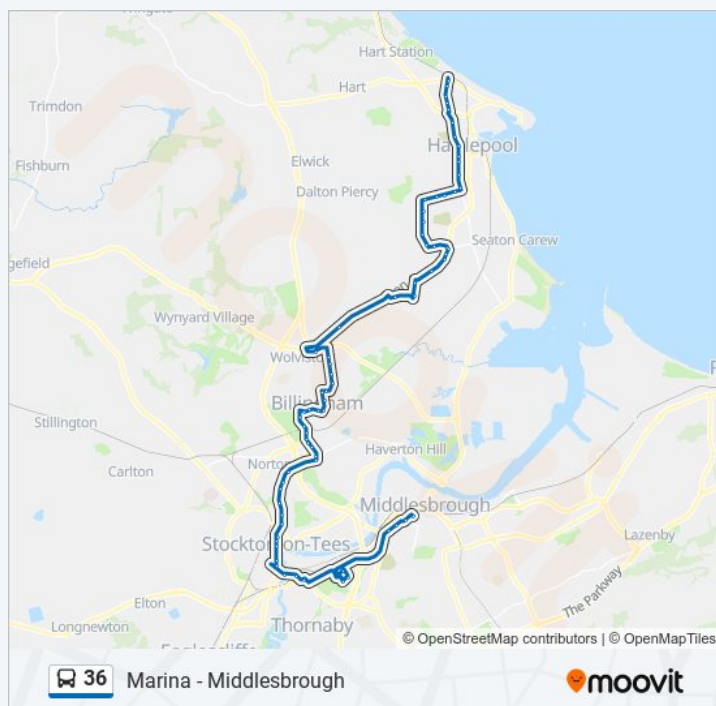

Saturday

Not Operational

36 bus Info

Direction: West View

Stops: 71

Trip Duration: 75 min

Line Summary:

Dunster Road, Billingham

Bede Sixth Form, Low Grange

The Merlin, Low Grange

Wallington Way, Low Grange

Herrington Road, Low Grange

Wolviston Rbt - Seal Sands Link Road, High Grange

Newton Bewley

Dalton Back Lane, Claxton

Bull And Dog, Greatham