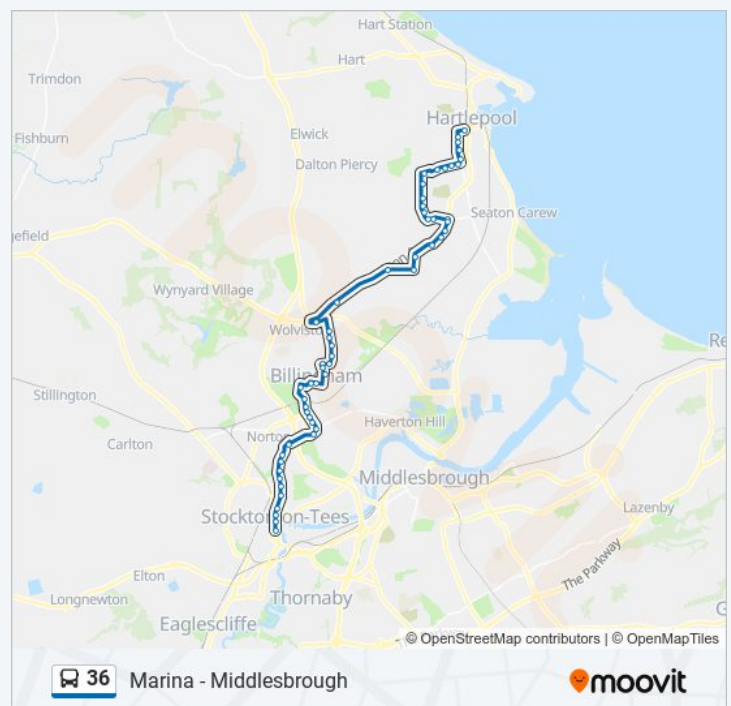

Direction: Stockton

55 stops

[VIEW LINE SCHEDULE](#)

Victoria Road - Grand Hotel, Hartlepool

York Road - Central Library, Hartlepool

Gill Street, Hartlepool

Burn Valley Roundabout, Foggy Furze

St Aidan's Church, Foggy Furze

Devon Street, Foggy Furze

Wolviston Road, Foggy Furze

Shakespeare Avenue, Foggy Furze

Tristram Avenue, Rifthouse

Chaucer Avenue, Rifthouse

Macaulay Road, Rifthouse

Farmfoods, Owton Manor

Manor Park, Owton Manor

Rossmere Primary School, Owton Manor

Baptist Church, Owton Manor

The Rossmere, Owton Manor

Braemar Road, Owton Manor

Torquay Avenue, Owton Manor

Dawlish Drive, Owton Manor

Milestone Nurseries, Owton Manor

Queens Meadow, the Fens

Sappers Corner Garage, Greatham

Bull And Dog, Greatham

Dalton Back Lane, Claxton

Newton Bewley

Wolviston Rbt - Seal Sands Link Road, High Grange

Herrington Road, Low Grange

Wallington Way, Low Grange

36 bus Time Schedule

Stockton Route Timetable:

Sunday	Not Operational
Monday	Not Operational
Tuesday	Not Operational
Wednesday	Not Operational
Thursday	Not Operational
Friday	23:21
Saturday	23:21

36 bus Info

Direction: Stockton

Stops: 55

Trip Duration: 43 min

Line Summary: