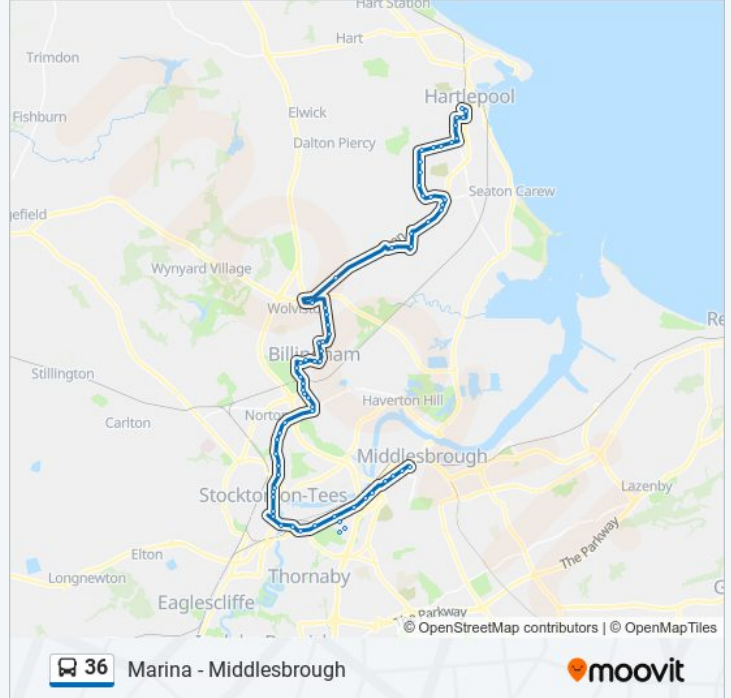

Use the Moovit App to find the closest 36 bus station near you and find out when is the next 36 bus arriving.

Direction: Hartlepool

67 stops

[VIEW LINE SCHEDULE](#)

- Bus Station Stand 16, Middlesbrough
- Cannon Park Way, Newport
- Marsh Street, Newport
- Lamport Street, Newport
- Teesside & District Society For the Blind, Newport
- Macmillan Academy, Newport
- Army Reserve Centre, Newport
- The Viaduct, Teesdale
- Total Fitness, Teesdale
- Harewood Road, Thornaby
- Rail Station, Thornaby
- Chandlers Wharf Retail Park, Stockton
- High Street Stand O, Stockton
- High Street Stand S, Stockton
- High Street Stand W, Stockton
- Laing Street, Stockton
- The Buffs Social Club, Stockton
- Tilery Road, Mount Pleasant
- North Shore Academy, Mount Pleasant
- Derwent Street, Mount Pleasant
- The Grange, Norton

36 bus Info

Direction: Hartlepool

Stops: 67

Trip Duration: 58 min

Line Summary:

Army Reserve Centre, Norton
Colchester Road, Norton
West Avenue, Billingham
Billingham Green, Billingham
Station Road Post Office, Billingham
War Memorial, Billingham
Tesco Express, Billingham
Teesdale Avenue, Billingham
St David's Close, Billingham
Catholic Club, Billingham
Cambrian Road, Billingham
Community Centre, Billingham
Town Centre - Asda, Billingham
Barnard Road, Billingham
Parkside, Billingham
Corfe Crescent, Billingham
Dunster Road, Billingham
Bede Sixth Form, Low Grange
The Merlin, Low Grange
Wallington Way, Low Grange
Herrington Road, Low Grange
Wolviston Rbt - Seal Sands Link Road, High Grange
Newton Bewley
Dalton Back Lane, Claxton
Bull And Dog, Greatham
Sappers Corner Garage, Greatham
Queens Meadow, the Fens
Milestone Nurseries, Owton Manor
Dawlish Drive, Owton Manor
Torquay Avenue, Owton Manor
Braemar Road, Owton Manor
The Rossmere, Owton Manor

St Aidan's Church, Foggy Furze

Burn Valley Roundabout, Foggy Furze

The Arches, Hartlepool

Park Tower, Hartlepool

College, Hartlepool

Victoria Road - Grand Hotel, Hartlepool

Direction: Marina

66 stops