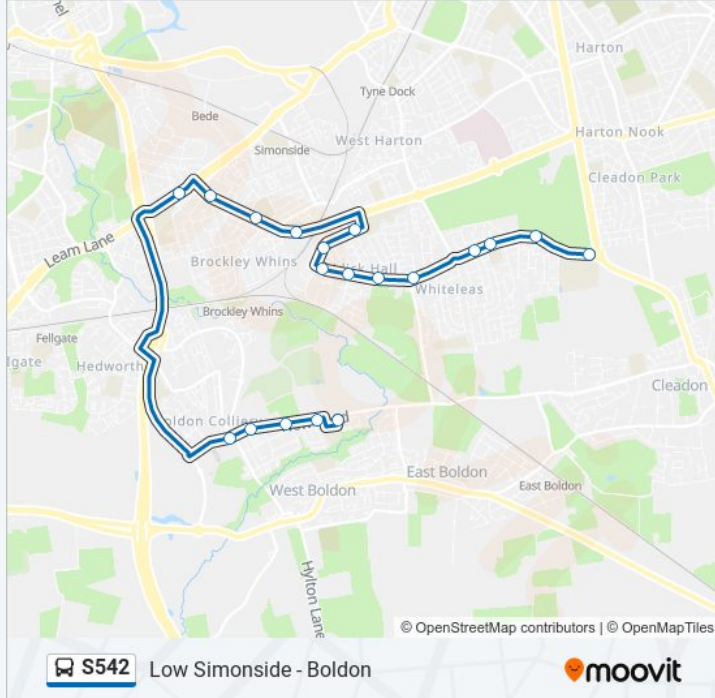

S542 bus Info

Direction: Boldon

Stops: 39

Trip Duration: 45 min

Line Summary:

Nevinson Avenue-Tarragon Way, Whiteleas
 South Shields Community School, Whiteleas
 South Shields Community School, Whiteleas
 Nevinson Avenue-Tarragon Way, Whiteleas
 Nevinson Avenue - Gainsborough Avenue, Whiteleas
 Whiteleas Way-Hogarth Road, Whiteleas
 Whiteleas Way-Sutherland Court, Whiteleas
 Whiteleas Way-School, Whiteleas
 Whiteleas Shops, Whiteleas
 Whiteleas Way-Holbein Road, Whiteleas
 Galsworthy Road-Whiteleas Way, Whiteleas
 Benton Road-Chuter Ede, Whiteleas
 Boldon Lane-Heaton Gardens, Whiteleas
 New Road-Boldon Lane, Boldon
 New Road-Brooke Avenue, Boldon
 New Road-School, Boldon
 New Road-Ernest Street, Boldon
 New Road-John Street, Boldon

Direction: Whiteleas

19 stops

[VIEW LINE SCHEDULE](#)

Boldon School, Boldon
 New Road-School, Boldon
 New Road-Ernest Street, Boldon
 New Road-John Street, Boldon
 Hubert Street - Asda, Boldon
 South Leam, Low Simonside
 John Reid Road-Newcastle Road, Simonside
 John Reid Road-Perth Avenue, Brockley Whins
 South Shields Crematorium, Simonside
 Sheridan Road - Chesterton Rd, Biddick Hall
 Sheridan Road-Kingsley Avenue, Biddick Hall

S542 bus Info

Direction: Whiteleas

Stops: 19

Trip Duration: 27 min

Line Summary:

Galsworthy Road-Sheridan Road, Biddick Hall
Galsworthy Road-Bunyan Avenue, Biddick Hall
Galsworthy Road-Chesterton Road, Biddick Hall
Galsworthy Road-Benton Road, Biddick Hall
Nevinson Avenue-Gainsborough Avenue,
Whiteleas
Nevinson Avenue - Moreland Road, Whiteleas
Nevinson Avenue-Tarragon Way, Whiteleas
South Shields Community School, Whiteleas