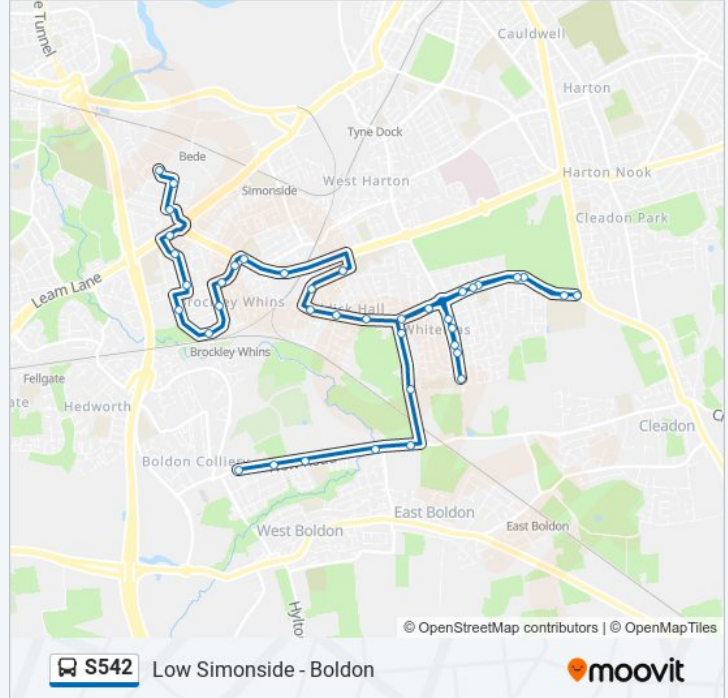

Direction: Boldon

39 stops

[VIEW LINE SCHEDULE](#)

Falmouth Drive-Tavistock Place, Low Simonside

Lynton Avenue, Low Simonside

Stanhope Road-Auckland Terrace, Low Simonside

South Leam, Brockley Whins

Edinburgh Road-Elgin Street, Brockley Whins

S542 bus Info

Direction: Boldon

Stops: 39

Trip Duration: 45 min

Line Summary:

Nevinson Avenue-Tarragon Way, Whiteleas
 South Shields Community School, Whiteleas
 South Shields Community School, Whiteleas
 Nevinson Avenue-Tarragon Way, Whiteleas
 Nevinson Avenue - Gainsborough Avenue, Whiteleas
 Whiteleas Way-Hogarth Road, Whiteleas
 Whiteleas Way-Sutherland Court, Whiteleas
 Whiteleas Way-School, Whiteleas
 Whiteleas Shops, Whiteleas
 Whiteleas Way-Holbein Road, Whiteleas
 Galsworthy Road-Whiteleas Way, Whiteleas
 Benton Road-Chuter Ede, Whiteleas
 Boldon Lane-Heaton Gardens, Whiteleas
 New Road-Boldon Lane, Boldon
 New Road-Brooke Avenue, Boldon
 New Road-School, Boldon
 New Road-Ernest Street, Boldon
 New Road-John Street, Boldon

Direction: Whiteleas

19 stops

[VIEW LINE SCHEDULE](#)

Boldon School, Boldon
 New Road-School, Boldon
 New Road-Ernest Street, Boldon
 New Road-John Street, Boldon
 Hubert Street - Asda, Boldon
 South Leam, Low Simonside
 John Reid Road-Newcastle Road, Simonside
 John Reid Road-Perth Avenue, Brockley Whins
 South Shields Crematorium, Simonside
 Sheridan Road - Chesterton Rd, Biddick Hall
 Sheridan Road-Kingsley Avenue, Biddick Hall

S542 bus Info

Direction: Whiteleas

Stops: 19

Trip Duration: 27 min

Line Summary:

Galsworthy Road-Sheridan Road, Biddick Hall
Galsworthy Road-Bunyan Avenue, Biddick Hall
Galsworthy Road-Chesterton Road, Biddick Hall
Galsworthy Road-Benton Road, Biddick Hall
Nevinson Avenue-Gainsborough Avenue,
Whiteleas
Nevinson Avenue - Moreland Road, Whiteleas
Nevinson Avenue-Tarragon Way, Whiteleas
South Shields Community School, Whiteleas