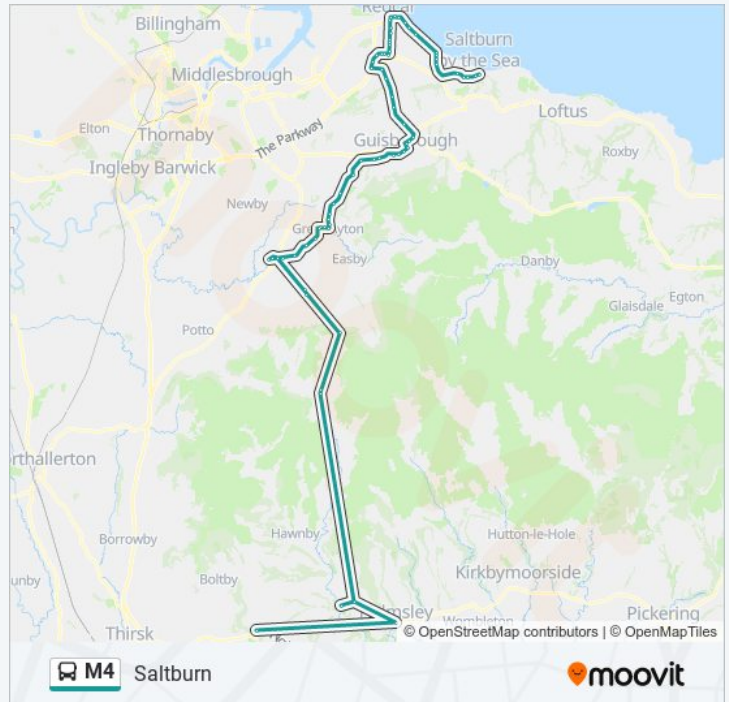

Heron Gate, Guisborough

West End Avenue, Guisborough

The Ship, Guisborough

Market Place, Guisborough

Avenue Place, Guisborough

Police Station, Guisborough

The Laurence Jackson School, Guisborough

Cemetery, Guisborough

Thornton Fields, Dunsdale

M4 bus Info

Direction: Saltburn

Stops: 71

Trip Duration: 130 min

Line Summary:

Village, Dunsdale

Park Farm, Dunsdale

Yearby Village, Yearby

Memorial Park & Crematorium, Yearby

Kirkleatham Lane South End, Kirkleatham Village

Kirkleatham Business Park, Kirkleatham Village

Yew Tree Avenue, Redcar

Broxa Close, Redcar

Wykeham Close, Redcar

Portland Walk, Redcar

Trinity Walk, Redcar

Primary Care Hospital, Redcar

Lingmell Road, Redcar

Cartmel Road, Redcar

The Yorkshire Coble, Redcar

Brooksbank Avenue, Redcar

Redcar Central Rail Station, Redcar