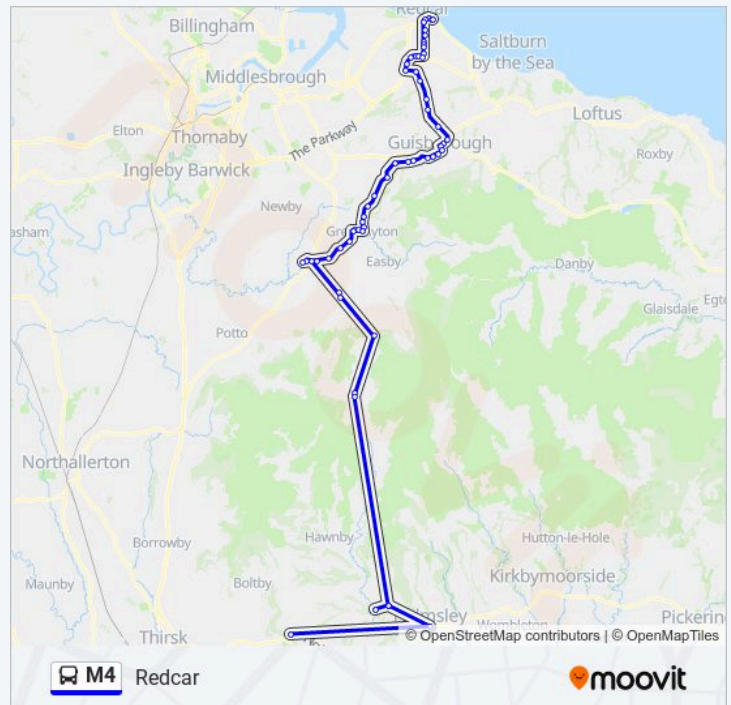

### M4 bus Info

**Direction:** Redcar

**Stops:** 59

**Trip Duration:** 117 min

**Line Summary:**

Cemetery, Guisborough

Thornton Fields, Dunsdale

Village, Dunsdale