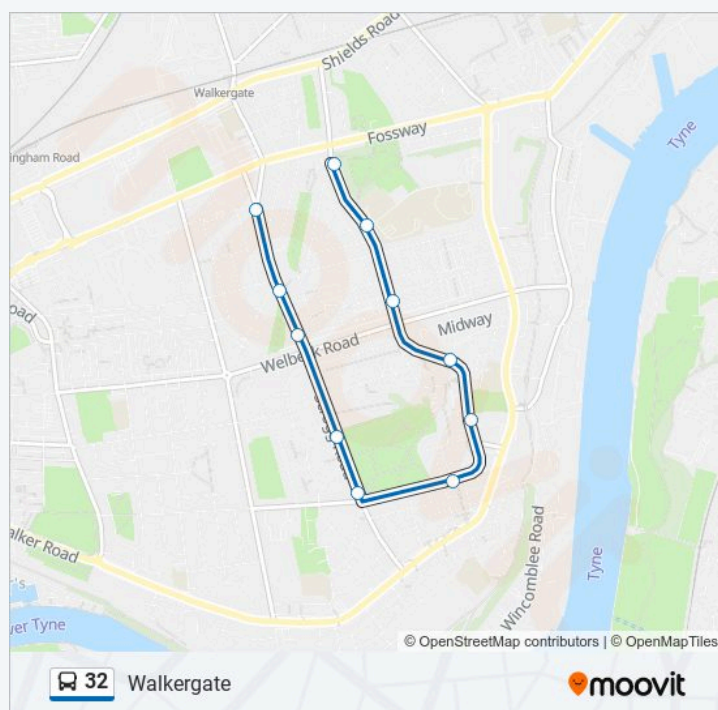

Tuesday 18:48

Wednesday 18:48

Thursday 18:48

Friday 18:48

Saturday 18:48

32 bus Info

Direction: Walkergate

Stops: 11

Trip Duration: 8 min

Line Summary:

Direction: Walkergate

103 stops

[VIEW LINE SCHEDULE](#)

Kenton Lane - Hazeldene Avenue, Kenton Bar

Hazeldene Avenue, Kenton Bar

Hazeldene Avenue-Apperley Avenue, Kenton Bar