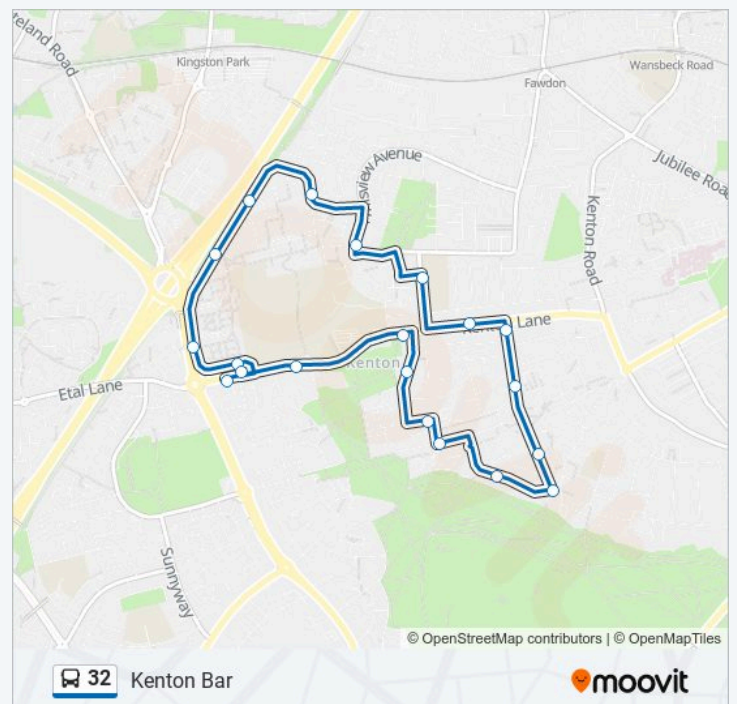

Burnfoot Way, Kenton

Millfield Avenue, Kenton

Creighton Avenue, Kenton

Kenton Lane-Creighton Avenue, Kenton

Kenton Lane-Moor Lane, Kenton Bar

Kenton Lane - Ashover Road, Kenton Bar

Direction: Kenton Bar

20 stops

[VIEW LINE SCHEDULE](#)

Kenton Lane - Hazeldene Avenue, Kenton Bar

Hazeldene Avenue, Kenton Bar

Hazeldene Avenue-Apperley Avenue, Kenton Bar

Hazeldene Avenue-Mallowburn Crescent, Kenton Bar

Kenton Bar Estate, Kenton Bar

Hazeldene Avenue-Castle Close, North Kenton

Hillsview Avenue-Bradwell Road, North Kenton

Kenton Shops, North Kenton

Kenton Lane-Westwood Gardens, Kenton

The Cross Way-Kenton Lane, Kenton

The Cross Way-Coniscliffe Avenue, Kenton

Arlington Avenue-Post Office, Kenton

Montagu Estate, Kenton

Wycliffe Avenue, Kenton

Burnfoot Way, Kenton

Millfield Avenue, Kenton

Creighton Avenue, Kenton

Kenton Lane-Creighton Avenue, Kenton

Kenton Lane-Moor Lane, Kenton Bar

Kenton Lane - Ashover Road, Kenton Bar

32 bus Time Schedule

Kenton Bar Route Timetable:

Sunday	Not Operational
Monday	18:30
Tuesday	18:30
Wednesday	18:30
Thursday	18:30
Friday	18:30
Saturday	18:30

32 bus Info

Direction: Kenton Bar

Stops: 20

Trip Duration: 15 min

Line Summary: