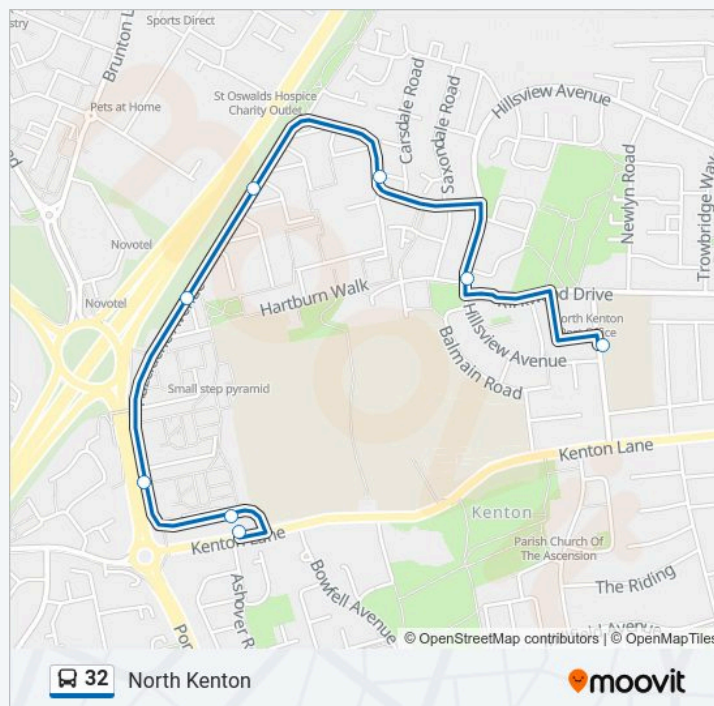

32 bus Info

Direction: North Kenton

Stops: 8

Trip Duration: 6 min

Line Summary:

Direction: Walkergate

11 stops

[VIEW LINE SCHEDULE](#)