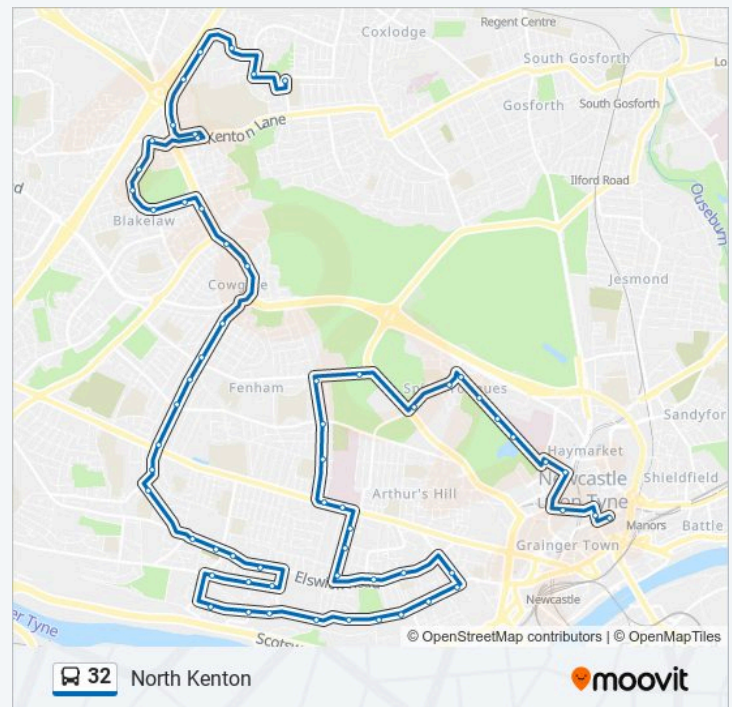

Stops: 62

Trip Duration: 52 min

Line Summary:

St Johns Road-Amelia Walk, Elswick

Buddle Road, Benwell

Buddle Road-Merton Court, Benwell

Buddle Road-Violet Close, Benwell

Armstrong Road - Atkinson Road, Benwell