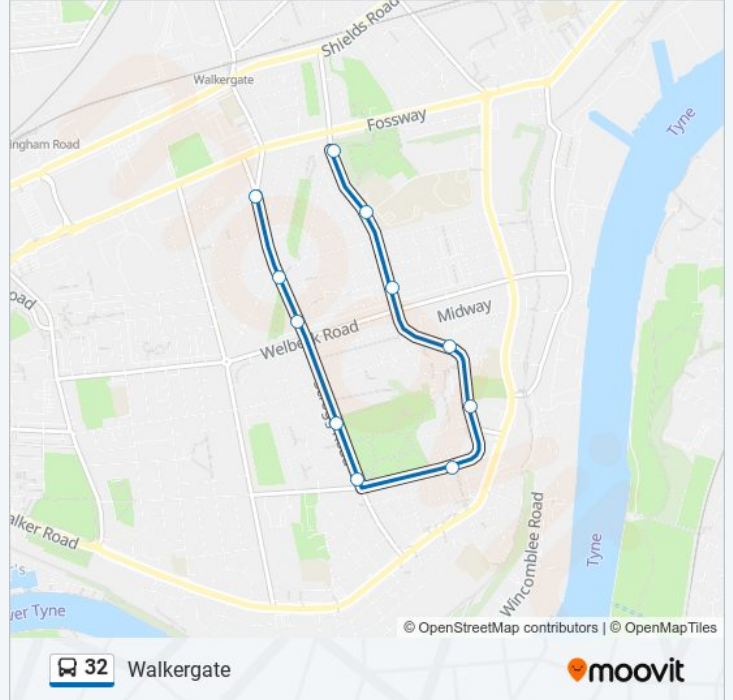

Scrogg Road-Moorland Crescent, Walkergate

Direction: Walkergate

11 stops

[VIEW LINE SCHEDULE](#)

Westbourne Avenue, Walkergate

Westbourne Avenue, Walker

Westbourne Avenue, Walker

Titan Road, Walker

Titan Road-Ta Centre, Walker

Wharrier Street-Rochester Street, Walker

Scrogg Road-Wharrier Street, Walker

Scrogg Road-Walker Park, Walker

Scrogg Road-Spinney Terrace, Walker

Scrogg Road-Finsbury Avenue, Walker

Scrogg Road-Moorland Crescent, Walkergate

32 bus Time Schedule

Walkergate Route Timetable:

Sunday	Not Operational
Monday	Not Operational
Tuesday	Not Operational
Wednesday	Not Operational
Thursday	Not Operational
Friday	18:51
Saturday	18:51

32 bus Info

Direction: Walkergate

Stops: 11

Trip Duration: 10 min

Line Summary:

32 bus time schedules and route maps are available in an offline PDF at moovitapp.com. Use the [Moovit App](#) to see live bus times, train schedule or subway schedule, and step-by-step directions for all public transit in North East and Cumbria.