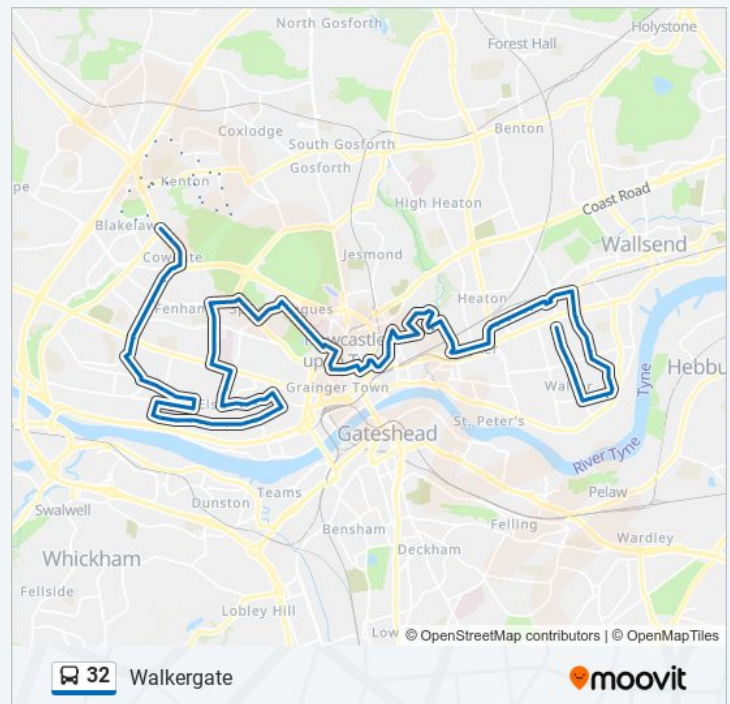

32 bus Info

Direction: Walkergate

Stops: 103

Trip Duration: 108 min

Line Summary:

Two Ball Lonnen - Cedar Road, Fenham

Two Ball Lonnen-West Road, Fenham

Pease Avenue, Benwell