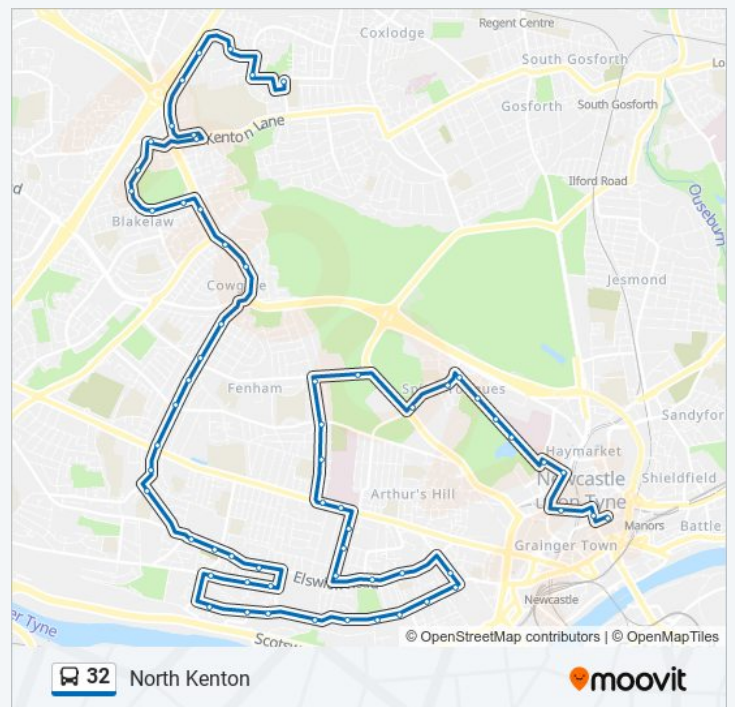

[VIEW LINE SCHEDULE](#)

- Monument Market Street, Newcastle upon Tyne
- Monument Pilgrim Street, Newcastle upon Tyne
- Newcastle Monument, Newcastle upon Tyne
- Newcastle St Thomas Street, Newcastle upon Tyne
- St Thomas Street-Rvi, Newcastle upon Tyne
- Rvi-Dental Hospital, Newcastle upon Tyne
- Richardson Rd-Esther Campbell Crt, Spital Tongues
- Richardson Road-Goldsbrough Court, Spital Tongues
- Sheraton Street, Spital Tongues
- Hunters Road - Belle Grove West, Spital Tongues
- Bbc Tv Centre, Nuns Moor
- Fenham Hall Drive-Barrack Road, Fenham
- Wingrove Road-Fenham Hall Drive, Fenham
- Wingrove Road-Nuns Moor Road, Fenham
- Wingrove Road-Hadrian Road, Fenham
- Westgate Walk-In Centre, Fenham
- Newcastle Cav Campus, Fenham
- Bentinck Road-Elliott Terrace, Elswick
- Bentinck Road-Tweed Street, Elswick
- Bentinck Road-Elswick Road, Elswick
- Elswick Road - Malvern Street, Elswick
- Elswick Road-Sovereign Place, Elswick
- Rye Hill, Elswick
- Westmorland Road-Rye Hill, Elswick
- Westmorland Road-Hawthorn Terrace, Elswick
- Cruddas Park, Elswick
- Westmorland Road-Brunel Terrace, Elswick
- Westmorland Road-St Josephs, Elswick
- St Johns Road-Amelia Walk, Elswick
- Buddle Road, Benwell

Stops: 62

Trip Duration: 52 min

Line Summary:

Buddle Road-Merton Court, Benwell

Buddle Road-Violet Close, Benwell

Armstrong Road - Atkinson Road, Benwell

Armstrong Road-Hugh Gardens, Benwell

Armstrong Road-Caroline Street, Benwell