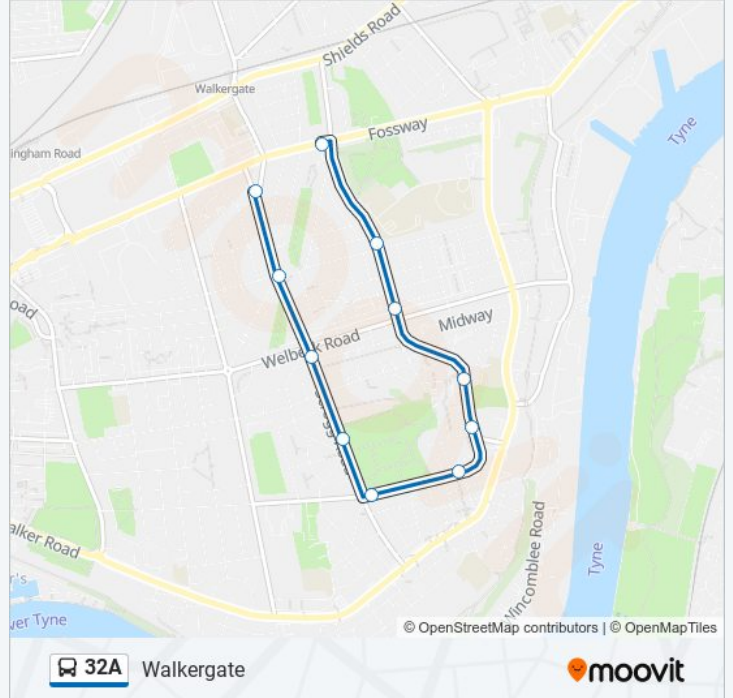

### Direction: Walkergate

11 stops

[VIEW LINE SCHEDULE](#)

Scrogg Road-West Farm Road, Walkergate

Scrogg Road-Alston Avenue, Walker

Scrogg Road-Byker Terrace, Walker

Scrogg Road-Walker Park, Walker

Wharrier Street-Scrogg Road, Walker

Wharrier Street-Church Walk, Walker

Titan Road-The Parade, Walker

Titan Road-Club, Walker

Westbourne Avenue, Walker

Westbourne Avenue, Walker

Fossway-Westbourne Avenue, Walkergate

### 32A bus Info

**Direction:** Walkergate

**Stops:** 11

**Trip Duration:** 8 min

**Line Summary:**

### Direction: Walkergate

104 stops

[VIEW LINE SCHEDULE](#)

Kenton Lane - Hazeldene Avenue, Kenton Bar

Kenton Lane-Moor Lane, Kenton Bar

Kenton Lane-Drayton Road, Kenton

Creighton Avenue, Kenton

Millfield Avenue, Kenton