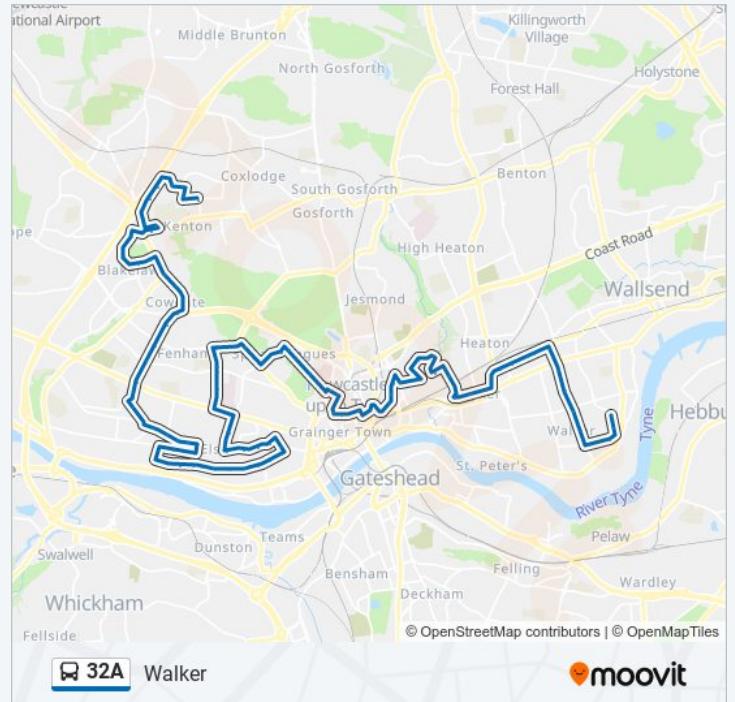

Westmorland Road-St Josephs, Elswick

Westmorland Road-Brunel Terrace, Elswick

Cruddas Park, Elswick

Westmorland Road-Hawthorn Terrace, Elswick

Westmorland Road-Rye Hill, Elswick

Rye Hill, Elswick

Elswick Road-Somerset Place, Elswick

## 32A bus Info

**Direction:** Walker

**Stops:** 88

**Trip Duration:** 86 min

**Line Summary:**

Elswick Road-Park Close, Elswick

Elswick Road - Malvern Street, Elswick

Elswick Road-Northbourne Street, Elswick