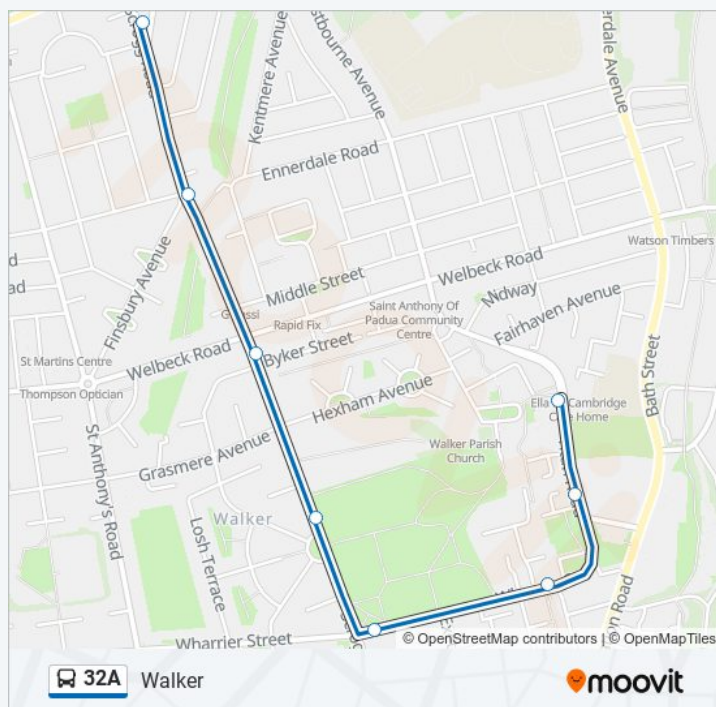

Scrogg Road-Alston Avenue, Walker

Scrogg Road-Byker Terrace, Walker

Scrogg Road-Walker Park, Walker

Wharrier Street-Scrogg Road, Walker

Wharrier Street-Church Walk, Walker

Titan Road-The Parade, Walker

Titan Road-Club, Walker

### Direction: Walker

88 stops

[VIEW LINE SCHEDULE](#)

Kirkwood Drive, North Kenton

Hillsview Avenue-Bradwell Road, North Kenton

Hazeldene Avenue-Castle Close, North Kenton

Kenton Bar Estate, Kenton Bar

Hazeldene Avenue-Mallowburn Crescent, Kenton Bar