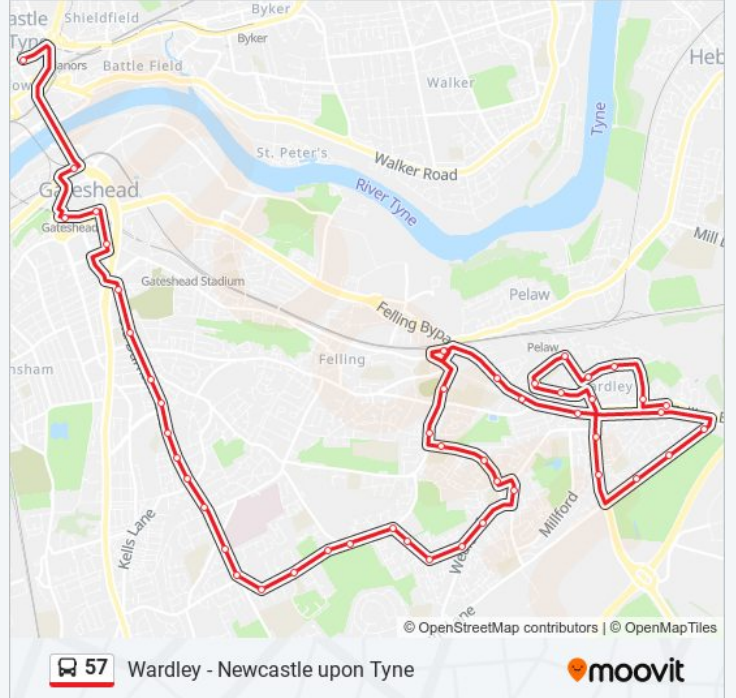

Old Durham Road-Beacon Lough Road, Beacon Lough

Queen Elizabeth Hospital, Sheriff Hill

Queen Elizabeth Hospital, Sheriff Hill

Sheriff Highway-Kells Lane, Carr Hill

Old Durham Road-Sheriff Hill, Carr Hill

Old Durham Road-Shotley Gardens, Carr Hill

Old Durham Road-Valley Drive, Deckham

Old Durham Road-Holyoake Gardens, Deckham

Old Durham Road-South Street, Shipcote

Old Durham Road-Cemetery Road, Gateshead

High Street, Gateshead

Jackson Street, Gateshead

Gateshead Interchange, Gateshead

A184, Gateshead

Monument Market Street, Newcastle upon Tyne

Direction: Wardley

36 stops

[VIEW LINE SCHEDULE](#)

Monument Market Street, Newcastle upon Tyne

Monument Market Street, Newcastle upon Tyne

High Level Bridge North End, Newcastle upon Tyne

Wellington Street, Gateshead

Gateshead Interchange, Gateshead

Jackson Street, Gateshead

High Street, Gateshead

Old Durham Road-St Edmunds Road, Gateshead

Old Durham Road-Split Crow Road, Deckham