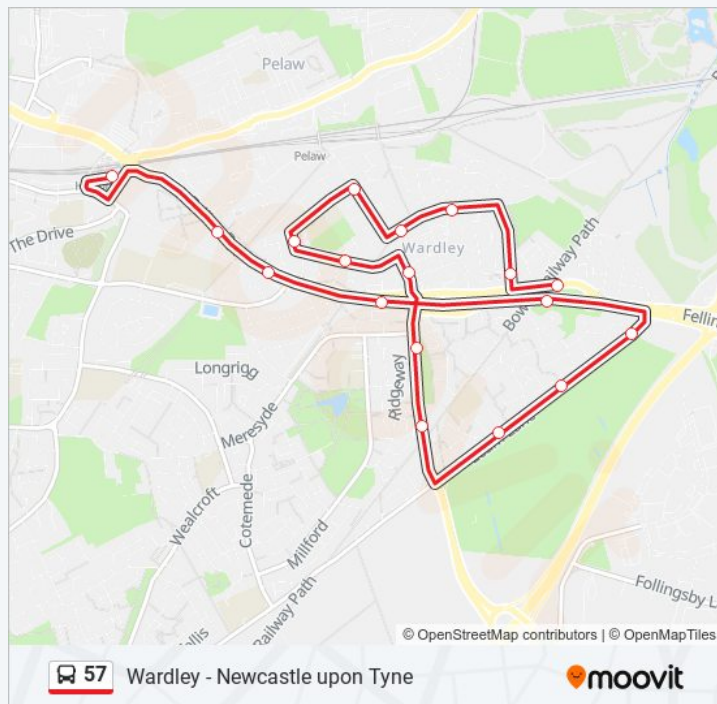

Sherburn Way, Leam Lane

Slaley Close, Leam Lane

Leam Lane-Stanton Close, Leam Lane

Felling Bypass-Montrose Drive, Wardley

Felling Bypass-Turfside, Wardley

Felling Bypass-Grange Close, Heworth

Felling Bypass-Field Lane, Heworth

Heworth Interchange, Heworth

Saturday

19:40 - 23:12

57 bus Info

Direction: Heworth

Stops: 18

Trip Duration: 12 min

Line Summary:

Direction: Newcastle upon Tyne

48 stops

[VIEW LINE SCHEDULE](#)

Sunderland Road, Wardley

White Mere Gardens-Lingey Gardens, Wardley

Manor Gardens-Rannoch Close, Wardley

Manor Gardens, Wardley

Kirkwood Gardens-Laski Gardens, Wardley

Ellen Wilkinson Estate, Wardley

Kier Hardie Avenue, Wardley

Kirkwood Gardens-Addison Gardens, Wardley

Lingey Lane-St Georges Court, Leam Lane

Lingey Lane-Montrose Drive, Leam Lane

Sherburn Way, Leam Lane

57 bus Time Schedule