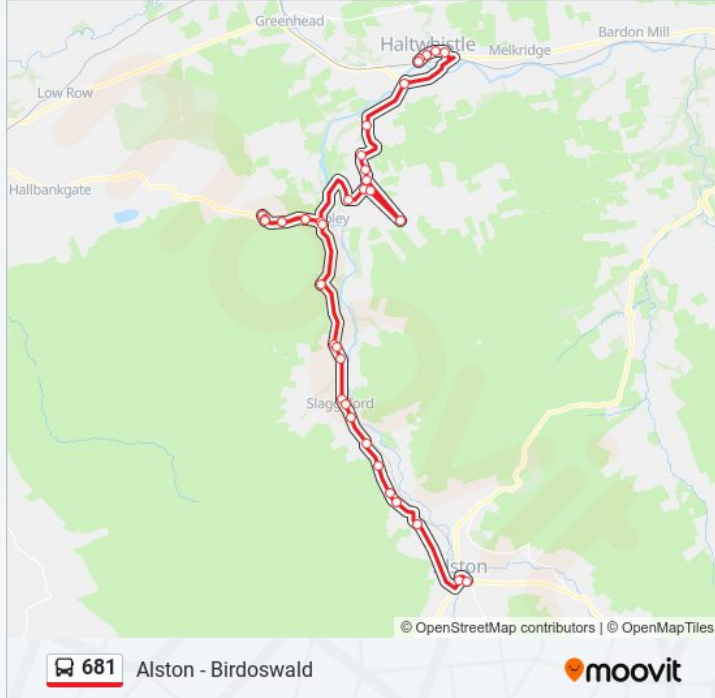

Greenriggs Road End, Lambley

Mineral House, Halton Lea Gate

Post Office, Halton Lea Gate

Leaside, Halton Lea Gate

Post Office, Halton Lea Gate

Mineral House, Halton Lea Gate

Greenriggs Road End, Lambley

Chapel, Lambley

School, Coanwood

Woodhouses, Coanwood

Lanehead, Coanwood

Stonehouse Old Chapel, Coanwood

Hillhouse Close, Coanwood

Watch Trees, Featherstone Rowfoot

Village Hall, Featherstone Rowfoot

Bypass, Park Village

Castle Lodge, Bellister

Townfoot, Haltwhistle

Castle Hill, Haltwhistle

Market Place, Haltwhistle

Westgate, Haltwhistle

Railway Station, Haltwhistle

681 bus time schedules and route maps are available in an offline PDF at moovitapp.com. Use the [Moovit App](#) to see live bus times, train schedule or subway schedule, and step-by-step directions for all public transit in North East and Cumbria.

[About Moovit](#) • [MaaS Solutions](#) • [Supported Countries](#) • [Mooviter Community](#)

© 2024 Moovit - All Rights Reserved

Check Live Arrival Times