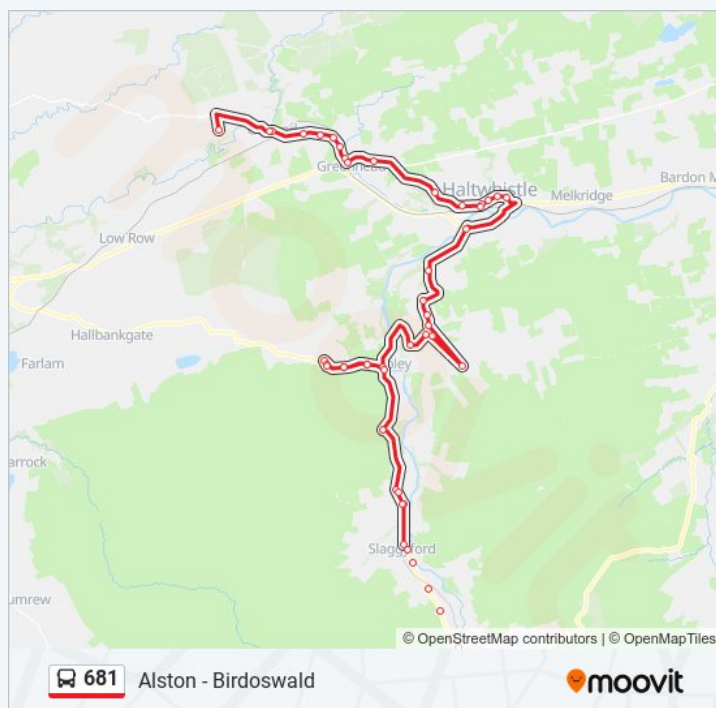

### 681 bus Info

**Direction:** Birdoswald

**Stops:** 49

**Trip Duration:** 70 min

**Line Summary:**

Westgate, Haltwhistle

Railway Station, Haltwhistle

Fire Station, West End