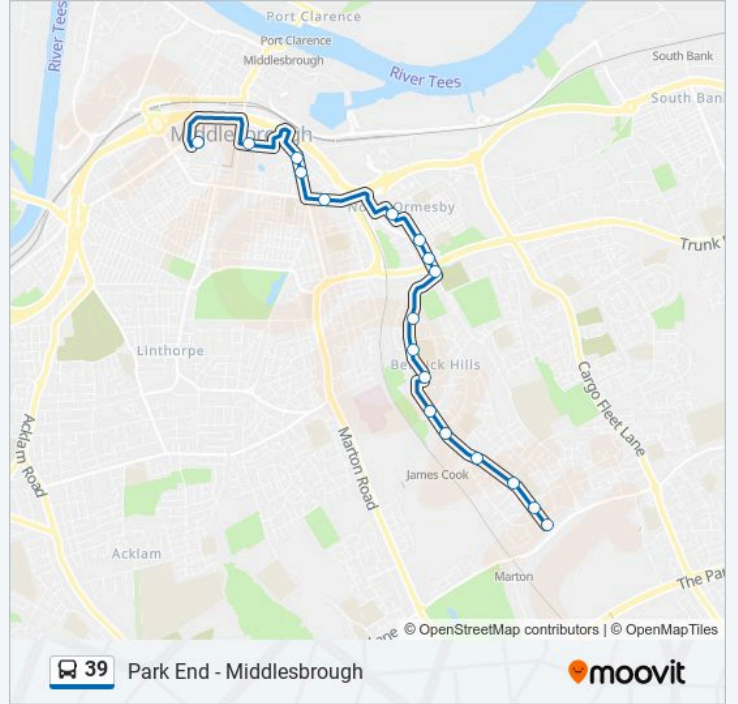

Use the Moovit App to find the closest 39 bus station near you and find out when is the next 39 bus arriving.

Direction: Middlesbrough

16 stops

[VIEW LINE SCHEDULE](#)

- Runnymede Green, Park End
- Frampton Green, Park End
- Evesham Road, Park End
- Langridge Crescent, Berwick Hills
- Kentmere Road, Berwick Hills
- Crossfell Road West End, Berwick Hills
- Newcastle House, Berwick Hills
- Greenhow Road, Berwick Hills
- Lavender Road, Berwick Hills
- The Buccaneer, North Ormesby
- Working Mens Club, North Ormesby
- Market Place, North Ormesby
- St John's Church, Middlesbrough
- Cineworld Cinemas, Middlesbrough
- Gurney House, Middlesbrough
- Bus Station Stand 11, Middlesbrough

39 bus Info

Direction: Middlesbrough

Stops: 16

Trip Duration: 17 min

Line Summary:

Direction: Park End

18 stops

[VIEW LINE SCHEDULE](#)

- Bus Station Stand 2, Middlesbrough
- Middlesbrough House, Middlesbrough
- Cineworld Cinemas, Middlesbrough
- St John's Church, Middlesbrough
- Elstone Road, Middlesbrough
- Market Place, North Ormesby
- Working Mens Club, North Ormesby
- The Buccaneer, North Ormesby
- Dionysia Road, Berwick Hills
- Greenhow Road, Berwick Hills
- Newcastle House, Berwick Hills
- Crossfell Road West End, Berwick Hills
- Kentmere Road, Berwick Hills
- Langridge Crescent, Berwick Hills
- Evesham Road, Park End
- Frampton Green, Park End
- Runnymede Green, Park End
- Penistone Road, Park End

Direction: Park End

Stops: 18

Trip Duration: 18 min

Line Summary:

39 bus time schedules and route maps are available in an offline PDF at moovitapp.com. Use the Moovit App to see live bus times, train schedule or subway schedule, and step-by-step directions for all public transit in North East and Cumbria.