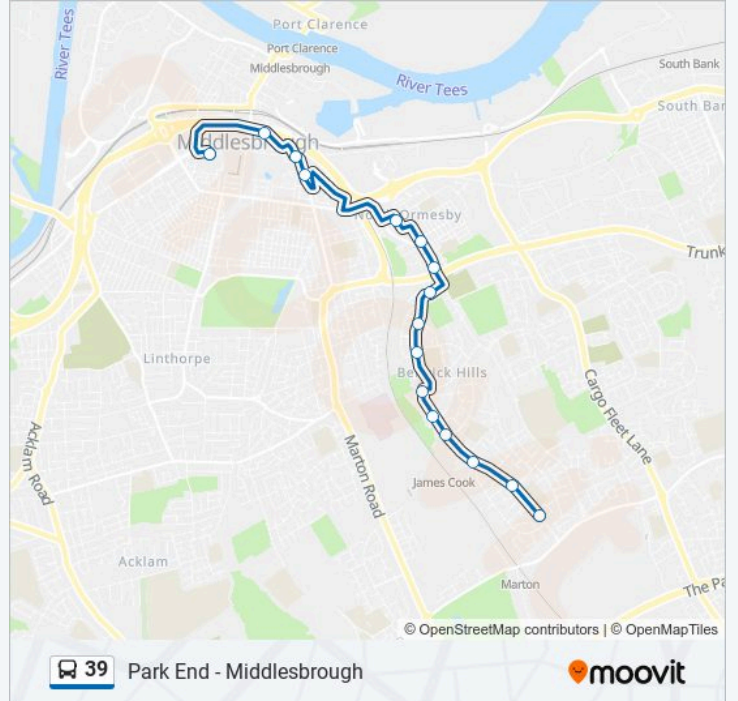

Use the Moovit App to find the closest 39 bus station near you and find out when is the next 39 bus arriving.

Direction: Middlesbrough

16 stops

[VIEW LINE SCHEDULE](#)

- Runnymede Green, Park End
- Frampton Green, Park End
- Evesham Road, Park End
- Langridge Crescent, Berwick Hills
- Kentmere Road, Berwick Hills
- Crossfell Road West End, Berwick Hills
- Newcastle House, Berwick Hills
- Greenhow Road, Berwick Hills
- Lavender Road, Berwick Hills
- The Buccaneer, North Ormesby
- Working Mens Club, North Ormesby
- Market Place, North Ormesby
- St John's Church, Middlesbrough
- Cineworld Cinemas, Middlesbrough
- Gurney House, Middlesbrough
- Bus Station Stand 11, Middlesbrough

39 bus Time Schedule

Middlesbrough Route Timetable:

Sunday	07:46 - 22:03
Monday	04:12 - 22:03
Tuesday	04:12 - 22:03
Wednesday	04:12 - 22:03
Thursday	04:12 - 22:03
Friday	04:12 - 22:03
Saturday	04:15 - 22:03

39 bus Info

Direction: Middlesbrough

Stops: 16

Trip Duration: 17 min

Line Summary:

Direction: Park End

18 stops

[VIEW LINE SCHEDULE](#)

Direction: Park End

Stops: 18

Trip Duration: 18 min

Line Summary:

39 bus time schedules and route maps are available in an offline PDF at moovitapp.com. Use the Moovit App to see live bus times, train schedule or subway schedule, and step-by-step directions for all public transit in North East and Cumbria.