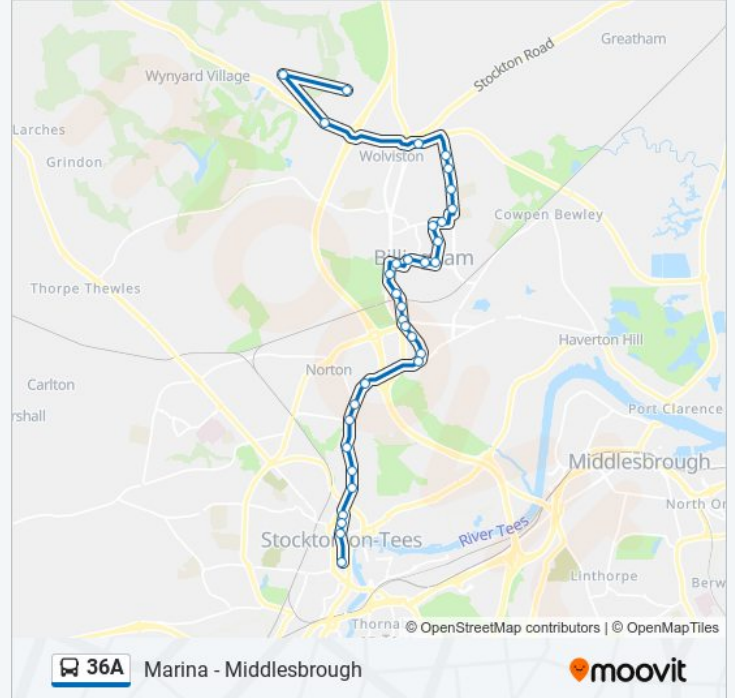

Cambrian Road, Billingham

Community Centre, Billingham

Town Centre - Asda, Billingham

Barnard Road, Billingham

Parkside, Billingham

Corfe Crescent, Billingham

Dunster Road, Billingham

Bede Sixth Form, Low Grange

The Merlin, Low Grange

Wallington Way, Low Grange

Herrington Road, Low Grange

Wolviston Rbt - Seal Sands Link Road, High Grange

Wynyard Business Park Entrance Roundabout, Wynyard Business Park

Bloomfield Drive, Wynyard Business Park

Amazon, Wynyard Business Park

36A bus time schedules and route maps are available in an offline PDF at moovitapp.com. Use the [Moovit App](#) to see live bus times, train schedule or subway schedule, and step-by-step directions for all public transit in North East and Cumbria.

[About Moovit](#) • [MaaS Solutions](#) • [Supported Countries](#) • [Mooviter Community](#)

© 2024 Moovit - All Rights Reserved

Check Live Arrival Times