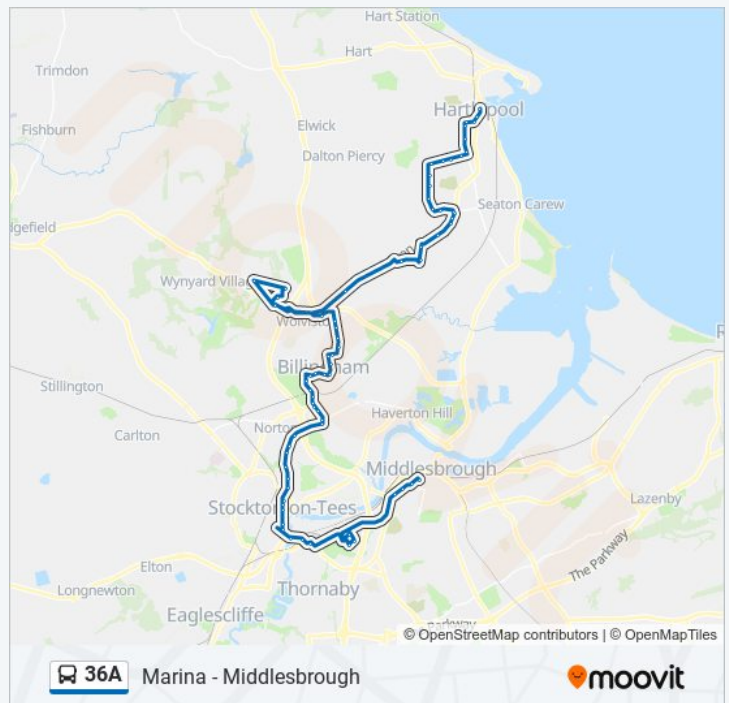

Tilery Road, Mount Pleasant

North Shore Academy, Mount Pleasant

Derwent Street, Mount Pleasant

The Grange, Norton

Army Reserve Centre, Norton

Colchester Road, Norton

West Avenue, Billingham

36A bus Time Schedule

Marina Route Timetable:

Sunday	Not Operational
Monday	06:40
Tuesday	06:40
Wednesday	06:40
Thursday	06:40
Friday	06:40
Saturday	06:40

36A bus Info

Direction: Marina

Stops: 71

Trip Duration: 97 min

Line Summary:

Wallington Way, Low Grange

Herrington Road, Low Grange

Wolviston Rbt - Seal Sands Link Road, High
Grange

Wynyard Business Park Entrance Roundabout,
Wynyard Business Park

Bloomfield Drive, Wynyard Business Park