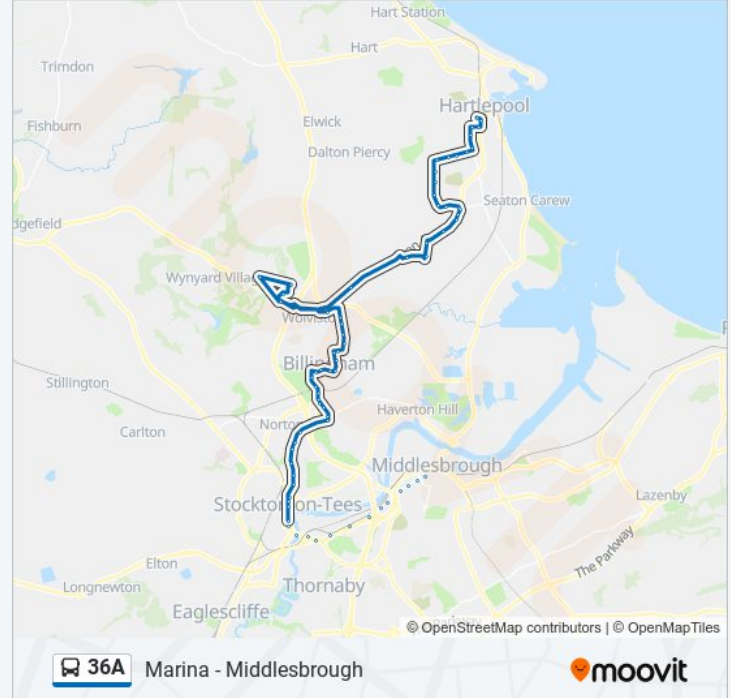

Dunster Road, Billingham

Bede Sixth Form, Low Grange

The Merlin, Low Grange

Wallington Way, Low Grange

Herrington Road, Low Grange

Wolviston Rbt - Seal Sands Link Road, High Grange

Wynyard Business Park Entrance Roundabout, Wynyard Business Park

Baptist Church, Owton Manor

Manor Park, Owton Manor

Farmfoods, Owton Manor

Macaulay Road, Rifthouse

Chaucer Avenue, Rifthouse

Tristram Avenue, Rifthouse

Shakespeare Avenue, Foggy Furze

Wolviston Road, Foggy Furze

St Aidan's Church, Foggy Furze

Burn Valley Roundabout, Foggy Furze

The Arches, Hartlepool

Park Tower, Hartlepool

College, Hartlepool

Victoria Road - Grand Hotel, Hartlepool

Direction: Marina

71 stops

[VIEW LINE SCHEDULE](#)

Bus Station Stand 16, Middlesbrough

Cannon Park Way, Newport

Marsh Street, Newport

Lamport Street, Newport

Dfs, Teesside Park

Jd, Teesside Park

Currys, Teesside Park