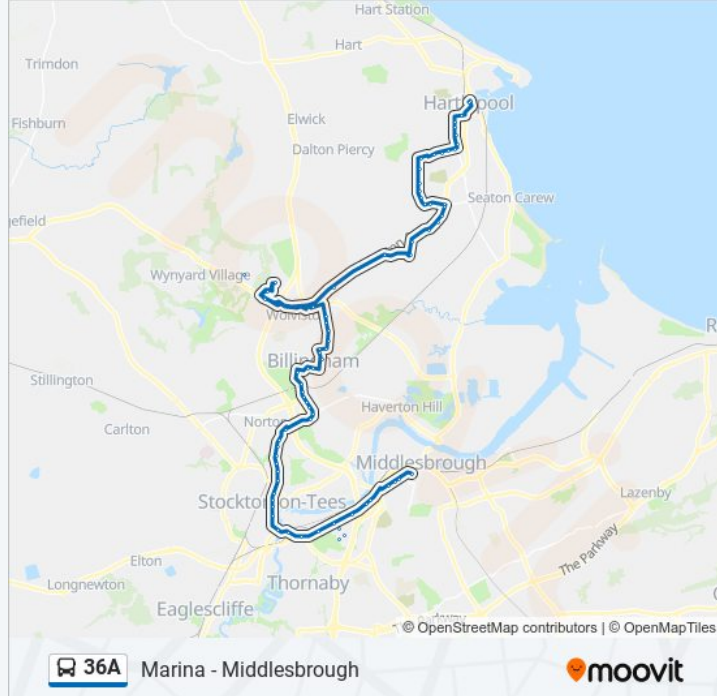

Farmfoods, Owton Manor

Manor Park, Owton Manor

Rossmere Primary School, Owton Manor

Baptist Church, Owton Manor

The Rossmere, Owton Manor

Braemar Road, Owton Manor

Torquay Avenue, Owton Manor

Dawlish Drive, Owton Manor

Milestone Nurseries, Owton Manor

Queens Meadow, the Fens

Sappers Corner Garage, Greatham

Bull And Dog, Greatham

Dalton Back Lane, Claxton

Newton Bewley

Wynyard Business Park Entrance Roundabout,
Wynyard Business Park

Amazon, Wynyard Business Park

Wynyard Park House, Wynyard Business Park

Wynyard Business Park Entrance Roundabout,
Wynyard Business Park

Wolviston Rbt - Seal Sands Link Road, High
Grange

Herrington Road, Low Grange

Wallington Way, Low Grange

The Merlin, Low Grange

Bede Sixth Form, Low Grange

Tamworth Road, Billingham

Dunster Road, Billingham

Corfe Crescent, Billingham

Parkside, Billingham

Town Centre - Asda, Billingham

Community Centre, Billingham

Catholic Club, Billingham

St David's Close, Billingham