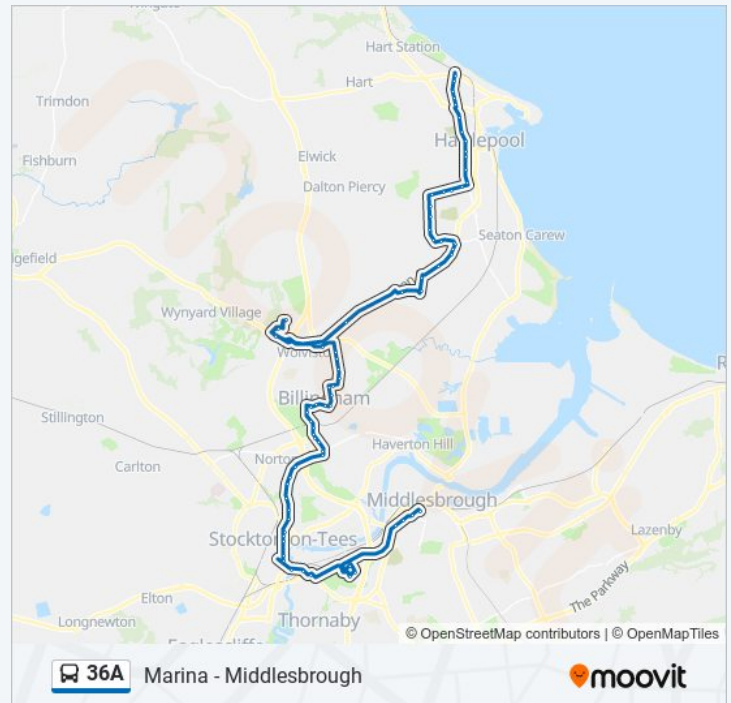

Bus Station Stand 16, Middlesbrough

Cannon Park Way, Newport

Marsh Street, Newport

Lamport Street, Newport

Dfs, Teesside Park

Jd, Teesside Park

Currys, Teesside Park

Harewood Road, Thornaby

Rail Station, Thornaby

Chandlers Wharf Retail Park, Stockton

High Street Stand O, Stockton

High Street Stand S, Stockton

High Street Stand W, Stockton

Laing Street, Stockton

The Buffs Social Club, Stockton

Tilery Road, Mount Pleasant

North Shore Academy, Mount Pleasant

Derwent Street, Mount Pleasant

The Grange, Norton

Army Reserve Centre, Norton

Colchester Road, Norton

West Avenue, Billingham

Billingham Green, Billingham

Station Road Post Office, Billingham

War Memorial, Billingham

Tesco Express, Billingham

Teesdale Avenue, Billingham

St David's Close, Billingham

Catholic Club, Billingham

Cambrian Road, Billingham

Community Centre, Billingham

Town Centre - Asda, Billingham

Barnard Road, Billingham

Monday	Not Operational
Tuesday	Not Operational
Wednesday	Not Operational
Thursday	Not Operational
Friday	Not Operational
Saturday	06:24

36A bus Info

Direction: West View

Stops: 75

Trip Duration: 85 min

Line Summary: