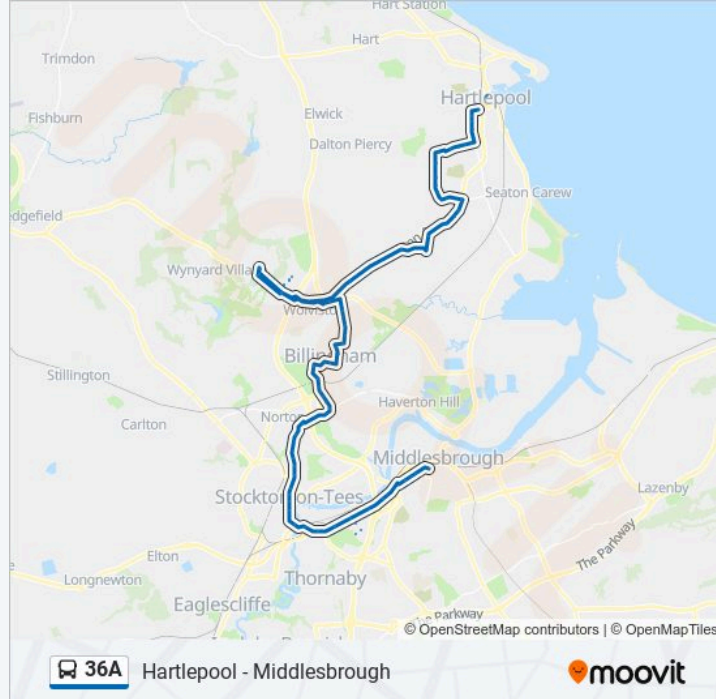

Braemar Road, Owton Manor

Torquay Avenue, Owton Manor

Dawlish Drive, Owton Manor

Milestone Nurseries, Owton Manor

Queens Meadow, the Fens

Sappers Corner Garage, Greatham

Bull And Dog, Greatham

Dalton Back Lane, Claxton

Newton Bewley

Wynyard Park House, Wynyard Business Park

Cleveland Police, Wynyard Business Park

Amazon, Wynyard Business Park

Cleveland Police, Wynyard Business Park

Wynyard Park House, Wynyard Business Park

Wynyard Business Park Entrance Roundabout,
Wynyard Business Park

Wolviston Rbt - Seal Sands Link Road, High
Grange

Herrington Road, Low Grange

Wallington Way, Low Grange

The Merlin, Low Grange

Bede Sixth Form, Low Grange

Tamworth Road, Billingham

Dunster Road, Billingham

Corfe Crescent, Billingham

Parkside, Billingham

Town Centre - Asda, Billingham

Community Centre, Billingham

Catholic Club, Billingham

St David's Close, Billingham

Teesdale Avenue, Billingham

Tesco Express, Billingham

War Memorial, Billingham