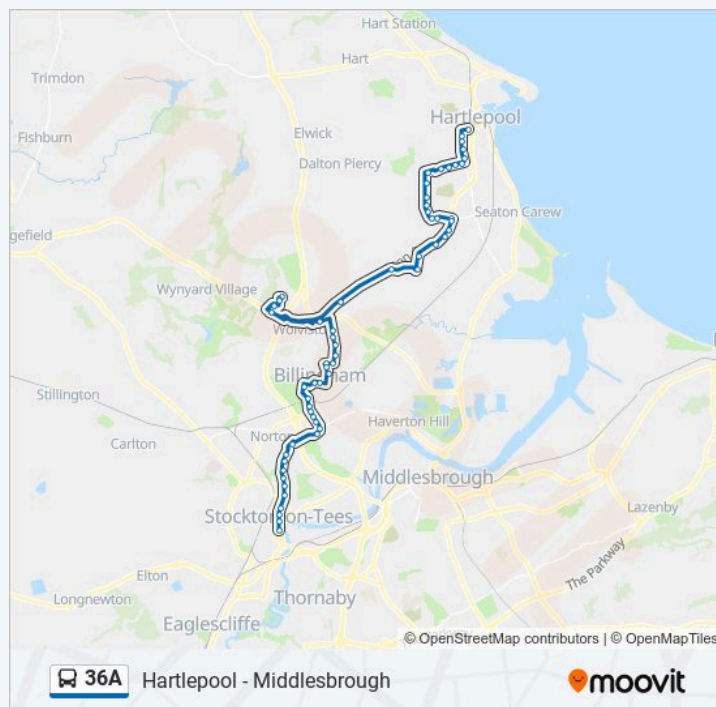

Wynyard Park House, Wynyard Business Park

Wynyard Business Park Entrance Roundabout,
Wynyard Business Park

Wolviston Rbt - Seal Sands Link Road, High
Grange

Herrington Road, Low Grange

Wallington Way, Low Grange

Thursday

Not Operational

Friday

Not Operational

Saturday

Not Operational

36A bus Info

Direction: Stockton

Stops: 61

Trip Duration: 53 min

Line Summary:

36A Hartlepool - Middlesbrough

moovit

The Merlin, Low Grange
Bede Sixth Form, Low Grange
Tamworth Road, Billingham
Dunster Road, Billingham
Corfe Crescent, Billingham
Parkside, Billingham
Town Centre - Asda, Billingham
Community Centre, Billingham
Catholic Club, Billingham
St David's Close, Billingham
Teesdale Avenue, Billingham
Tesco Express, Billingham
War Memorial, Billingham
Station Road Post Office, Billingham
Billingham Green, Billingham
West Avenue, Billingham
Colchester Road, Norton
Army Reserve Centre, Norton
The Grange, Norton
Imperial Avenue, Mount Pleasant
Derwent Street, Mount Pleasant
North Shore Academy, Mount Pleasant
Tilery Road, Mount Pleasant
The Buffs Social Club, Stockton
Laing Street, Stockton
High Street Stand C, Stockton
High Street Stand G, Stockton

Direction: West View

77 stops

[VIEW LINE SCHEDULE](#)

Bus Station Stand 16, Middlesbrough

Cannon Park Way, Newport

36A bus Time Schedule

West View Route Timetable:

Sunday	Not Operational
Monday	Not Operational
Tuesday	Not Operational