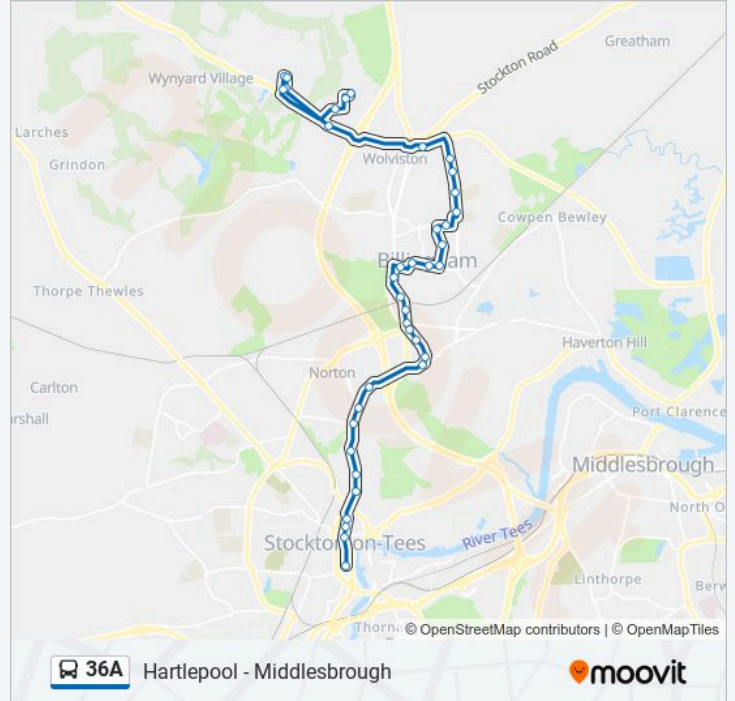

Herrington Road, Low Grange

Wolviston Rbt - Seal Sands Link Road, High Grange

Wynyard Business Park Entrance Roundabout,
Wynyard Business Park

Goldcrest Crescent, Wynyard Business Park

Bloomfield Drive, Wynyard Business Park

Bloomfield Drive, Wynyard Business Park

Goldcrest Crescent, Wynyard Business Park

Wynyard Park House, Wynyard Business Park

Cleveland Police, Wynyard Business Park

Amazon, Wynyard Business Park

36A bus time schedules and route maps are available in an offline PDF at moovitapp.com. Use the Moovit App to see live bus times, train schedule or subway schedule, and step-by-step directions for all public transit in North East and Cumbria.

© 2024 Moovit - All Rights Reserved