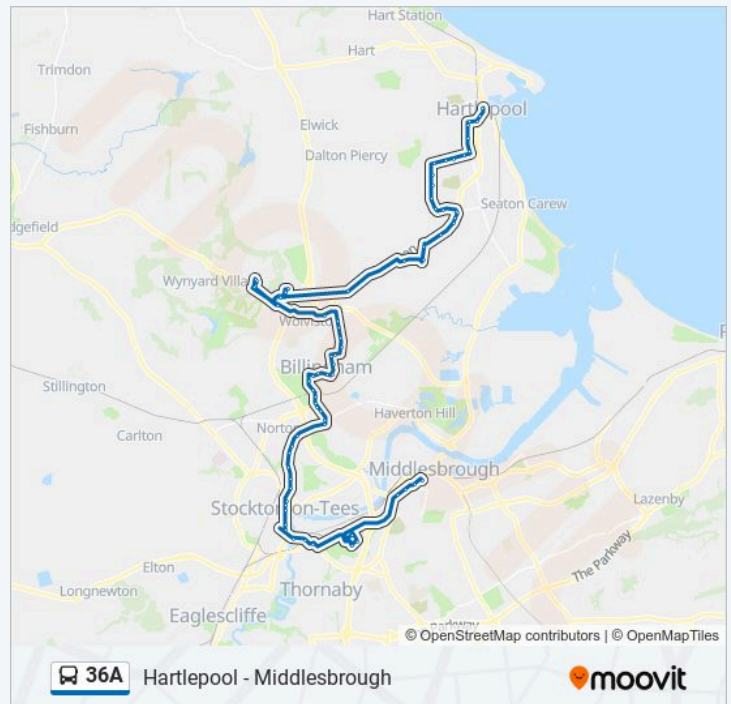

Marsh Street, Newport

Lamport Street, Newport

Dfs, Teesside Park

Jd, Teesside Park

Currys, Teesside Park

Harewood Road, Thornaby

Rail Station, Thornaby

Chandlers Wharf Retail Park, Stockton

High Street Stand O, Stockton

High Street Stand S, Stockton

High Street Stand W, Stockton

Laing Street, Stockton

The Buffs Social Club, Stockton

Tilery Road, Mount Pleasant

North Shore Academy, Mount Pleasant

Derwent Street, Mount Pleasant

The Grange, Norton

Army Reserve Centre, Norton

Colchester Road, Norton

West Avenue, Billingham

Billingham Green, Billingham

Station Road Post Office, Billingham

War Memorial, Billingham

Tesco Express, Billingham

Teesdale Avenue, Billingham

St David's Close, Billingham

Catholic Club, Billingham

Cambrian Road, Billingham

Community Centre, Billingham

Town Centre - Asda, Billingham

Barnard Road, Billingham

Parkside, Billingham

Wednesday

06:40

Thursday

06:40

Friday

06:40

Saturday

06:40

36A bus Info

Direction: Marina

Stops: 76

Trip Duration: 97 min

Line Summary: