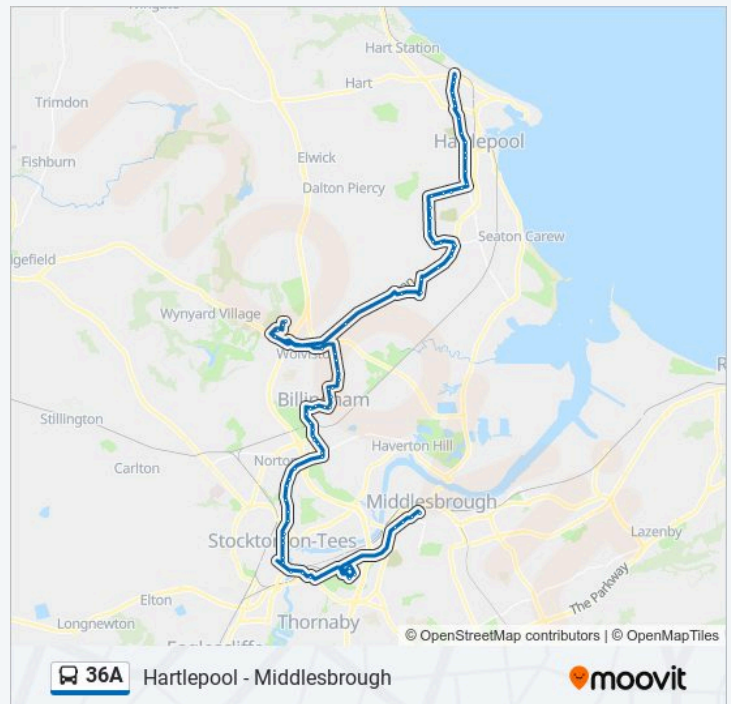

06:24

36A bus Info

Direction: West View

Stops: 77

Trip Duration: 85 min

Line Summary:

Corfe Crescent, Billingham

Dunster Road, Billingham