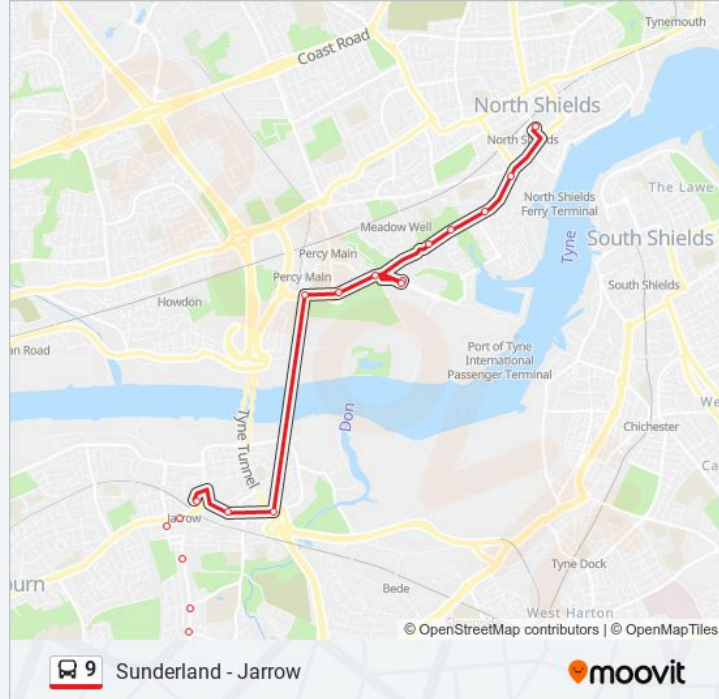

Front Street, East Boldon

Front Street, East Boldon

Western Terrace-Methodist Church, East Boldon

Western Terrace-Aviemore Road, West Boldon

Addison Road, West Boldon

Addison Road, West Boldon

North Road-School, West Boldon

North Road-Wilfred Street, Boldon

Hubert Street - Asda, Boldon

North Road-Hedworth House, Boldon Colliery

Hedworth Lane-Donkins Street, Boldon Colliery

Hedworth Lane-Fawley Close, Boldon Colliery

Hedworth Lane-West View, Boldon Colliery

Hedworth Lane, Hedworth

Calf Close Shops, Hedworth

Calfclose Lane-Ribble Walk, Hedworth

Calfclose Lane-Haughton Crescent, Hedworth

York Avenue-Prudhoe Grove, Primrose

York Avenue-Bamburgh Grove, Primrose

York Avenue-The Crescent, Jarrow

Bede Burn Road-Wood Terrace, Jarrow

Bede Burn Road-Rede Street, Jarrow

Bede Burn Road-Social Club, Jarrow

Park Road, Jarrow

Albert Road, Jarrow

Jarrow Bus Station, Jarrow

Howard Street-Exchange, Jarrow

Howard Street-Stothard Street, Jarrow

Howdon Road, Percy Main

Howdon Road-Nelson Terrace, Percy Main

Howdon Road-St Johns Terrace, Percy Main

Coble Dene - Rotary Way, Royal Quays