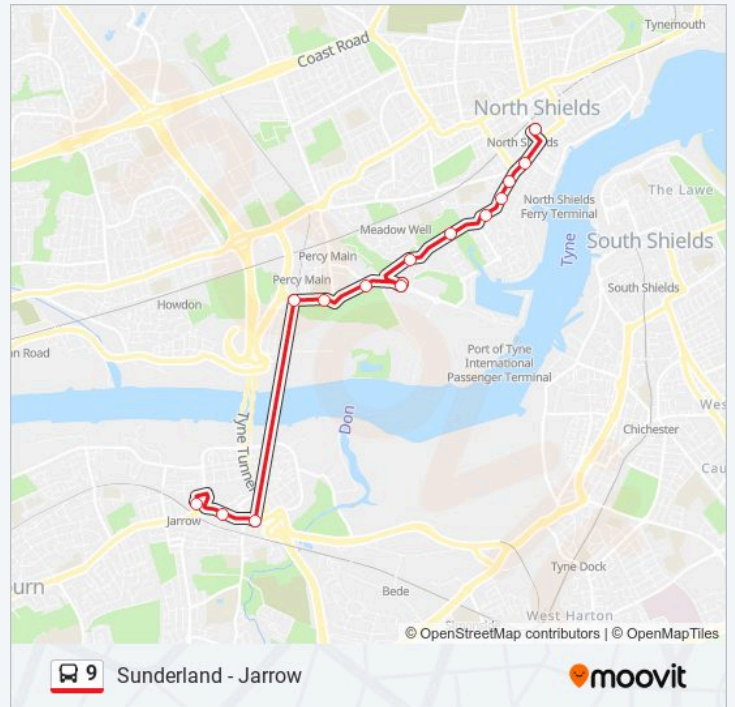

Bede Burn Road-Rede Street, Jarrow

Bede Burn Road-Social Club, Jarrow

Park Road, Jarrow

Albert Road, Jarrow

Jarrow Bus Station, Jarrow

**Direction: Jarrow**

15 stops

[VIEW LINE SCHEDULE](#)

**9 bus Info**

**Direction:** Jarrow

**Stops:** 15

Howdon Road-Hayhoe Road, Percy Main

Howdon Road-Depot Entrance, Percy Main

Howdon Road, Percy Main

Howard Street-Seine Court, Jarrow

Howard Street-Exchange, Jarrow

Jarrow Bus Station, Jarrow

**Trip Duration:** 12 min  
**Line Summary:**

**Direction: North Shields**

52 stops

[VIEW LINE SCHEDULE](#)

- Sunderland Interchange, Sunderland (F)
- Stockton Road, Sunderland
- Burdon Road-Civic Centre, Sunderland
- Fawcett Street, Sunderland
- Wheatsheaf, Monkwearmouth
- Newcastle Road-Crozier Street, Monkwearmouth
- Newcastle Road-Newbridge Avenue, Monkwearmouth
- Newcastle Road-Wearmouth Hospital, Monkwearmouth
- Newcastle Road - Grasmere Crescent, Fulwell
- Newcastle Road-Penrith Road, Seaburn Dene
- Newcastle Road-Herbert Terrace, Seaburn Dene
- Newcastle Road-Nine Wells, Seaburn Dene
- Sunderland Road-Regal Stadium, East Boldon
- Sunderland Road-Ferndale Lane, East Boldon

Howdon Road-Waterville Road, North Shields

Transport Hub, North Shields

**Direction: Sunderland**

60 stops

[VIEW LINE SCHEDULE](#)

Transport Hub, North Shields

Prudhoe Street, North Shields

Howdon Road-Thrift Street, North Shields