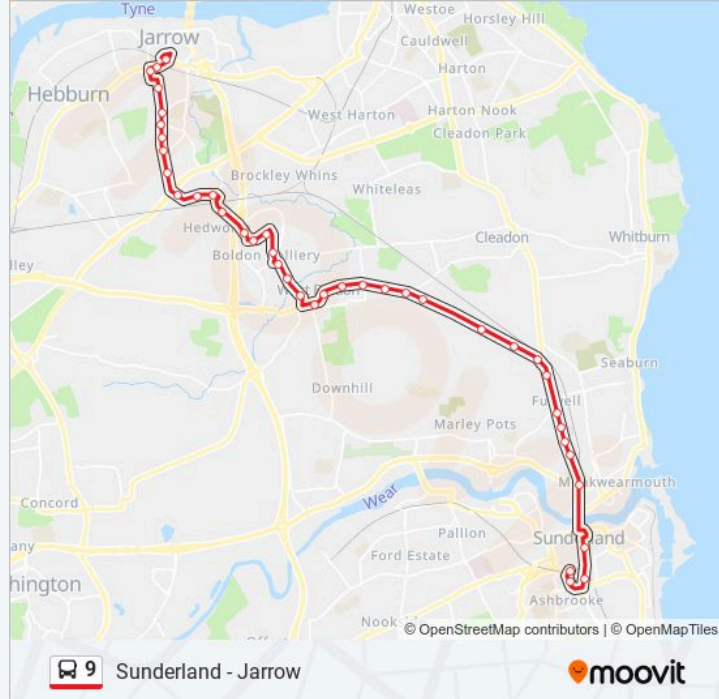

Calfclose Lane-Ribble Walk, Hedworth

Calfclose Lane-Haughton Crescent, Hedworth

York Avenue-Prudhoe Grove, Primrose

York Avenue-Bamburgh Grove, Primrose

York Avenue-The Crescent, Jarrow

Bede Burn Road-Wood Terrace, Jarrow

Bede Burn Road-Rede Street, Jarrow

Bede Burn Road-Social Club, Jarrow

Park Road, Jarrow

Albert Road, Jarrow

Jarrow Bus Station, Jarrow

**Direction: Jarrow**

15 stops

[VIEW LINE SCHEDULE](#)

Howdon Road-Waterville Road, North Shields

Transport Hub, North Shields

**Direction: Sunderland**

60 stops

[VIEW LINE SCHEDULE](#)

Transport Hub, North Shields

Prudhoe Street, North Shields

Howdon Road-Thrift Street, North Shields