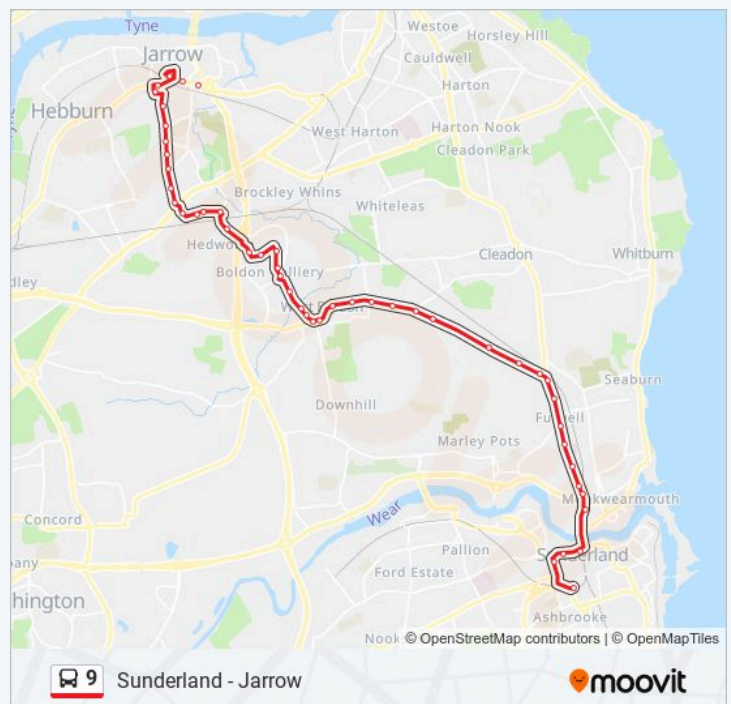

Howdon Road-Waterville Road, North Shields

Transport Hub, North Shields

**Direction: Sunderland**

60 stops

[VIEW LINE SCHEDULE](#)

Transport Hub, North Shields

Prudhoe Street, North Shields

Howdon Road-Thrift Street, North Shields

Park Road, Jarrow

Bede Burn Road-Social Club, Jarrow

Bede Burn Road-Field Terrace, Jarrow

Bede Burn Road-Butchers Bridge Road, Jarrow

York Avenue-Penshaw View, Jarrow

York Avenue-Valley View, Primrose

York Avenue-Langley Terrace, Primrose

**9 bus Time Schedule**

Sunderland Route Timetable:

Sunday	07:16 - 23:05
Monday	05:54 - 23:11
Tuesday	05:54 - 23:11
Wednesday	05:54 - 23:11
Thursday	05:54 - 23:11
Friday	05:54 - 23:11
Saturday	06:46 - 23:05

**9 bus Info**

**Direction:** Sunderland

**Stops:** 60

**Trip Duration:** 58 min

**Line Summary:**

York Avenue-Roman Road, Primrose

Calfclose Lane-Haughton Crescent, Hedworth

Calfclose Lane-Calfclose House, Hedworth