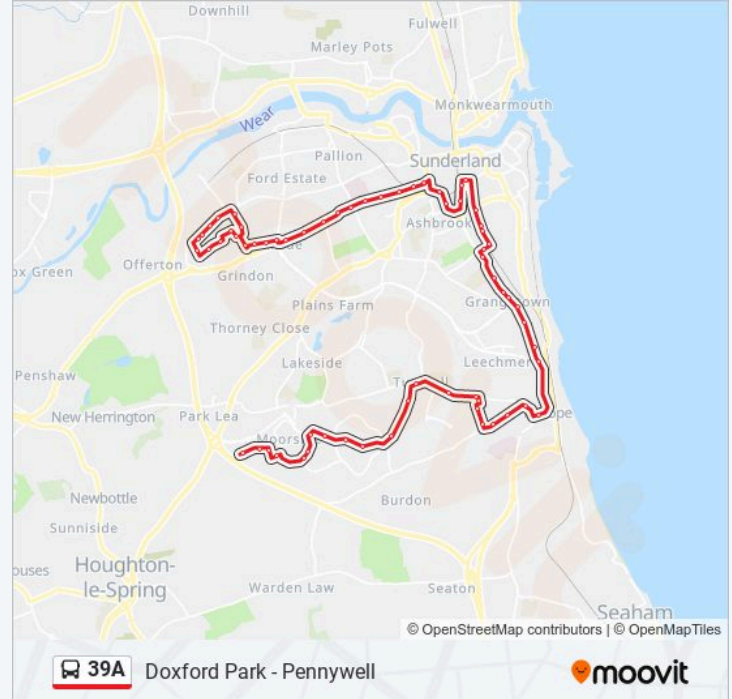

Ryhope Road - Hollywood Road, Grangetown

Ryhope Road - Ocean Road, Grangetown

Ryhope Road-Askrigg Avenue, Grangetown

Ryhope Road-Angram Drive, Grangetown

Ryhope Road-Salterfen Road, Grangetown

The Village, Ryhope Village

Ryhope Street-St Pauls Terrace, Ryhope Village

Burdon Lane, Ryhope Colliery

Esdale Estate, Ryhope Colliery

Bevan Avenue-Burdon Lane, Ryhope Colliery

Bevan Avenue-Stewart Avenue, Ryhope Colliery

Bevan Avenue-Cheviot Lane, Ryhope Colliery

Ryhope Street-Brick Row, Ryhope Colliery

Tunstall Bank - Withernsea Grove, Tunstall

Tunstall Village Green, Tunstall

Burdon Road-Goathland Drive, Tunstall

Burdon Road-Bayhurst Crescent, Doxford Park

Doxford Park Way - Hallfield Close, Doxford Park

Durham Road-Stoney Gate, Stoneygate

Durham Road-Over the Hill Farm, Stoneygate

Houghton Cut Slip Road, Houghton-Le-Spring

Houghton-Le-Spring, Houghton-Le-Spring

Direction: Pennywell

57 stops

[VIEW LINE SCHEDULE](#)