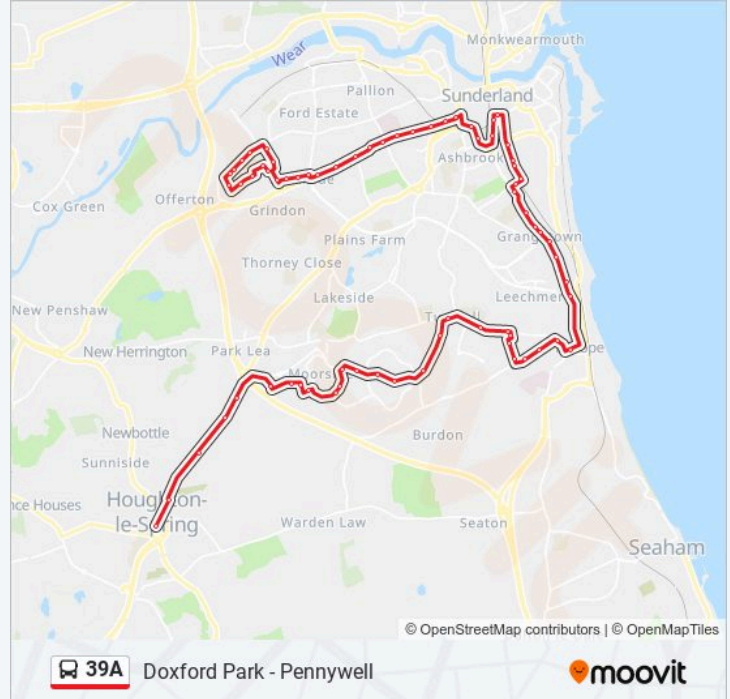

Stops: 70

Trip Duration: 56 min

Line Summary:

Chester Road-Crematorium, High Barnes
Chester Road-Priory Grove, High Barnes
Chester Road-St Gabriels Avenue, High Barnes
Royal Hospital Chester Road A, High Barnes
Chester Road-Croft Avenue, High Barnes
Chester Road-The Precinct, Sunderland
Chester Road-University, Sunderland
University Of Sunderland, Sunderland
Stockton Road-Mary Street, Sunderland
Stockton Road, Sunderland
Burdon Road-Civic Centre, Sunderland
Burdon Road, Sunderland
Borough Road, Sunderland
Toward Road-St Vincent Street, Hendon
Toward Road-Gray Road, Hendon
Toward Road-Gray Road, Hendon
Toward Road-Villette Road, Hendon
Villette Road, Hendon
Ryhope Road-China Street, Grangetown
Ryhope Road-Ryton Square, Grangetown
Ryhope Road-Weldon Avenue, Grangetown
Ryhope Road - Hollywood Road, Grangetown
Ryhope Road - Ocean Road, Grangetown
Ryhope Road-Askrigg Avenue, Grangetown
Ryhope Road-Angram Drive, Grangetown
Ryhope Road-Salterfen Road, Grangetown
The Village, Ryhope Village
Ryhope Street-St Pauls Terrace, Ryhope Village
Burdon Lane, Ryhope Colliery
Esdale Estate, Ryhope Colliery
Bevan Avenue-Burdon Lane, Ryhope Colliery
Bevan Avenue-Stewart Avenue, Ryhope Colliery