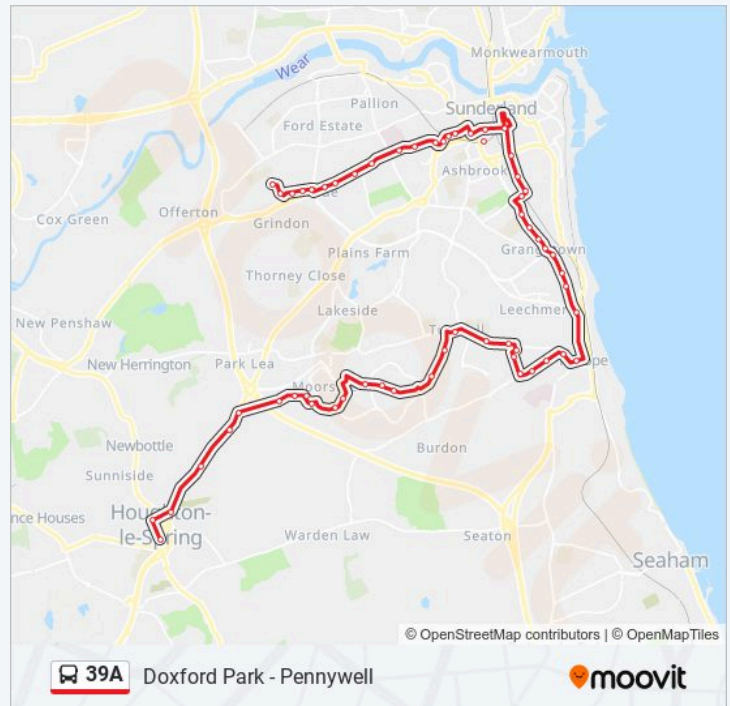

Durham Road-Stoney Gate, Stoneygate

Durham Road-Over the Hill Farm, Stoneygate

Houghton Cut Slip Road, Houghton-Le-Spring

Houghton-Le-Spring, Houghton-Le-Spring

Direction: Pennywell

57 stops

[VIEW LINE SCHEDULE](#)

Bevan Avenue-Burdon Lane, Ryhope Colliery

Esdale Estate, Ryhope Colliery

Burdon Lane, Ryhope Colliery

Ryhope Street-St Pauls Terrace, Ryhope Village

The Village, Ryhope Village

Ryhope Road-Marine Drive, Grangetown

Ryhope Road-Rhoda Terrace, Grangetown

Ryhope Road-Ayton Avenue, Grangetown

Ryhope Road - Carnegie Street, Grangetown

Ryhope Road - Queen Alexandra Rd, Grangetown

Ryhope Road-Weldon Avenue, Grangetown

Ryhope Road-Bennett Court, Grangetown

Ryhope Road-Cedars Park, Grangetown

Villette Road, Hendon

Toward Road-Villette Road, Hendon

Toward Road-Gray Road, Hendon

Toward Road-Park Road, Hendon

Borough Road-Toward Street, Sunderland

Holmeside, Sunderland