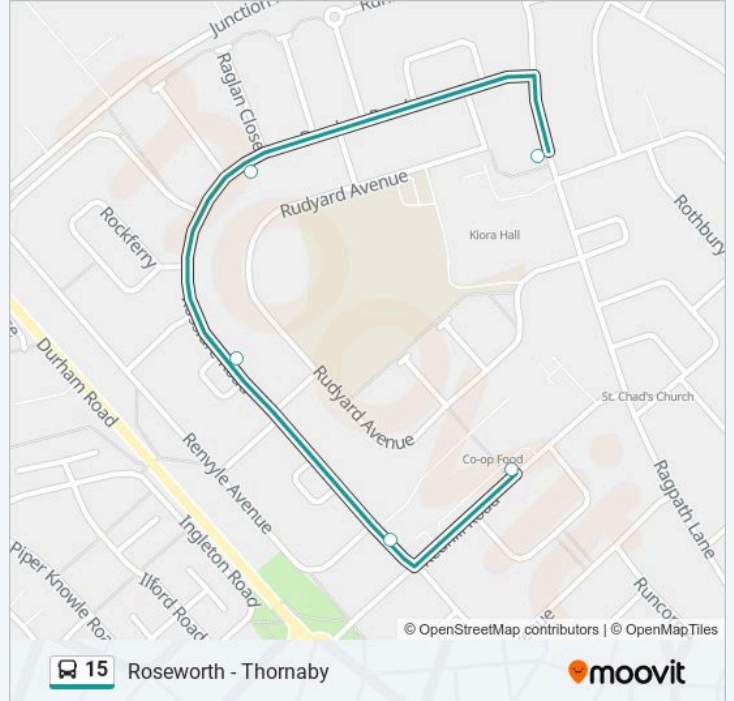

Roseworth Shops, Roseworth

Direction: Roseworth

5 stops

[VIEW LINE SCHEDULE](#)

Kiora Hall, Roseworth

Raglan Close, Roseworth

Rillington Close, Roseworth

Reepham Close, Roseworth

Roseworth Shops, Roseworth

15 bus Time Schedule

Roseworth Route Timetable:

Sunday	00:02 - 20:30
Monday	00:02 - 21:26
Tuesday	00:02 - 21:26
Wednesday	00:02 - 21:26
Thursday	00:02 - 21:26
Friday	00:02 - 21:26
Saturday	00:02 - 21:26

15 bus Info

Direction: Roseworth

Stops: 5

Trip Duration: 3 min

Line Summary:

Direction: Thornaby

42 stops

[VIEW LINE SCHEDULE](#)