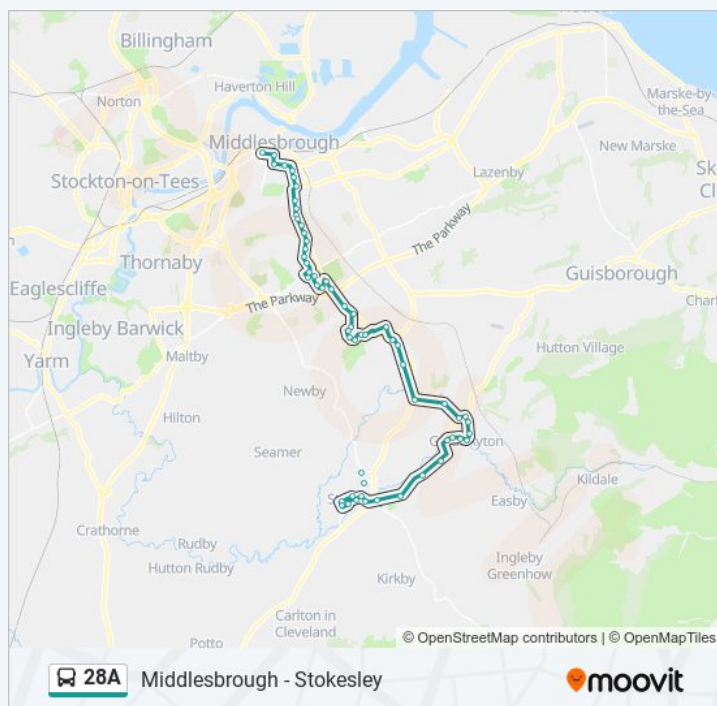

Chippenham Road, Easterside

St Agnes' Church, Easterside

Pensby Avenue, Easterside

Westwick Terrace, Easterside

The Derby North End, Marton Manor

Primary School, Marton Manor

Apple Tree, Marton Manor

Gainsborough Road East End, Marton

The Marton Hotel & Country Club, Marton

Marton Shops, Marton

28A bus Time Schedule

Stokesley Route Timetable:

Sunday	Not Operational
Monday	08:30 - 17:45
Tuesday	08:30 - 17:45
Wednesday	08:30 - 17:45
Thursday	08:30 - 17:45
Friday	08:30 - 17:45
Saturday	07:30 - 17:35

28A bus Info

Direction: Stokesley

Stops: 59

Trip Duration: 60 min

Line Summary:

Southern Cross, Marton

The Fairway, Marton

Fairwood Park, Marton