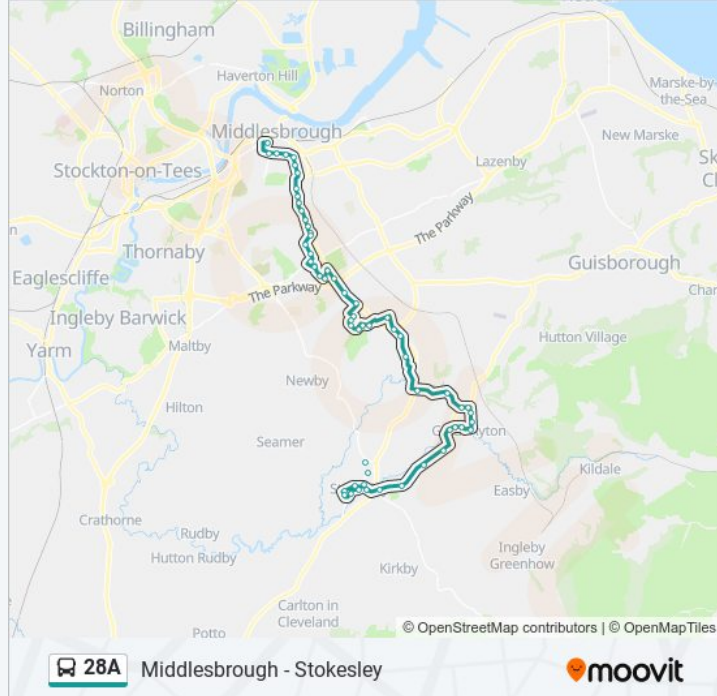

Regent Road, Grove Hill

Belle Vue Shops, Grove Hill

Priory Social Club, Grove Hill

The Highfield, Grove Hill

Longlands Hotel, Grove Hill

Breckon Hill Road, Middlesbrough

Newlands Medical Centre, Middlesbrough

Myrtle Street, Middlesbrough

Teesside University

Amber Street, Middlesbrough

Bus Station Stand 11, Middlesbrough

Direction: Stokesley

59 stops

[VIEW LINE SCHEDULE](#)

Bus Station Stand 6, Middlesbrough

28A bus Info

Direction: Stokesley

Stops: 59

Trip Duration: 60 min

Line Summary:

Southern Cross, Marton

The Fairway, Marton

Fairwood Park, Marton