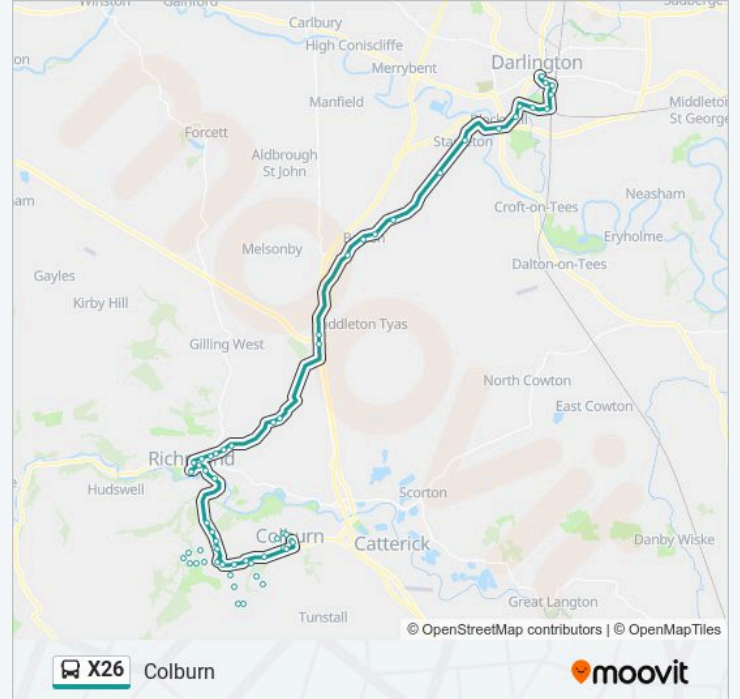

Goodwood Road, Scotton

Loos Road, Scotton

Cunningham Road, Hipswell

Medical Centre, Hipswell

Horseshoe Close, Colburn

Constantine Ave, Colburn

Coronation Avenue, Colburn

Forest Drive, Colburn

Bramble Close, Colburn

**Direction: Darlington**

58 stops

[VIEW LINE SCHEDULE](#)

- Kemmel Lines, Scotton
- Goodwood Road, Scotton
- Loos Road, Scotton
- Cunningham Road, Hipswell
- Medical Centre, Hipswell
- Horseshoe Close, Colburn
- Colburn Lane, Colburn
- Fifth Avenue, Colburn
- Bramble Close, Colburn
- Forest Drive, Colburn
- Coronation Avenue, Colburn
- Meadowfield Road, Colburn
- Constantine Ave, Colburn
- Horseshoe Close, Colburn
- Hildyard Row, Hipswell
- Belton Park, Catterick Garrison
- Catterick Camp Centre, Catterick Garrison
- Tesco Superstore, Catterick Garrison
- Somerset Close, Catterick Garrison
- Essex Close, Catterick Garrison
- Warwick Close, Catterick Garrison
- Rutland Close, Catterick Garrison
- Cambrai Crossroads, Catterick Garrison
- Wardrop Road, Catterick Garrison
- St Oswalds Crossroads, Catterick Garrison
- St Oswalds, Hipswell
- Rawlinson Road, Hipswell
- Haig Road, Sandbeck