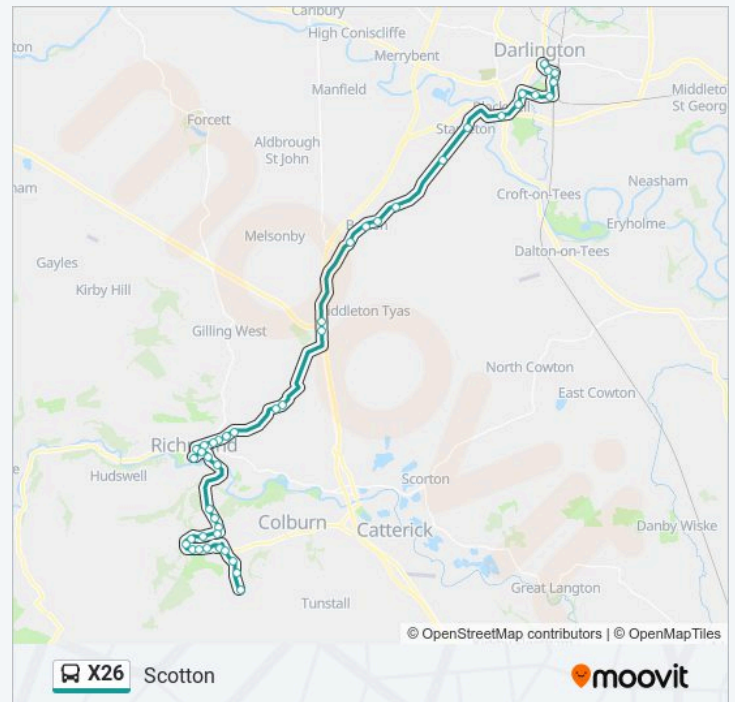

### X26 bus Info

**Direction:** Scotton

**Stops:** 44

**Trip Duration:** 56 min

**Line Summary:**

St Oswalds, Hipswell

St Oswalds Crossroads, Catterick Garrison

Wardrop Road, Catterick Garrison