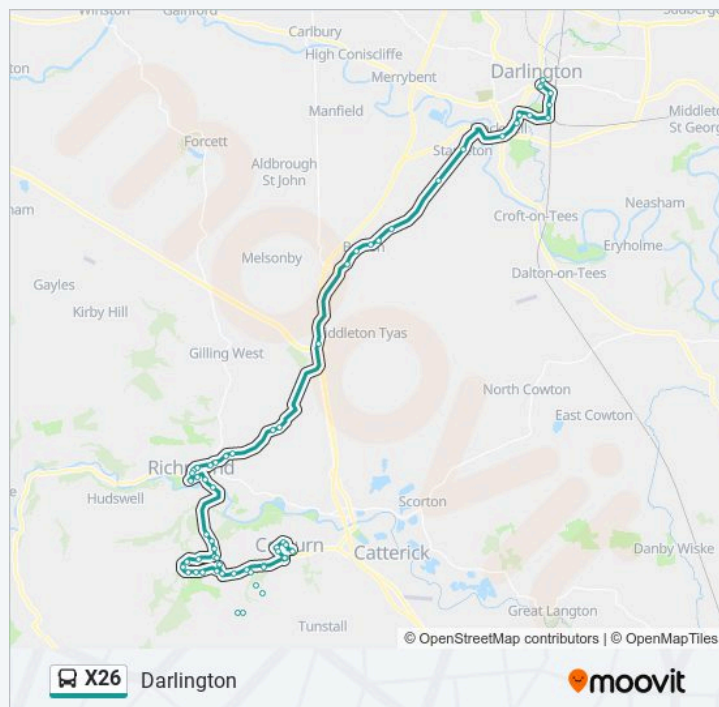

Bramble Close, Colburn

**Direction: Darlington**

58 stops

[VIEW LINE SCHEDULE](#)

- Kemmel Lines, Scotton
- Goodwood Road, Scotton
- Loos Road, Scotton
- Cunningham Road, Hipswell
- Medical Centre, Hipswell
- Horseshoe Close, Colburn
- Colburn Lane, Colburn
- Fifth Avenue, Colburn
- Bramble Close, Colburn
- Forest Drive, Colburn
- Coronation Avenue, Colburn
- Meadowfield Road, Colburn
- Constantine Ave, Colburn
- Horseshoe Close, Colburn
- Hildyard Row, Hipswell
- Belton Park, Catterick Garrison
- Catterick Camp Centre, Catterick Garrison
- Tesco Superstore, Catterick Garrison
- Somerset Close, Catterick Garrison
- Essex Close, Catterick Garrison
- Warwick Close, Catterick Garrison
- Rutland Close, Catterick Garrison
- Cambrai Crossroads, Catterick Garrison
- Wardrop Road, Catterick Garrison
- St Oswalds Crossroads, Catterick Garrison
- St Oswalds, Hipswell
- Rawlinson Road, Hipswell
- Haig Road, Sandbeck

**X26 bus Info**

**Direction:** Darlington

**Stops:** 58

**Trip Duration:** 67 min

**Line Summary:**

Rimington Avenue, Holly Hill

Old Station, Sleegill

Station Road, Sleegill