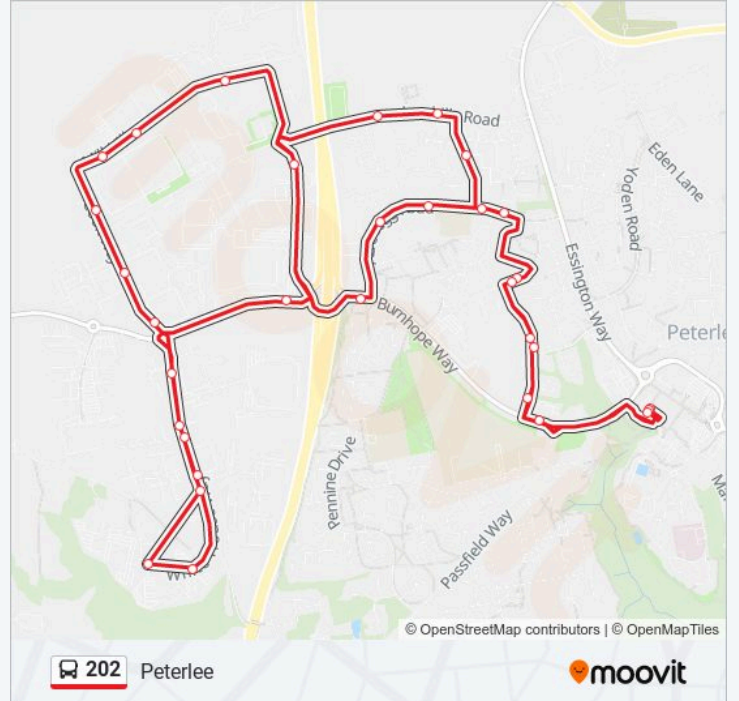

Whitehouse Way, Peterlee

Shotton Road Flyover, Peterlee

Mill Hill - Linread, Peterlee

Westmorland Rise, Peterlee

Nottingham Place, Peterlee

York Road - Argus Butterfly, Peterlee

Franklyn Road, Peterlee

Beverley Way - Shops, Peterlee

Neville Rd - Howlatch La, Peterlee

Burnhope Way - Neville Rd, Peterlee

Peterlee Bus Station Stand B, Peterlee

202 bus time schedules and route maps are available in an offline PDF at moovitapp.com. Use the Moovit App to see live bus times, train schedule or subway schedule, and step-by-step directions for all public transit in North East and Cumbria.

© 2024 Moovit - All Rights Reserved