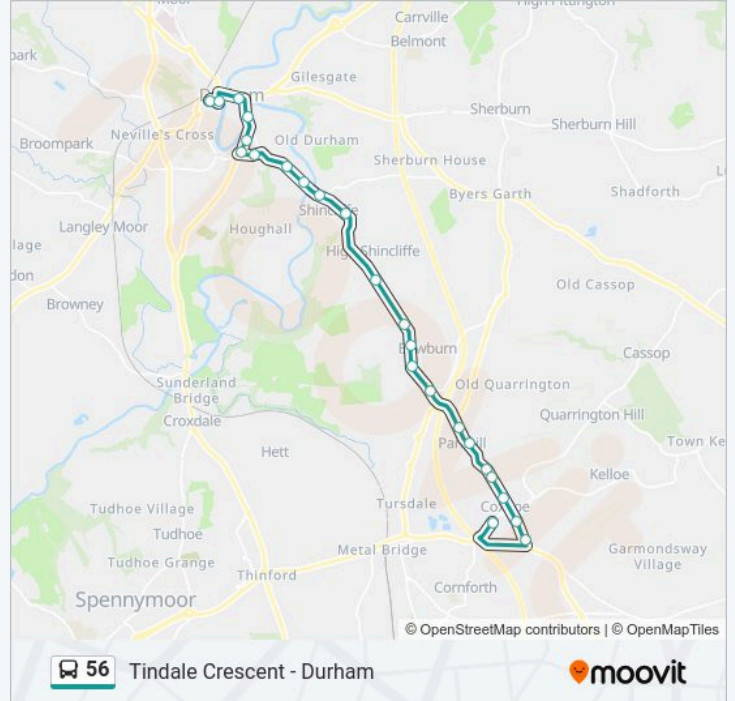

Church, Coxhoe

Red Lion, Coxhoe

Belgrave Court, Coxhoe

The Cricketers, Coxhoe

Direction: Durham

89 stops

[VIEW LINE SCHEDULE](#)

Football Ground, Tindale Crescent