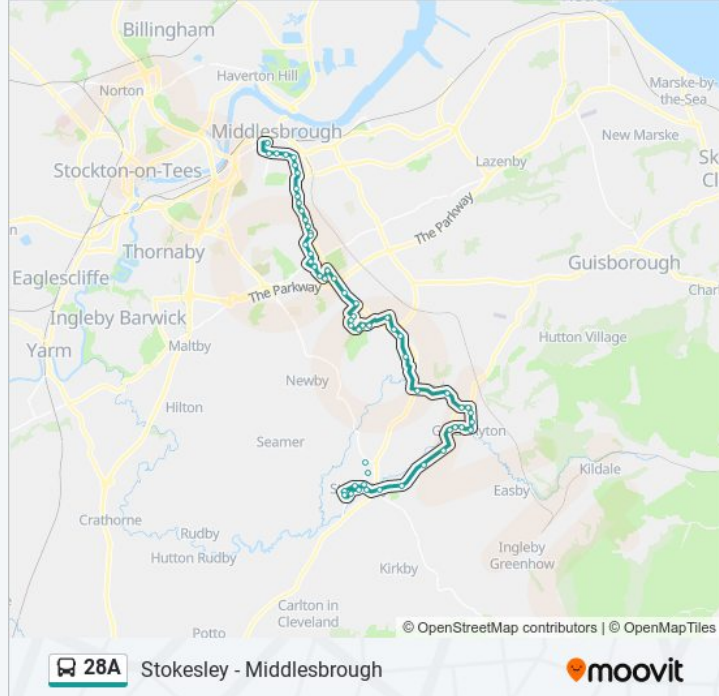

Regent Road, Grove Hill

Belle Vue Shops, Grove Hill

Priory Social Club, Grove Hill

The Highfield, Grove Hill

Longlands Hotel, Grove Hill

Breckon Hill Road, Middlesbrough

Newlands Medical Centre, Middlesbrough

Myrtle Street, Middlesbrough

Teesside University

Amber Street, Middlesbrough

Bus Station Stand 11, Middlesbrough

Direction: Stokesley

59 stops

[VIEW LINE SCHEDULE](#)

Bus Station Stand 6, Middlesbrough

28A bus Info

Direction: Stokesley

Stops: 59

Trip Duration: 53 min

Line Summary:

Southern Cross, Marton

The Fairway, Marton

Fairwood Park, Marton