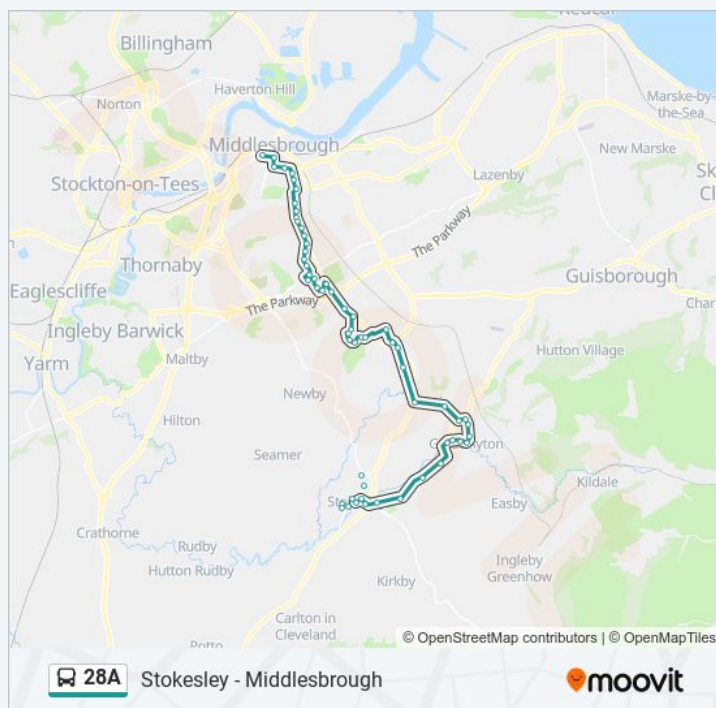

Myrtle Street, Middlesbrough

Teesside University

Amber Street, Middlesbrough

Bus Station Stand 11, Middlesbrough

Direction: Stokesley

59 stops

[VIEW LINE SCHEDULE](#)

Bus Station Stand 6, Middlesbrough

Chippenham Road, Easterside

St Agnes' Church, Easterside

Pensby Avenue, Easterside

Westwick Terrace, Easterside

The Derby North End, Marton Manor

Primary School, Marton Manor

Apple Tree, Marton Manor

Gainsborough Road East End, Marton

The Marton Hotel & Country Club, Marton

Marton Shops, Marton

28A bus Time Schedule

Stokesley Route Timetable:

Sunday	Not Operational
Monday	Not Operational
Tuesday	Not Operational
Wednesday	Not Operational
Thursday	Not Operational
Friday	07:20 - 17:45
Saturday	07:30 - 17:35

28A bus Info

Direction: Stokesley

Stops: 59

Trip Duration: 53 min

Line Summary:

Southern Cross, Marton

The Fairway, Marton

Fairwood Park, Marton