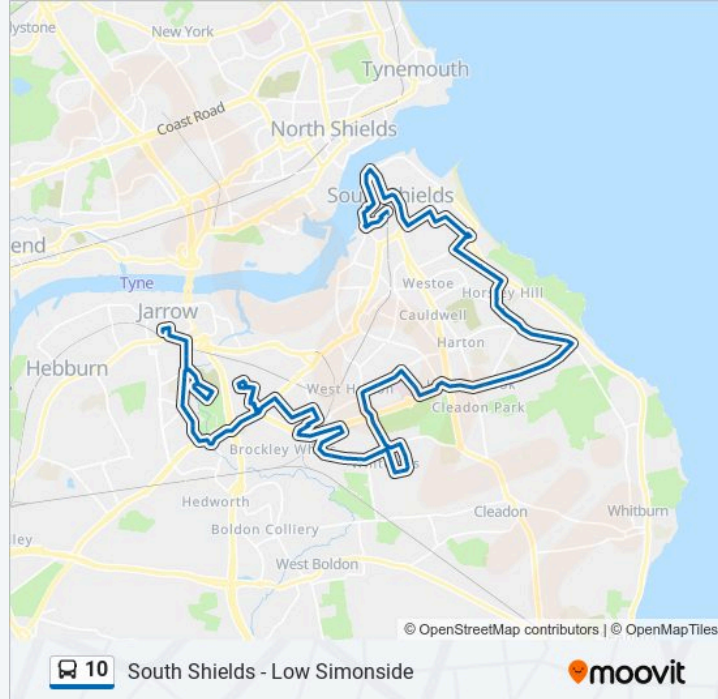

Prince Edward Road-Centenary Avenue, Harton Nook

Harton Nook

Prince Edward Road-King George Road, Harton Nook

Temple Park Road-Meldon Avenue, Harton Moor

Mcanany Avenue-Grindleford Court, Harton Moor

Mcanany Avenue, Harton Moor

South Tyneside Hospital, Harton Moor

South Tyneside Hospital, Harton Moor

Harton Lane-Blyth Court, West Harton

Harton Lane - Loudon Street, West Harton

Boldon Lane, West Harton

Whiteleas Way-John Reid Road, Whiteleas

Whiteleas

Nevinson Avenue-Gainsborough Avenue, Whiteleas

Gainsborough Avenue-Church, Whiteleas

Gainsborough Avenue-Turner Avenue, Whiteleas

Gainsborough Avenue-Rubens Avenue, Whiteleas

Whiteleas Shops, Whiteleas

Whiteleas Way-Holbein Road, Whiteleas

Galsworthy Road-Whiteleas Way, Whiteleas

Galsworthy Road-Chuter Ede, Biddick Hall

Galsworthy Road-Browning Close, Biddick Hall

Galsworthy Road-Bunyan Avenue, Biddick Hall