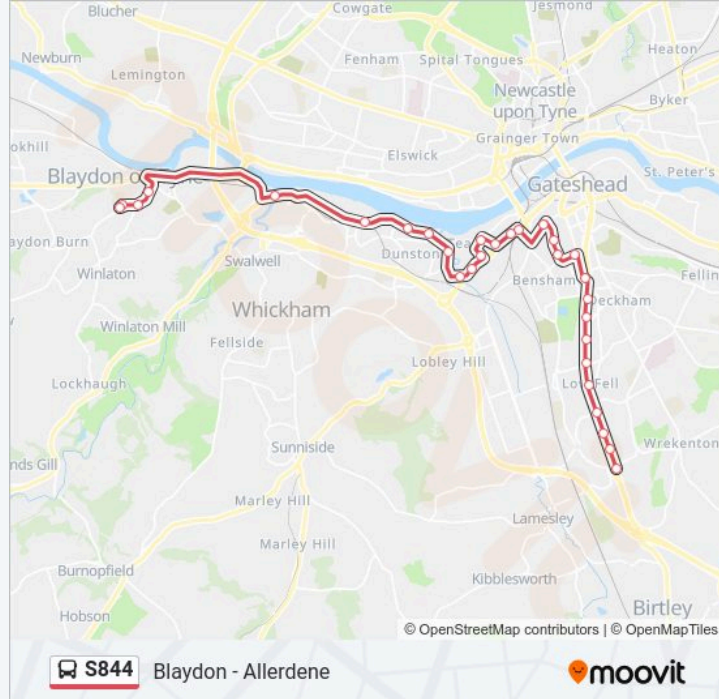

Stops: 30

Trip Duration: 35 min

Line Summary:

Durham Road Saltwell Park, Saltwell

Durham Road-Valley View, Low Fell

Durham Road-Musgrave School, Low Fell

Durham Road - Beaconsfield Road, Low Fell

Durham Road-Engine Lane, Low Fell

Durham Road-Library, Low Fell

Durham Road-Cedars Green, Allerdene

Durham Road-Calderwood Crescent, Allerdene

Durham Road-Harlow Green, Allerdene

Direction: Blaydon

39 stops

[VIEW LINE SCHEDULE](#)

Hertford-Chowdene, Chowdene

Hertford-Woodford, Allerdene

Hertford - Dartmouth Ave, Allerdene

Durham Road-Harlow Green, Allerdene

Durham Road-Cromer Court, Allerdene

Durham Road-Appledore Gardens, Low Fell

Durham Road-Hutton Terrace, Low Fell

Durham Road-Albert Drive, Low Fell

Durham Road - Elder Grove, Low Fell

Durham Road-Musgrave School, Low Fell

Durham Road-Valley View, Low Fell

Durham Road Saltwell Park, Saltwell

Durham Road-Dryden Road, Shipcote