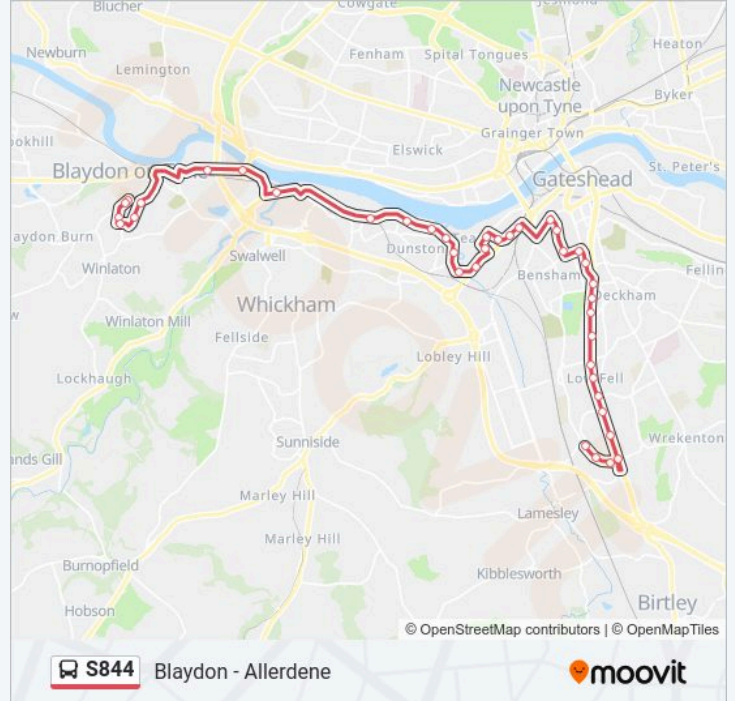

Askew Road-Garage, Teams

Askew Road West-Park, Teams

Askew Road West-Oak Square, Teams

Yetholm Road, Teams

Johnson Street, Teams

Derwentwater Road-Ropery Road, Teams

Derwentwater Road-Teams Bridge, Teams

Clockmill Road, Teams

Gas Works Bridge Road-Riverside Inn, Dunston

Colliery Road, Dunston

St Omers Road, Dunston

Handy Drive-Bus Depot, Metrocentre

Riverside Way-Clasper Way, Metrocentre

Chainbridge Road-Scotswood Bridge, Blaydon

Chainbridge Road Industrial Estate, Blaydon

Blaydon Bank-Widdrington Road, Blaydon

Blaydon Bank-Cricket Ground, Blaydon

Wylam View, Winlaton

Heddon View-Tynebank, Winlaton

Back Lane-School, Blaydon

St Thomas More Rc Academy, Blaydon

S844 bus time schedules and route maps are available in an offline PDF at moovitapp.com. Use the Moovit App to see live bus times, train schedule or subway schedule, and step-by-step directions for all public transit in North East and Cumbria.

© 2024 Moovit - All Rights Reserved