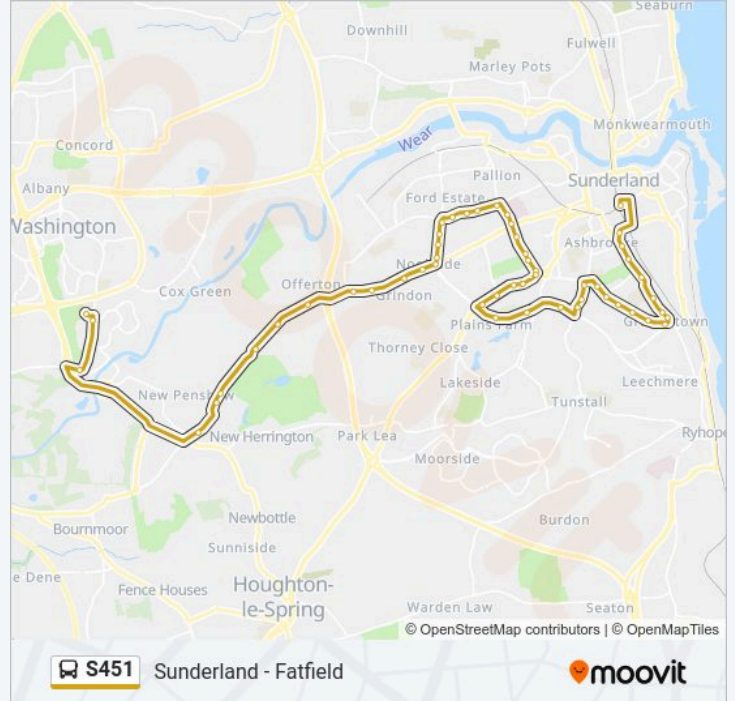

The Broadway-Glenleigh Drive, Nookside

Chester Road-Grindon Mill, Grindon

Chester Road-Gardiner Square, Pennywell

Chester Road - Sevenoaks Drive, Pennywell

Chester Road-Foxcover Road, Penshaw

Chester Road-Flinton Hill Farm, Penshaw

Chester Road-Monument, Penshaw

Chester Road - Rose Street West, Penshaw

Chester Road-Clydesdale Avenue, Penshaw

Chester Road - Council Avenue, Shiney Row

Bonemill Lane - Biddick Lane, Fatfield

Washington Arts Centre, Fatfield

St Robert Of Newminster Catholic School, Fatfield

Direction: Sunderland

50 stops

[VIEW LINE SCHEDULE](#)

St Robert Of Newminster Catholic School, Fatfield

Chester Road - Church Street, Shiny Row

Chester Road-Windermere Crescent, Shiny Row