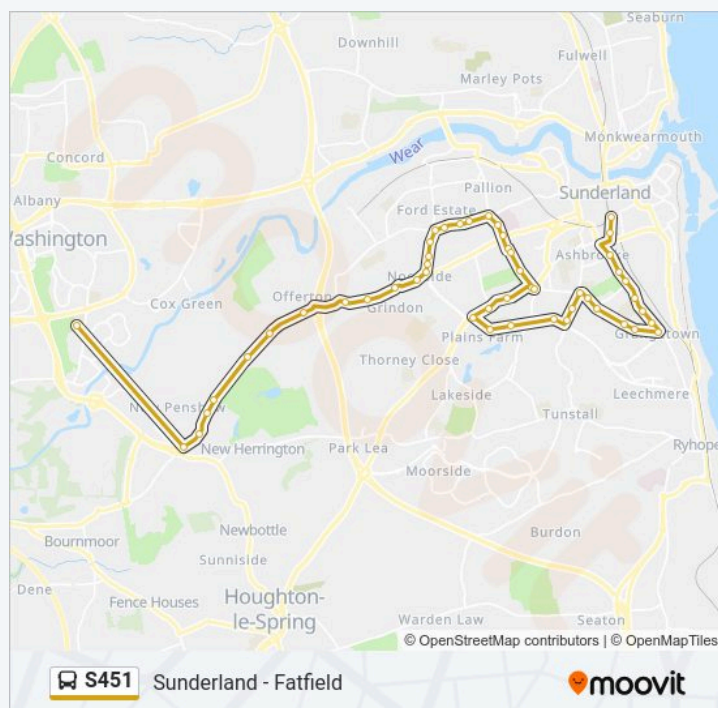

Royal Hospital Kayll Road C, High Barnes

Ormonde Street-Sydenham Terrace, High Barnes

Cleveland Road-Ormonde Street, High Barnes

Barnes Park Road-Chatsworth Close, Barnes Park

S451 bus Time Schedule

Sunderland Route Timetable:

Sunday	Not Operational
Monday	15:27
Tuesday	15:27
Wednesday	15:27
Thursday	15:27
Friday	15:27
Saturday	Not Operational

S451 bus Info

Direction: Sunderland

Stops: 50

Trip Duration: 43 min

Line Summary:

Queen Alexandra Rd - Hipsbourn Dr, Barnes Park

Essen Way-Langley Road, Hillview

Tunstall Road-Ringmore Court, Hillview

Tunstall Road-Larkfield Road, Ashbrooke

Queen Alexandra Road-Tunstall Road, Ashbrooke

Queen Alexandra Road-Ashbrooke Road, Ashbrooke