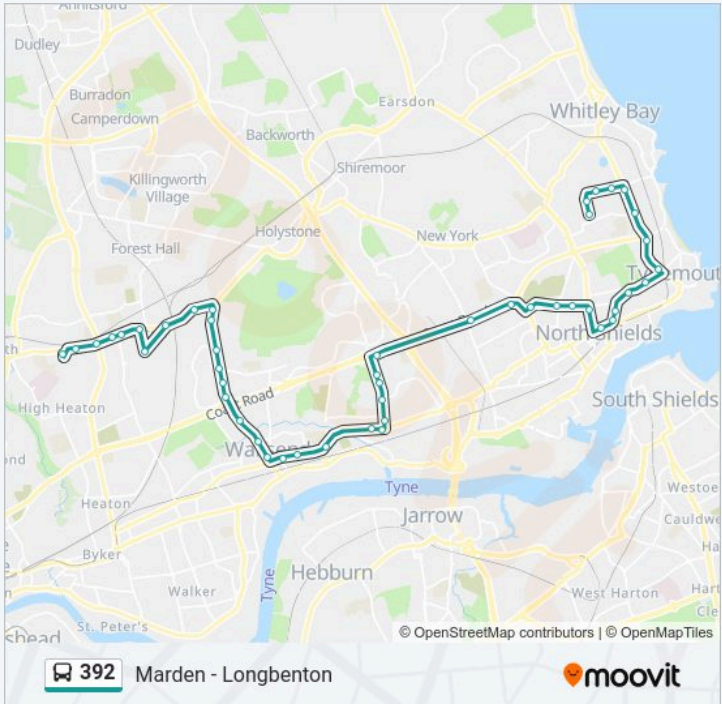

Marden - Longbenton

Get The App

The 392 line (Marden - Longbenton) has 2 routes. For regular weekdays, their operation hours are:
(1) Longbenton: 07:00(2) Marden: 16:30
Use the Moovit App to find the closest 392 station near you and find out when is the next 392 arriving.

Direction: Longbenton
47 stops
[VIEW LINE SCHEDULE](#)

- Ennerdale Road-Hayton Road, Marden
- Ennerdale Road-Lorton Avenue, Marden
- Farringdon Road-Highcross Road, Marden
- Farringdon Road-Keswick Drive, Marden
- The Broadway-Mast Lane, Marden
- Marden Estate, Marden
- The Broadway-Beach Road, Tynemouth
- The Broadway-Kennersdene, Tynemouth
- King Edward Road-Mariners Lane, Tynemouth
- Linskill Terrace-Washington Tce, North Shields
- Linskill Terrace-Jackson Street, North Shields
- Linskill Terrace-Grey Street, North Shields
- Albion Road - Upper Camden Street, North Shields
- Preston Road-Hospital, North Shields
- Queen Alexandra Road, North Shields
- Queen Alexandra College, North Shields
- Regency Gardens, North Shields
- Coast Road - Glanton Road, Billy Mill
- Coast Road-Norham Road South, West Chirton
- Willington Square, Howdon
- Churchill Street-School, Howdon

392 Time Schedule
Longbenton Route Timetable:

Sunday	Not Operational
Monday	07:00
Tuesday	07:00
Wednesday	07:00
Thursday	07:00
Friday	07:00
Saturday	Not Operational

392 Info
Direction: Longbenton
Stops: 47
Trip Duration: 48 min
Line Summary: