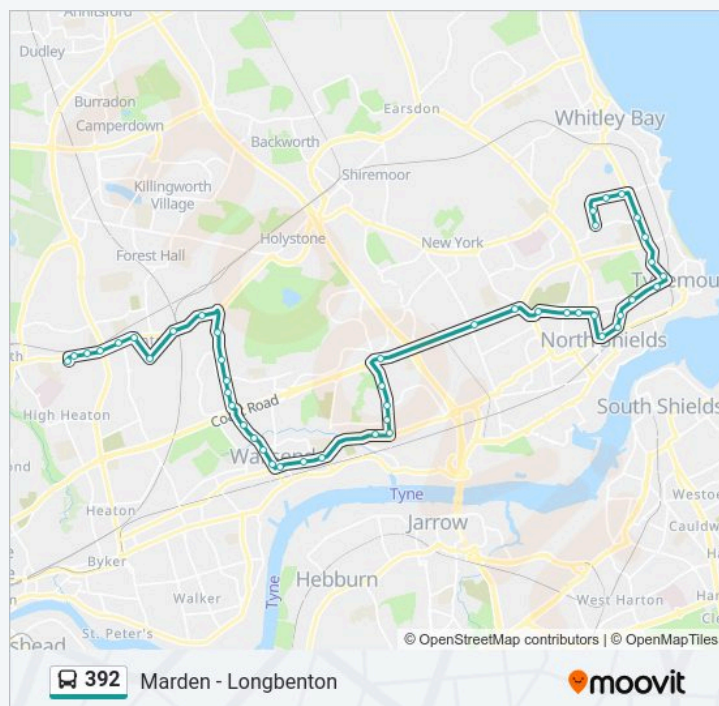

Churchill Street-Archer Street, Rosehill

Churchill Street-Windsor Drive, Howdon

Churchill Street-Engine Inn Road, Howdon

Willington Square, Battle Hill

Coast Road-Norham Road North, West Chirton

Coast Road - Glanton Road, Billy Mill

Thursday 16:30

Friday 16:30

Saturday Not Operational

392 Info

Direction: Marden

Stops: 46

Trip Duration: 46 min

Line Summary:

Linskill Terrace-Grey Street, North Shields

Linskill Terrace-Jackson Street, North Shields

Linskill Terrace-Washington Tce, North Shields

King Edward Road-Mill Grove, Tynemouth

The Broadway-Crossway, Tynemouth

Broadway, Tynemouth

The Broadway-Ealing Drive, Tynemouth

Marden Estate, Marden

Farringdon Road-Keswick Drive, Marden

Farringdon Road-Kirkston Avenue, Marden

Ennerdale Road-Solway Avenue, Marden

Ennerdale Road-Hartington Road, Marden