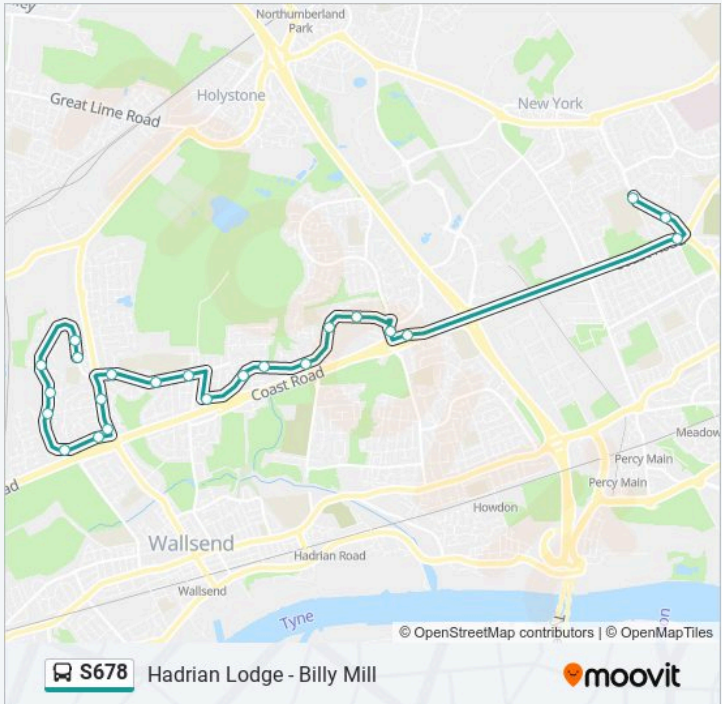

# Hadrian Lodge - Billy Mill

Get The App

The S678 line Hadrian Lodge - Billy Mill has one route. For regular weekdays, their operation hours are:  
 (1) Billy Mill: 08:05  
 Use the Moovit App to find the closest S678 station near you and find out when is the next S678 arriving.

**Direction: Billy Mill**  
 23 stops  
[VIEW LINE SCHEDULE](#)

- Wiltshire Drive-Farndale, Hadrian Lodge
- Wiltshire Drive-Swaledale, Hadrian Lodge
- Wiltshire Drive - Rosedale, Hadrian Lodge
- Wiltshire Drive-Littondale, Hadrian Lodge
- Wiltshire Drive-Ribblesdale, Hadrian Lodge
- Wiltshire Drive-Waltham Close, Hadrian Lodge
- Wiltshire Gdns -Strawberry Gdns, Hadrian Lodge
- Station Road-Chicken Road, Hadrian Lodge
- Cross Avenue, Hadrian Lodge
- Mullen Road-Exeter Road, High Farm
- Mullen Road-Mcilvenna Gardens, High Farm
- Mullen Road - Allendale Avenue, High Farm
- Battle Hill Drive-Birkdale Close, Battle Hill
- Battle Hill Drive-Broomfield Avenue, Battle Hill
- Battle Hill Drive-Boscombe Drive, Battle Hill
- Coast Way Shopping Centre, Battle Hill
- Tyne Met College, Battle Hill
- Battle Hill Drive-Bodmin Close, Battle Hill
- Tyne Met Coast Road Campus, Battle Hill
- Willington Square, Battle Hill
- Coast Road - Glanton Road, Billy Mill

**S678 Time Schedule**  
 Billy Mill Route Timetable:

Sunday	Not Operational
Monday	08:05
Tuesday	08:05
Wednesday	08:05
Thursday	08:05
Friday	08:05
Saturday	Not Operational

**S678 Info**  
**Direction:** Billy Mill  
**Stops:** 23  
**Trip Duration:** 25 min  
**Line Summary:**

Lynn Road - Hedgeley Road, Billy Mill

St Thomas More Rc Academy, Billy Mill

S678 time schedules and route maps are available in an offline PDF at [moovitapp.com](https://moovitapp.com). Use the Moovit App to see live bus times, train schedule or subway schedule, and step-by-step directions for all public transit in North East and Cumbria.