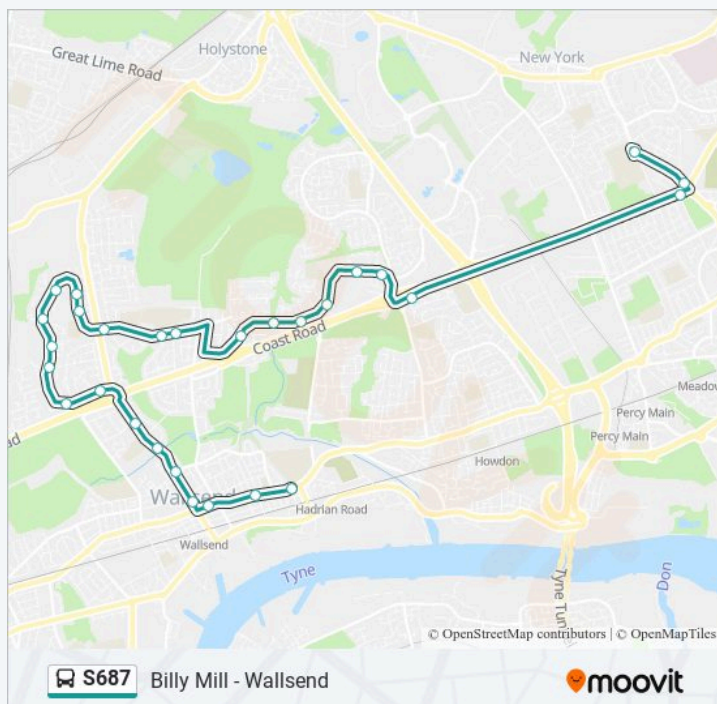

Billy Mill - Wallsend

Get The App

The S687 line Billy Mill - Wallsend has one route. For regular weekdays, their operation hours are:

(1) Wallsend: 15:15

Use the Moovit App to find the closest S687 station near you and find out when is the next S687 arriving.

Direction: Wallsend

28 stops

[VIEW LINE SCHEDULE](#)

- St Thomas More Rc Academy, Billy Mill
- Lynn Road - Heaton Terrace, Billy Mill
- Coast Road - Glanton Road, Billy Mill
- Willington Square, Howdon
- Tyne Met College, Battle Hill
- Battle Hill Drive-Bodmin Close, Battle Hill
- Battle Hill-Belmont Close, Battle Hill
- Coast Way Shopping Centre, Battle Hill
- Battle Hill Drive-Bellingham Close, Battle Hill
- Battle Hill Drive-Broomfield Avenue, Battle Hill
- Mullen Avenue - Prospect Avenue North, High Farm
- Mullen Road-O'Hanlon Crescent, High Farm
- Mullen Road-Station Road, Hadrian Lodge
- Wiltshire Drive-Farndale, Hadrian Lodge
- Wiltshire Drive-Swaledale, Hadrian Lodge
- Wiltshire Drive-Cotterdale, Hadrian Lodge
- Wiltshire Drive - Rosedale, Hadrian Lodge
- Wiltshire Drive-Littondale, Hadrian Lodge
- Wiltshire Drive-Ribblesdale, Hadrian Lodge
- Wiltshire Drive-Waltham Close, Hadrian Lodge
- Wiltshire Gdns -Strawberry Gdns, Hadrian Lodge

S687 Time Schedule

Wallsend Route Timetable:

Sunday	Not Operational
Monday	15:15
Tuesday	15:15
Wednesday	15:15
Thursday	15:15
Friday	15:15
Saturday	Not Operational

S687 Info

Direction: Wallsend

Stops: 28

Trip Duration: 27 min

Line Summary:

Station Road-Dorset Avenue, Wallsend

Station Road-Queens Crescent, Wallsend

Station Road-North Road, Wallsend

Station Road -Town Centre, Wallsend

High Street East - Laburnum Avenue, Wallsend

Town Hall, Wallsend