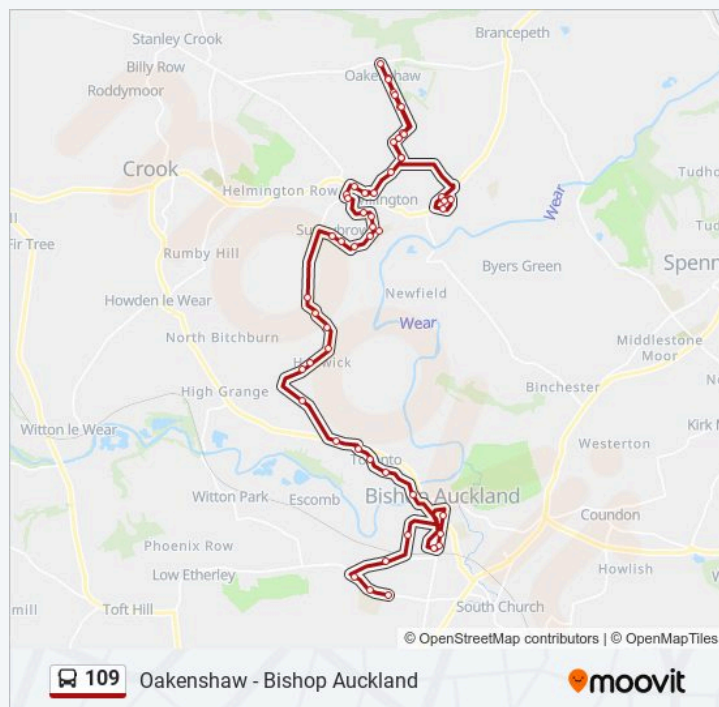

### Direction: Bishop Auckland

42 stops

[VIEW LINE SCHEDULE](#)

- Terminus, Oakenshaw
- Reed Avenue, Oakenshaw
- Mullin Court, Oakenshaw
- School Row, Oakenshaw
- Park View, Willington
- Holland Hall, Willington
- Park Street, Willington
- Cemetery, Willington
- Oak Avenue, Willington
- Ash Drive, Willington
- Laburnum Gardens, Willington
- Oak Avenue, Willington
- White House, Low Willington
- Park, Low Willington
- Commercial Street, Willington
- High Street, Willington
- Hunwick Lane End, Willington
- Hunwick Lane - Leisure Centre, Willington
- Spectrum Leisure Centre, Willington
- Dene Estate Richardson Court, Willington
- Hall Lane Est - Shop, Willington

Hunwick Lane End, Willington

High Street, Willington

Oakenshaw Road End, Willington

Victoria Club, Willington

Park Street, Willington

Holland Hall, Willington

Park View, Willington

School Row, Oakenshaw

Mullin Court, Oakenshaw

Reed Avenue, Oakenshaw

**Direction:** Willington

**Stops:** 51

**Trip Duration:** 35 min

**Line Summary:**

Terminus, Oakenshaw

Reed Avenue, Oakenshaw

Mullin Court, Oakenshaw

School Row, Oakenshaw

Park View, Willington

Holland Hall, Willington

Park Street, Willington

Cemetery, Willington

Oak Avenue, Willington

Ash Drive, Willington