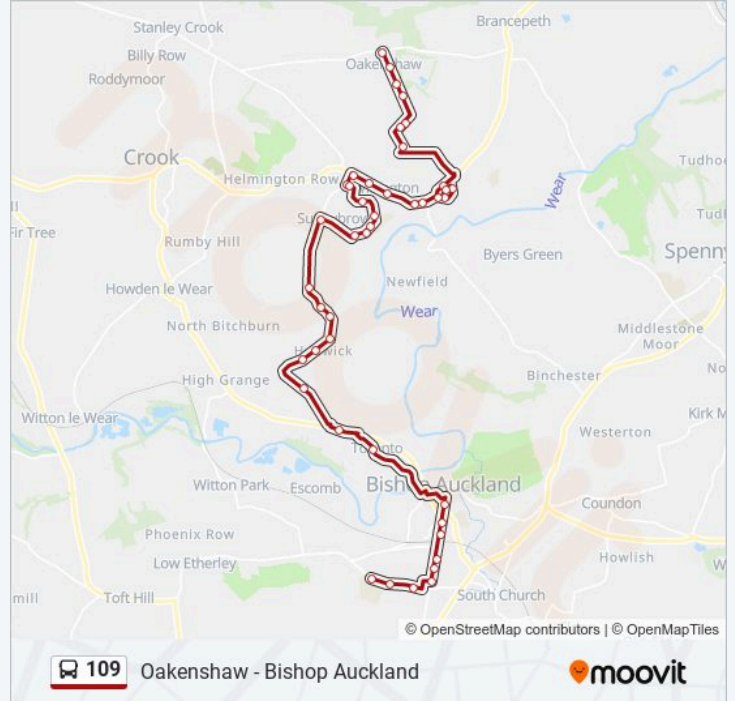

Chester Drive, Willington

Rockingham Road, Sunnybrow

Helmington Grove, Sunnybrow

St Johns Gardens, Sunnybrow

Helmington Hall, Hunwick

Lane Ends, Hunwick

Club - Post Office, Hunwick

School - Church, Hunwick

Green, Hunwick

Green Rising, Hunwick

Pixley Hill Cottages, Pixley Hill

Police House, Toronto

Newgate Street Stand D, Bishop Auckland

Newgate St Methodist Ch, Bishop Auckland

Newgate Street - Medical Centre, Bishop Auckland

General Hospital, Bishop Auckland

Cockton Hill Club, Bishop Auckland

Cabin Gate, Bishop Auckland

St Marys Rc Church, Bishop Auckland

Woodhouse Lane Schools, Bishop Auckland

College, Bishop Auckland

Direction: Willington

51 stops

[VIEW LINE SCHEDULE](#)

Woodhouse Lane Schools, Bishop Auckland

College, Bishop Auckland

Rush Park, Bishop Auckland

Dene Hall Drive, Bishop Auckland

Lindsay Street, Bishop Auckland

Newgate Street Stand D, Bishop Auckland

Newgate St Methodist Ch, Bishop Auckland

Newgate Street - Medical Centre, Bishop Auckland

109 bus Time Schedule

Willington Route Timetable:

Sunday	Not Operational
Monday	06:30 - 17:30
Tuesday	06:30 - 17:30
Wednesday	06:30 - 17:30
Thursday	06:30 - 17:30
Friday	06:30 - 17:30
Saturday	06:30 - 17:30

109 bus Info