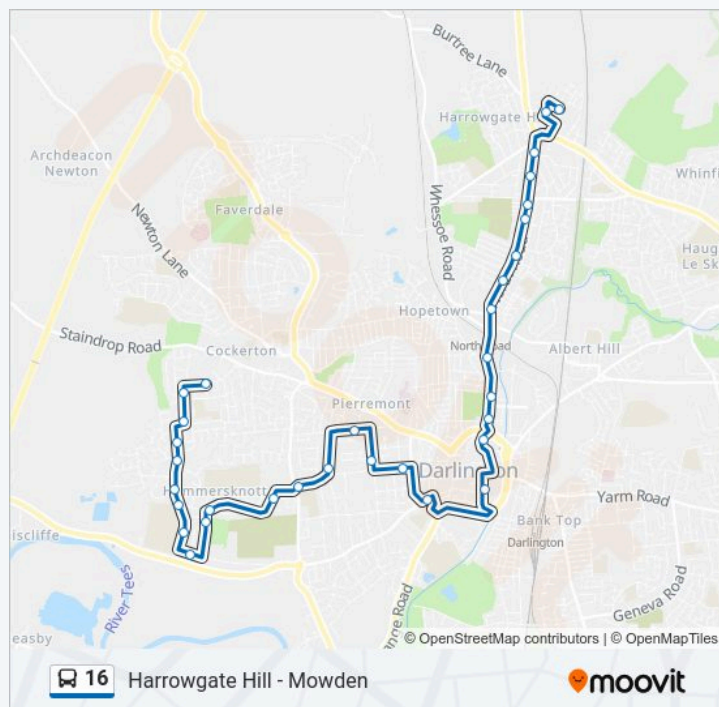

Barnes Close, Mowden

Mowden Hall, Mowden

Direction: Mowden

Stops: 32

Trip Duration: 30 min

Line Summary:

Direction: West Park

47 stops

[VIEW LINE SCHEDULE](#)

Glebe Road, Harrowgate Hill

Bay Tree Road, Harrowgate Hill

Harrowgate Hill Roundabout, Harrowgate Hill

Lowson Street, Harrowgate Hill

16 bus Time Schedule

West Park Route Timetable:

Day	Time
Sunday	Not Operational
Monday	15:21 - 16:22
Tuesday	15:21 - 16:22
Wednesday	15:21 - 16:22
Thursday	15:21 - 16:22