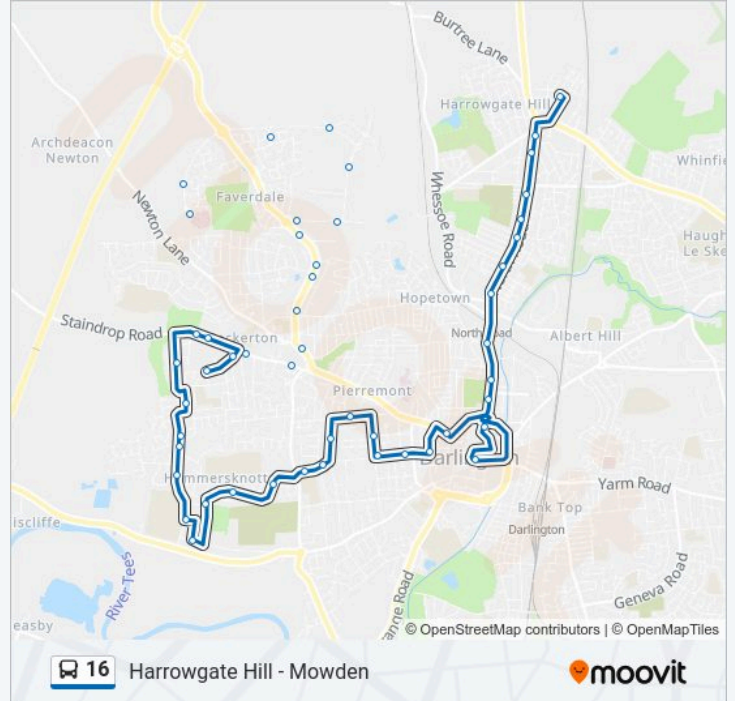

Direction: Harrowgate Hill

48 stops

[VIEW LINE SCHEDULE](#)

- West Park Hospital, West Park
- Holderness Drive, West Park
- High Grange
- Argos, Faverdale
- Aldi Distribution Centre, Faverdale
- Arriva Depot, Faverdale
- Faverdale Road, Faverdale
- Beck House, Faverdale
- Auckland Oval, Cockerton
- Laing Street, Cockerton
- Brinkburn Road, Cockerton
- Cockerton Library, Cockerton
- Compton Grove, Darlington
- Lunedale Road, Mowden
- Boundary View, Mowden
- Staindrop View, Mowden
- Edgecombe Drive, Mowden
- Chester Grove, Mowden
- Mowden Shops, Mowden
- Garthorne Avenue, Mowden
- Hanover Close, Mowden

16 bus Info

Direction: Harrowgate Hill

Stops: 48

Trip Duration: 30 min

Line Summary:

Edinburgh Drive, Hummersknott

Salutation Road, Hummersknott

Cemetery Lane, Hummersknott

Morrisons, North Road (Darlington)

Westmoreland Street, North Road (Darlington)

Brougham Street, North Road (Darlington)

St Thomas Aquinas Church, North Road (Darlington)

Thompson Street, Harrowgate Hill

Lowson Street, Harrowgate Hill

Harrowgate Hill Roundabout, Harrowgate Hill

Glebe Road, Harrowgate Hill

Direction: Mowden

7 stops

[VIEW LINE SCHEDULE](#)

Mowden Hall, Mowden

16 bus Time Schedule

Mowden Route Timetable: