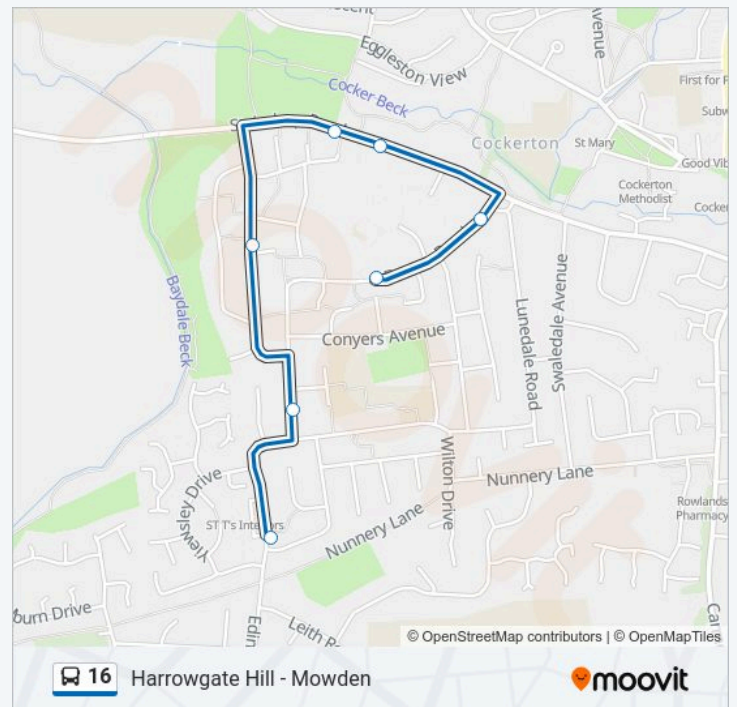

Direction: Harrowgate Hill

48 stops

[VIEW LINE SCHEDULE](#)

- West Park Hospital, West Park
- Holderness Drive, West Park
- High Grange
- Argos, Faverdale
- Aldi Distribution Centre, Faverdale
- Arriva Depot, Faverdale
- Faverdale Road, Faverdale
- Beck House, Faverdale
- Auckland Oval, Cockerton
- Laing Street, Cockerton
- Brinkburn Road, Cockerton
- Cockerton Library, Cockerton
- Compton Grove, Darlington
- Lunedale Road, Mowden
- Boundary View, Mowden
- Staindrop View, Mowden
- Edgecombe Drive, Mowden
- Chester Grove, Mowden
- Mowden Shops, Mowden
- Garthorne Avenue, Mowden
- Hanover Close, Mowden

Harrowgate Hill Roundabout, Harrowgate Hill

Glebe Road, Harrowgate Hill

Direction: Mowden

7 stops

[VIEW LINE SCHEDULE](#)

Mowden Hall, Mowden

16 bus Time Schedule

Mowden Route Timetable:

16 bus Info

Direction: Mowden

Stops: 7

Trip Duration: 4 min

Line Summary:

Direction: Mowden

32 stops

[VIEW LINE SCHEDULE](#)

Mowden Hall Drive, Mowden

Lunedale Road, Mowden

Staindrop Crescent, Mowden

Cockerton Library, Cockerton

16 bus Info

Direction: West Park

Stops: 47

Trip Duration: 23 min