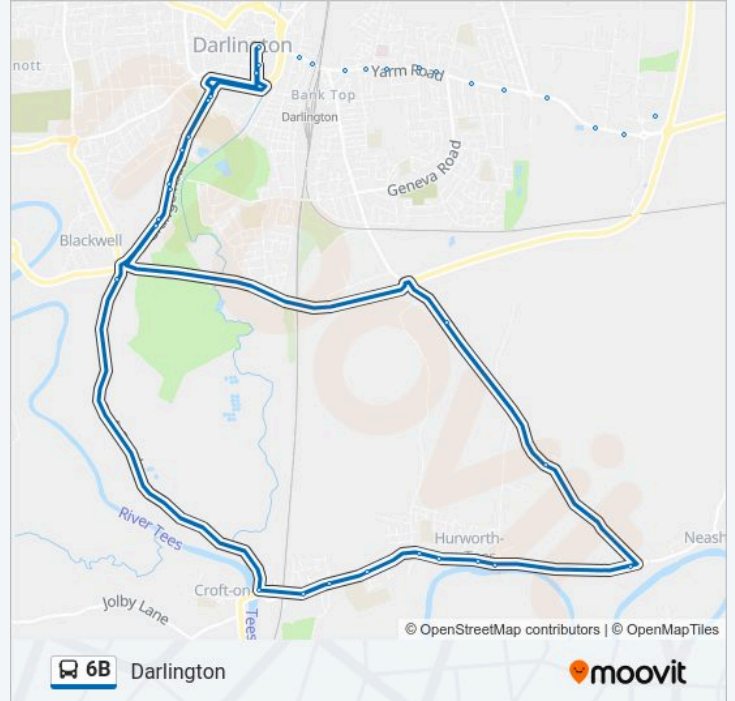

Central Park, Eastbourne

Darlington Rail Station Main Entrance, Darlington

Hippodrome, Darlington

Town Hall, Darlington

Direction: Stockton

52 stops

[VIEW LINE SCHEDULE](#)

Tubwell Row, Darlington