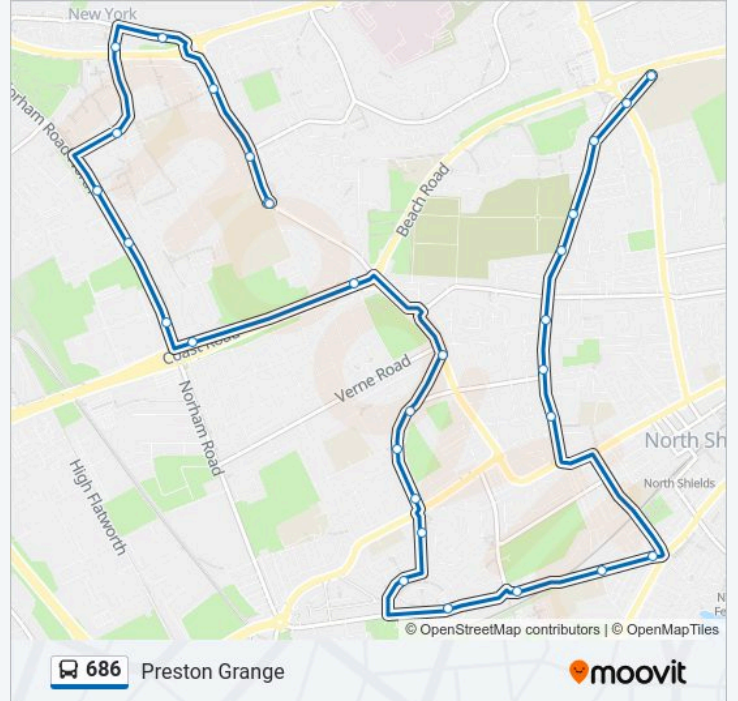

The 686 bus line Preston Grange has one route. For regular weekdays, their operation hours are:

(1) Preston Grange: 07:50

Use the Moovit App to find the closest 686 bus station near you and find out when is the next 686 bus arriving.

**Direction: Preston Grange**

30 stops

[VIEW LINE SCHEDULE](#)

- St Thomas More Rc Academy, Billy Mill
- Billy Mill Lane-School, Billy Mill
- Billy Mill Lane-Whitehouse Lane, Billy Mill
- Billy Mill Lane-Selkirk Way, New York
- New York Road-Brookland Terrace, New York
- Westminster Avenue, New York
- Westminster Avenue, New York
- Norham Road North-Balkwell Farm, West Chirton
- Chirton Industrial Estate, West Chirton
- Norham Road North-Formica, West Chirton
- Coast Road-Norham Road North, West Chirton
- Coast Road - Glanton Road, Billy Mill
- Billy Mill Ave-Addington Cres, North Shields
- The Quadrant-Heaton Terrace, West Chirton
- The Quadrant-Oswin Terrace, West Chirton
- The Quadrant - Burt Avenue, Meadow Well
- Ripley Avenue, Meadow Well
- Avon Avenue, Meadow Well
- Waterville Road-Lowdham Avenue, Meadow Well
- Waterville Road-Silkeys Lane, Meadow Well
- Waterville Rd-Upper Elsdon St, North Shields

**686 bus Time Schedule**

Preston Grange Route Timetable:

Sunday	Not Operational
Monday	07:50
Tuesday	07:50
Wednesday	07:50
Thursday	07:50
Friday	07:50
Saturday	Not Operational

**686 bus Info**

**Direction:** Preston Grange

**Stops:** 30

**Trip Duration:** 31 min

**Line Summary:**

Waterville Road-Coach Lane, North Shields  
Hawkeys Lane-Highbury Place, North Shields  
Hawkeys Lane-Lansdowne Terrace West, North Shields  
Queen Alexandra College, North Shields  
Walton Avenue-Hazel Avenue, North Shields  
Walton Avenue-Crematorium, North Shields  
North Road-Preston Terrace, North Shields  
Preston Village, North Shields  
John Spence Community High School, Preston Grange