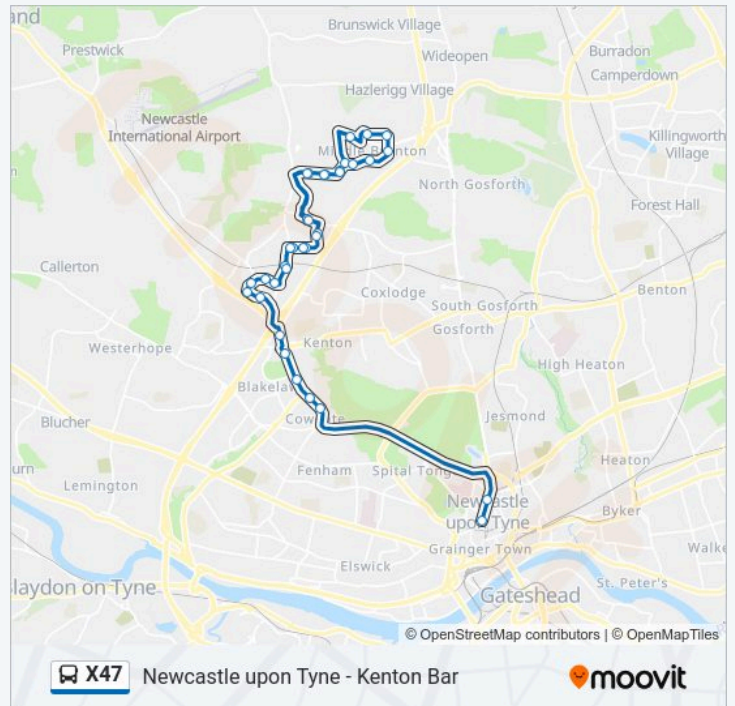

Tudor Way - Stuart Court, Kingston Park

Tudor Way-Wilmington Close, Kingston Park

Tudor Way-Tynell Walk, Kingston Park

Ponteland Road - Hazeldene Avenue, Kenton Bar

Ponteland Road - Kenton Lane, Kenton Bar

Cowgate-Ponteland Road, Kenton Bar

**Direction: Kingston Park**

35 stops

[VIEW LINE SCHEDULE](#)

Eldon Square Bus Station, Newcastle upon Tyne

Haymarket Barras Bridge, Newcastle upon Tyne

Ponteland Road - Greenhill View, Cowgate

**X47 bus Time Schedule**

Kingston Park Route Timetable:

Sunday	Not Operational
Monday	18:45
Tuesday	18:45
Wednesday	18:45
Thursday	18:45
Friday	18:45
Saturday	18:45

**X47 bus Info**

Tudor Way-Sheen Court, Kingston Park  
 Tudor Way-Wilmington Close, Kingston Park  
 Tudor Way - Lydford Court, Kingston Park  
 Tudor Way-Petherton Court, Kingston Park  
 Brunton Lane, Kingston Park  
 Windsor Way-Hersham Close, Kingston Park  
 Windsor Way-Windsor Walk, Kingston Park  
 Windsor Way-Fawdon Walk, Kingston Park  
 Kingston Park Road, Kingston Park  
 Roseden Way-Orangetip Gdns, Great Park  
 Roseden Way-Merlin Chase, Great Park  
 Roseden Way-Bridget Gdns, Great Park  
 Roseden Way, Great Park  
 Roseden Way, Great Park  
 Brunton Lane - Great Parkway, Great Park  
 Sir Bobby Robson Way, Great Park  
 Great Parkway - Sage Offices, Great Park  
 Wagonway Drive, Great Park  
 Wagonway Drive, Great Park  
 Roseden Way-Bridget Gdns, Great Park  
 Roseden Way-Ospray Walk, Great Park  
 Roseden Way-Specklewood Way, Great Park  
 Kingston Park Road, Kingston Park  
 Windsor Way-Fawdon Walk, Kingston Park  
 Windsor Way-Windsor Walk, Kingston Park  
 Windsor Way-Brunton Lane, Kingston Park  
 Brunton Lane, Kingston Park

**Direction:** Kingston Park

**Stops:** 35

**Trip Duration:** 39 min

**Line Summary:**

**Direction:** Newcastle upon Tyne

49 stops

[VIEW LINE SCHEDULE](#)

Eldon Square Bus Station, Newcastle upon Tyne