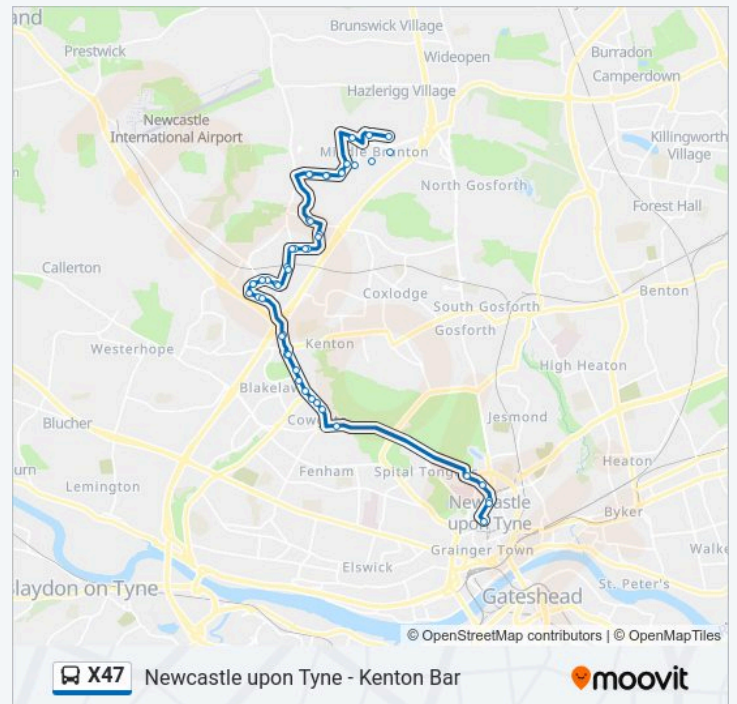

Tudor Way - Stuart Court, Kingston Park

Tudor Way-Wilmington Close, Kingston Park

Tudor Way-Tynell Walk, Kingston Park

Ponteland Road - Hazeldene Avenue, Kenton Bar

Ponteland Road - Kenton Lane, Kenton Bar

Roseden Way-Bridget Gdns, Great Park

Roseden Way-Ospray Walk, Great Park

Roseden Way-Specklewood Way, Great Park

Kingston Park Road, Kingston Park

Windsor Way-Fawdon Walk, Kingston Park

Windsor Way-Windsor Walk, Kingston Park

Windsor Way-Brunton Lane, Kingston Park

Wednesday	05:35 - 22:00
Thursday	05:35 - 22:00
Friday	05:35 - 22:00
Saturday	06:35 - 22:00

### X47 bus Info

**Direction:** Newcastle upon Tyne

**Stops:** 49

**Trip Duration:** 63 min

**Line Summary:**

Brunton Lane, Kingston Park

Tudor Way-Brunton Lane, Kingston Park

Tudor Way - Stuart Court, Kingston Park