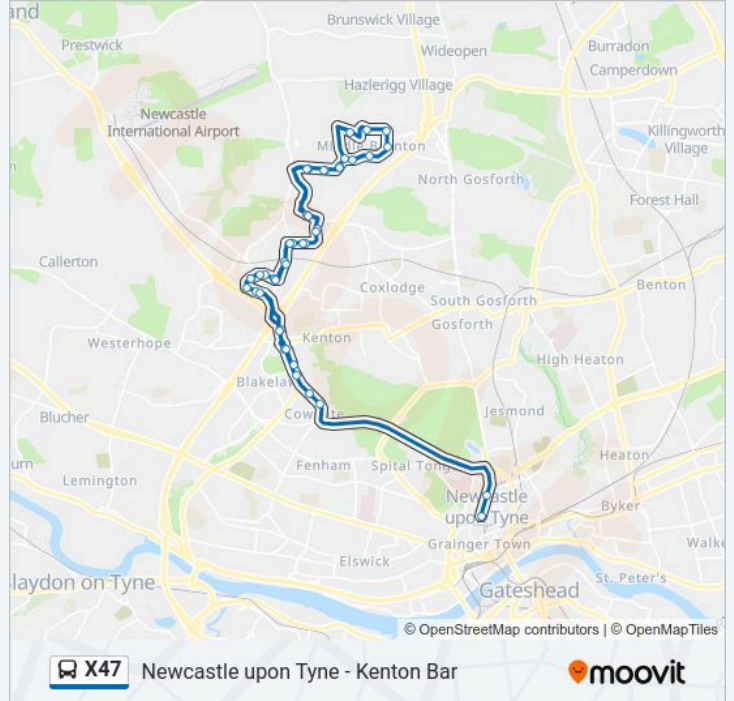

### X47 bus Info

**Direction:** Kenton Bar

**Stops:** 42

**Trip Duration:** 43 min

**Line Summary:**

Roseden Way, Great Park

Brunton Lane - Great Parkway, Great Park

Sir Bobby Robson Way, Great Park

Kingston Park Road, Kingston Park

Windsor Way-Fawdon Walk, Kingston Park

Windsor Way-Windsor Walk, Kingston Park

Windsor Way-Brunton Lane, Kingston Park

Brunton Lane, Kingston Park

Tudor Way-Brunton Lane, Kingston Park

Tudor Way - Stuart Court, Kingston Park

Tudor Way-Wilmington Close, Kingston Park

Tudor Way-Tynell Walk, Kingston Park

Ponteland Road - Hazeldene Avenue, Kenton Bar

Ponteland Road - Kenton Lane, Kenton Bar

Cowgate-Ponteland Road, Kenton Bar

**Direction: Kingston Park**

35 stops

[VIEW LINE SCHEDULE](#)

Eldon Square Bus Station, Newcastle upon Tyne

Haymarket Barras Bridge, Newcastle upon Tyne

Ponteland Road - Greenhill View, Cowgate