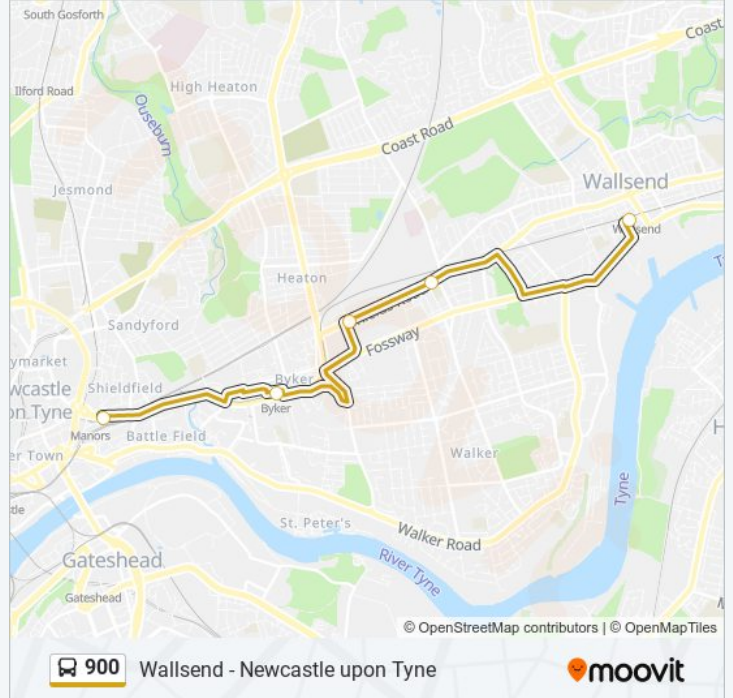

Shields Road - Benfield Road, Walkergate

Wallsend Metro Interchange, Wallsend

High Street East-Dene Crescent, Wallsend

Tynemouth Road - Denbigh Avenue, Howdon

St Johns Terrace, Percy Main

Howdon Road, Royal Quays

### Direction: Shieldfield

5 stops

[VIEW LINE SCHEDULE](#)

Wallsend Metro Interchange, Wallsend

Shields Road - Sutton Street, Walkergate

Shields Road-Huddleston Road, Byker

Brinkburn Street, Byker

Newcastle Manors, Shieldfield

### 900 bus Info

**Direction:** Shieldfield

**Stops:** 5

**Trip Duration:** 15 min

**Line Summary:**

### Direction: Wallsend

7 stops

[VIEW LINE SCHEDULE](#)

Newcastle Newgate Street, Newcastle upon Tyne

Newcastle Monument, Newcastle upon Tyne

Newcastle Manors, Shieldfield

Brinkburn Street, Byker

Shields Road-Depot Road, Byker