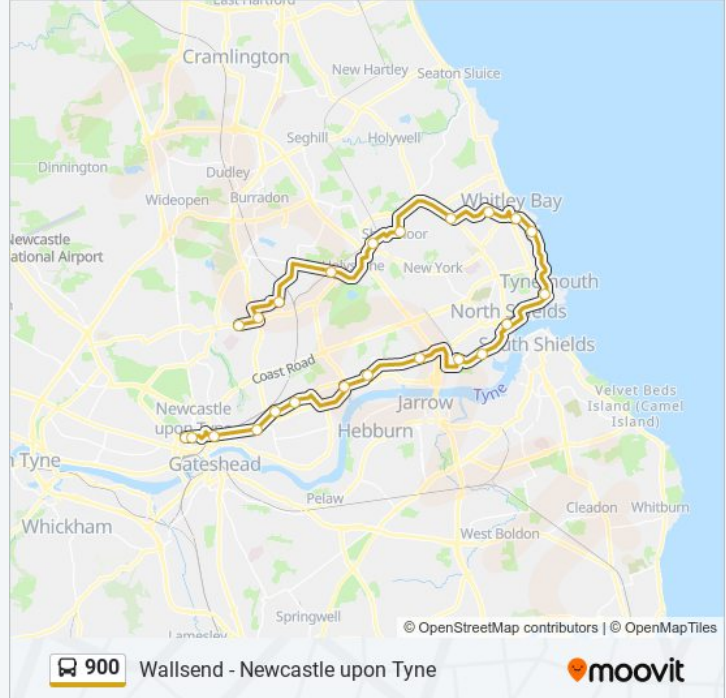

Hmrc Benton Park View, Longbenton

Direction: Newcastle upon Tyne

23 stops

[VIEW LINE SCHEDULE](#)

- Hmrc Benton Park View, High Heaton
- Four Lane Ends Interchange, Four Lane Ends
- Ashleigh Grove-Linden Road, Benton
- Great Lime Road - Palmersville Metro, Palmersville
- Northumberland Park Interchange, Backworth
- Park Lane - Shiremoor Metro, Shiremoor
- Earsdon Road - Metro, West Monkseaton
- Norham Road - Metro, Monkseaton
- Station Square - Metro, Whitley Bay
- John Street, Cullercoats
- Station Terrace - Metro, Tynemouth
- Transport Hub, North Shields
- Howdon Road-Earl Grey Way, Royal Quays
- Nelson Terrace, Percy Main
- Tynemouth Road - Howdon Lane, Howdon
- Church Bank-Lodge Terrace, Hadrian Road
- Wallsend Metro Interchange, Wallsend
- Shields Road - Sutton Street, Walkergate

900 bus Time Schedule

Newcastle upon Tyne Route Timetable:

Sunday	00:00 - 23:45
Monday	00:00
Tuesday	Not Operational
Wednesday	Not Operational
Thursday	Not Operational
Friday	Not Operational
Saturday	Not Operational

900 bus Info

Direction: Newcastle upon Tyne

Stops: 23

Trip Duration: 21 min

Line Summary: