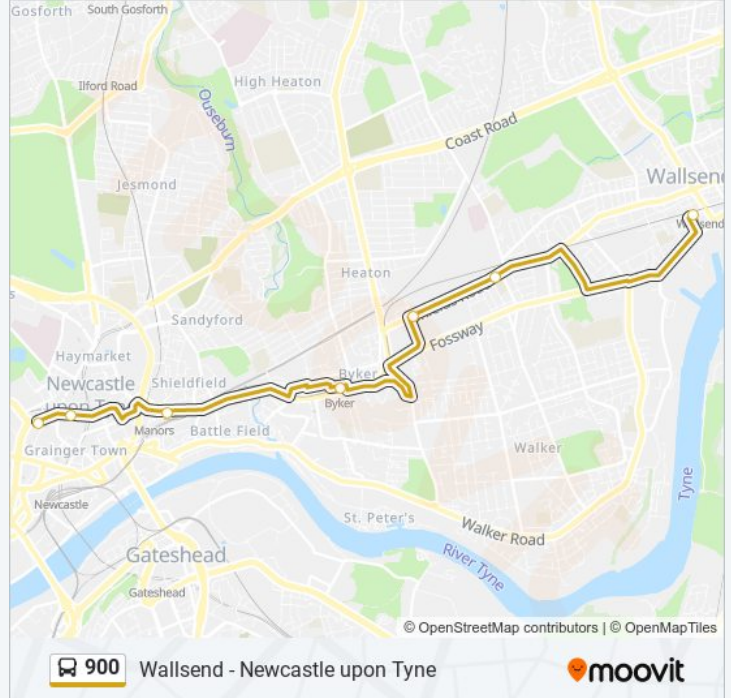

Shields Road - Benfield Road, Walkergate

Wallsend Metro Interchange, Wallsend

High Street East-Dene Crescent, Wallsend

Tynemouth Road - Denbigh Avenue, Howdon

St Johns Terrace, Percy Main

Howdon Road, Royal Quays

### 900 bus Info

**Direction:** Newcastle upon Tyne

**Stops:** 23

**Trip Duration:** 21 min

**Line Summary:**

Shields Road-Huddleston Road, Byker

Brinkburn Street, Byker

Newcastle Manors, Shieldfield

### Direction: Shieldfield

5 stops

[VIEW LINE SCHEDULE](#)

Wallsend Metro Interchange, Wallsend

Shields Road - Sutton Street, Walkergate

Shields Road-Huddleston Road, Byker

Brinkburn Street, Byker

Newcastle Manors, Shieldfield

### 900 bus Info

**Direction:** Shieldfield

**Stops:** 5

**Trip Duration:** 15 min

**Line Summary:**