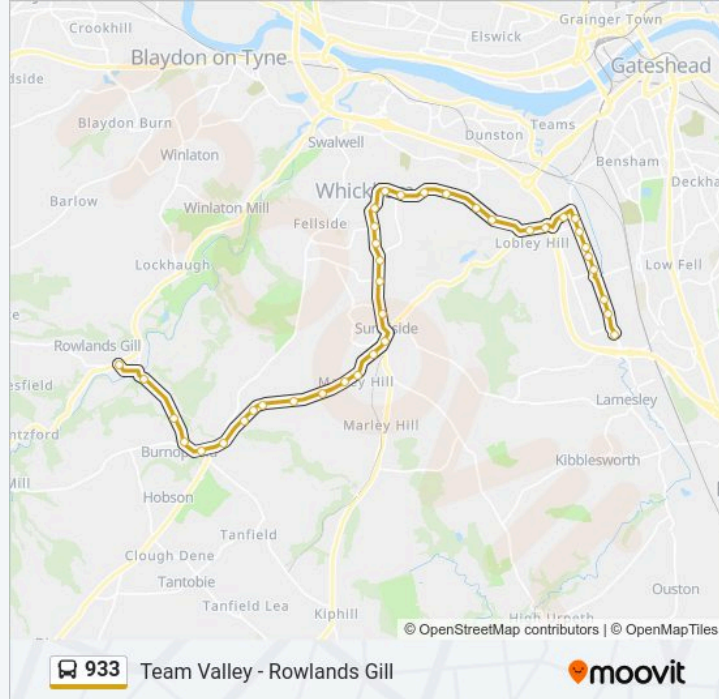

Stops: 38

Trip Duration: 32 min

Line Summary:

Sunniside Road-Napier Court, Whickham

Sunniside Road-Hole Lane, Sunniside

Gateshead Road, Sunniside

Church Street-The Crescent, Sunniside

Church Street-St Cuthberts Road, Marley Hill

Byermoor, Crookgate

Pack Horse, Crookgate

Post Office, Burnopfield

Fountain, Burnopfield

Busty Bank Foot, Burnopfield

Gibside Chapel Entrance, Burnopfield

Stirling Lane, Rowlands Gill

Direction: Team Valley

59 stops

[VIEW LINE SCHEDULE](#)

Winlaton Bus Station, Winlaton

North Street, Winlaton

Burn Road-Barlow Lane, Blaydon Burn

Barlow Lane-Number 43, Winlaton

Barlow Lane-Knobbyends Lane, Winlaton

Barlow Road-South Farm, Barlow

Line Summary:

Hookergate Lane-Burnop Terrace, Hooker Gate

Hookergate Lane-Wood Terrace, Hooker Gate

Smailes Lane-Engel Street, Highfield

Smailes Lane - Cowell Grove, Highfield

Smailes Lane-Valley View, Highfield