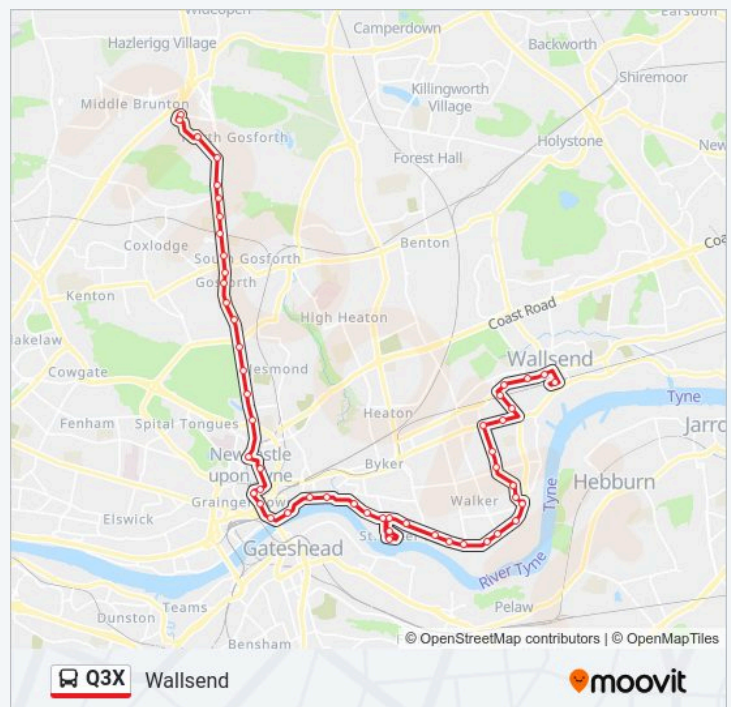

Brunton Park, Gosforth

Great North Road-Norwood Avenue, Gosforth

Great North Road-Brunton Lane, Gosforth

Brunton Lane-Farm Cottages, Great Park

**Direction: St Peters**

31 stops

**Q3X bus Time Schedule**

St Peters Route Timetable:

**Direction: Wallsend**

52 stops

[VIEW LINE SCHEDULE](#)

- Brunton Lane-Farm Cottages, Great Park
- Netherwitton Way, Great Park
- Brunton Park Polwarth Drive, Gosforth
- Brunton Park, Gosforth
- Great North Road-Three Mile Inn, Gosforth
- Great North Road-Broadway East, Gosforth
- Great North Road-Park Avenue, Gosforth
- Regent Centre Interchange, Gosforth (Stand E)
- Lansdowne Terrace, Gosforth
- High Street - S Cross Street, Gosforth
- High Street-Rosewood Terrace, Gosforth
- High Street-The Grove, Gosforth
- Great North Road-Moorfield, Gosforth
- Great North Road-Blue House, West Jesmond
- Great North Road-Forsyth Road, West Jesmond
- Great North Road-Mooracres, West Jesmond
- Great North Rd-Brandling Pk, Newcastle upon Tyne
- Haymarket Barras Bridge, Newcastle upon Tyne
- Haymarket John Dobson Street, Newcastle upon Tyne
- Monument Market Street, Newcastle upon Tyne
- Monument Grey Street, Newcastle upon Tyne
- Grey Street-Hotel, Newcastle upon Tyne
- Quayside Guildhall, Newcastle upon Tyne
- Quayside Law Courts, Newcastle upon Tyne
- City Road-Tyne Tees, Newcastle upon Tyne
- City Road-Breamish Street, St Lawrence

**Direction:** Wallsend

**Stops:** 52

**Trip Duration:** 60 min

**Line Summary:**

Walker Road-St Lawrence Square, St Lawrence

Walker Road-Hawick Crescent, St Lawrence

Walker Road-Brinkburn Street, St Peters