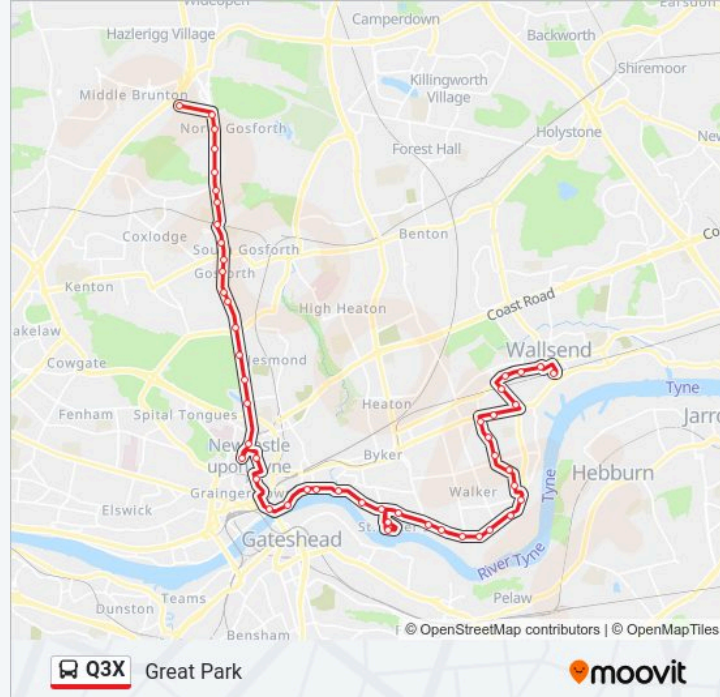

**Q3X bus Info**

**Direction:** Great Park

**Stops:** 50

**Trip Duration:** 45 min

**Line Summary:**

St Peters Basin, St Peters

Walker Road-Brinkburn Street, St Peters

Walker Road-Hawick Crescent, St Lawrence

Great North Road-Mooracres, West Jesmond

Great North Road-Forsyth Road, West Jesmond

Great North Road-Blue House, West Jesmond

Great North Road-The Drive, Gosforth

High Street-Graham Park Road, Gosforth

High Street-West Avenue, Gosforth

High Street - Ivy Road, Gosforth

Lansdowne Terrace, Gosforth

Regent Centre Interchange, Gosforth

Great North Road-Park Avenue, Gosforth

Great North Road-Broadway West, Gosforth

Great North Road-Bridge Park, Gosforth

Brunton Park, Gosforth

Great North Road-Norwood Avenue, Gosforth

Great North Road-Brunton Lane, Gosforth

Brunton Lane-Farm Cottages, Great Park

**Direction: St Peters**

31 stops

**Q3X bus Time Schedule**

St Peters Route Timetable: