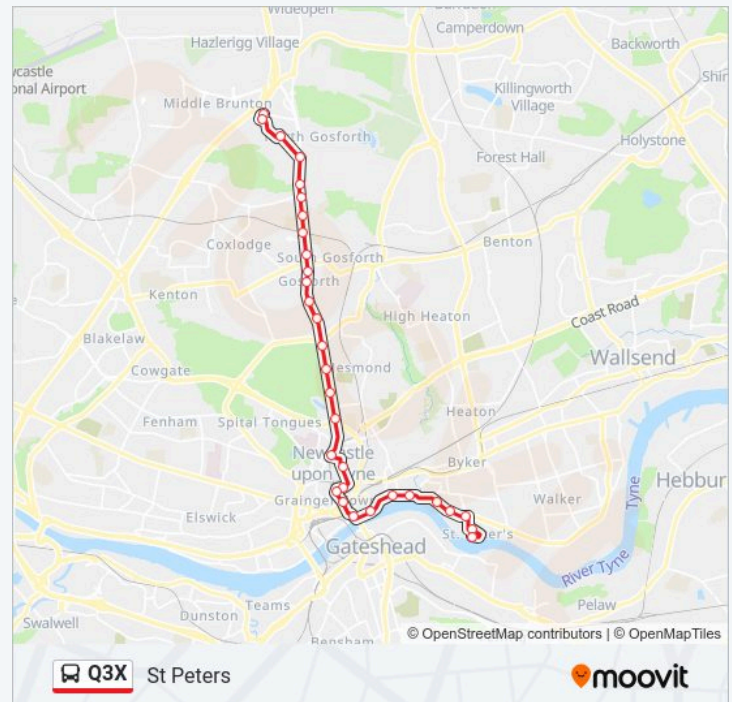

Monday	06:45-07:49
Tuesday	06:45-07:49
Wednesday	06:45-07:49
Thursday	06:45-07:49
Friday	06:45-07:49
Saturday	Not Operational
Sunday	Not Operational

Q3X bus Info

Direction: St Peters

Stops: 31

Trip Duration: 40 min

Line Summary: