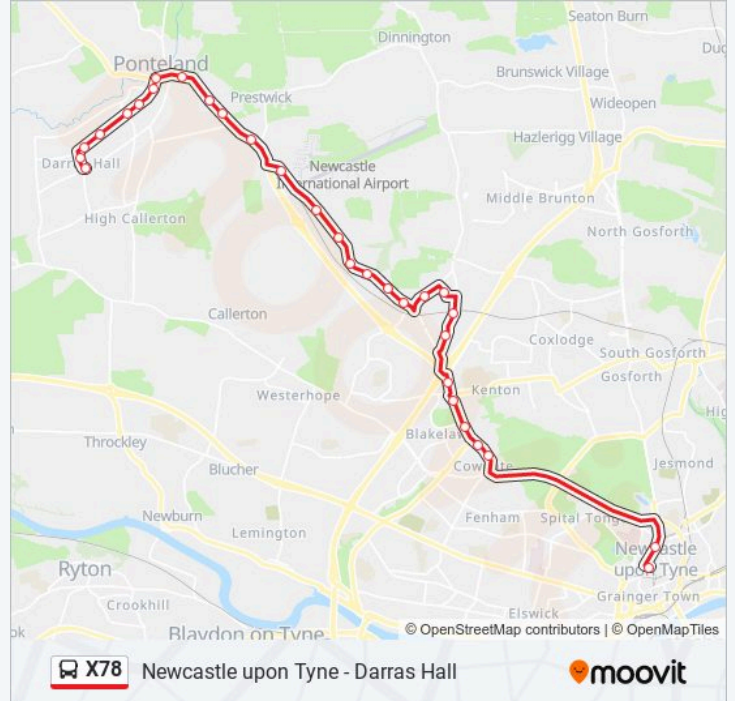

### Direction: Darras Hall

30 stops

[VIEW LINE SCHEDULE](#)

- Eldon Square Bus Station, Newcastle upon Tyne
- Haymarket Barras Bridge, Newcastle upon Tyne
- Ponteland Road - Greenhill View, Cowgate
- Ponteland Road-Springfield Road, Cowgate
- Ponteland Road-Fuchsia Place, Blakelaw
- Ponteland Road - Antrim Close, Kenton Bar
- Ponteland Road - St Buryan Crescent, Kenton Bar
- Brunton Lane-Tudor Way, Kingston Park
- Brunton Lane, Kingston Park
- Windsor Way-Ascot Walk, Kingston Park
- Brunton Road-Teddington Close, Kingston Park
- Kenton Bank Foot
- Ponteland Road-Bullock Steads, Kenton Bank Foot
- Ponteland Road-South Drive, Woosington
- Ponteland Road - Green Lane, Woosington
- Ponteland Road-Bee Croft, Woosington
- Ponteland Rd-Hawthorn Cottage, Callerton Parkway
- Ponteland Road - Newcastle Airport, Airport
- Prestwick Road End, Prestwick
- Elm Road, Prestwick

### X78 bus Info

**Direction:** Darras Hall

**Stops:** 30

**Trip Duration:** 29 min

**Line Summary:**

Cheviot View, Ponteland

Bell Villas, Ponteland

Main Street, Ponteland

### Direction: Newcastle upon Tyne

34 stops

[VIEW LINE SCHEDULE](#)

Broadway, Darras Hall

Middle Drive Whinfell, Darras Hall

Middle Drive Sycamore Ave, Darras Hall

Eastern Way Middle Drive, Ponteland

Darras Road Eastern Way, Ponteland

### X78 bus Info

**Direction:** Newcastle upon Tyne

**Stops:** 34

**Trip Duration:** 30 min

**Line Summary:**

Ponteland Road-Bullock Steads, Kenton Bank Foot

Kenton Bank Foot

Kenton Bank Foot