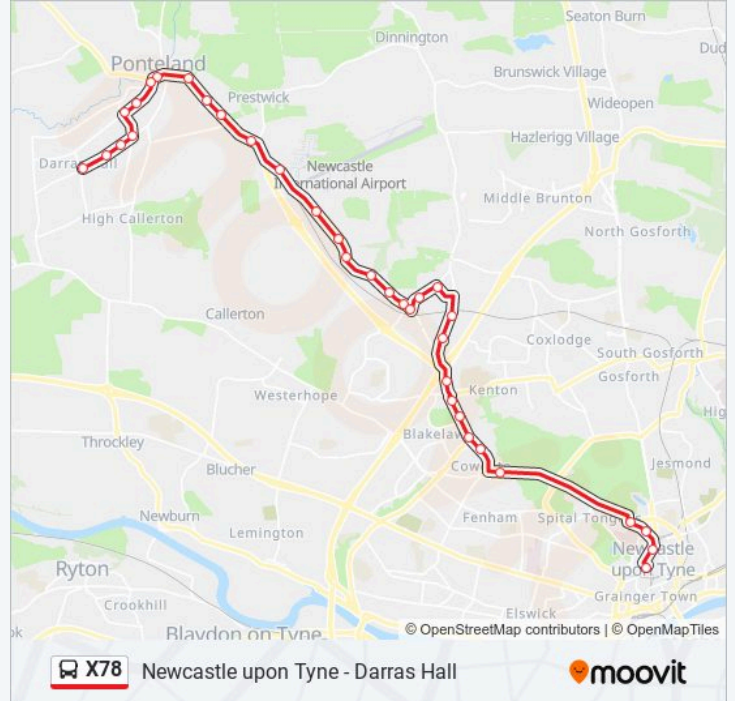

### X78 bus Info

**Direction:** Newcastle upon Tyne

**Stops:** 34

**Trip Duration:** 30 min

**Line Summary:**

Ponteland Road-Bullock Steads, Kenton Bank Foot

Kenton Bank Foot

Kenton Bank Foot

Brunton Road-Teddington Close, Kingston Park

Windsor Way-Brunton Road, Kingston Park

Brunton Lane, Kingston Park

Brunton Lane-Beaminster Way, Kingston Park

Ponteland Road - Hazeldene Avenue, Kenton Bar

Ponteland Road - Kenton Lane, Kenton Bar

Cowgate-Ponteland Road, Kenton Bar

Ponteland Road-Eastern Way, Cowgate

Ponteland Road-St Peters Church, Cowgate

Ponteland Road - Moorhead, Cowgate

Claremont Rd-Claremont Pl, Newcastle upon Tyne

Claremont Road-Museum, Newcastle upon Tyne

Haymarket Barras Bridge, Newcastle upon Tyne

Eldon Square Bus Station, Newcastle upon Tyne

X78 bus time schedules and route maps are available in an offline PDF at [moovitapp.com](https://moovitapp.com). Use the Moovit App to see live bus times, train schedule or subway schedule, and step-by-step directions for all public transit in North East and Cumbria.