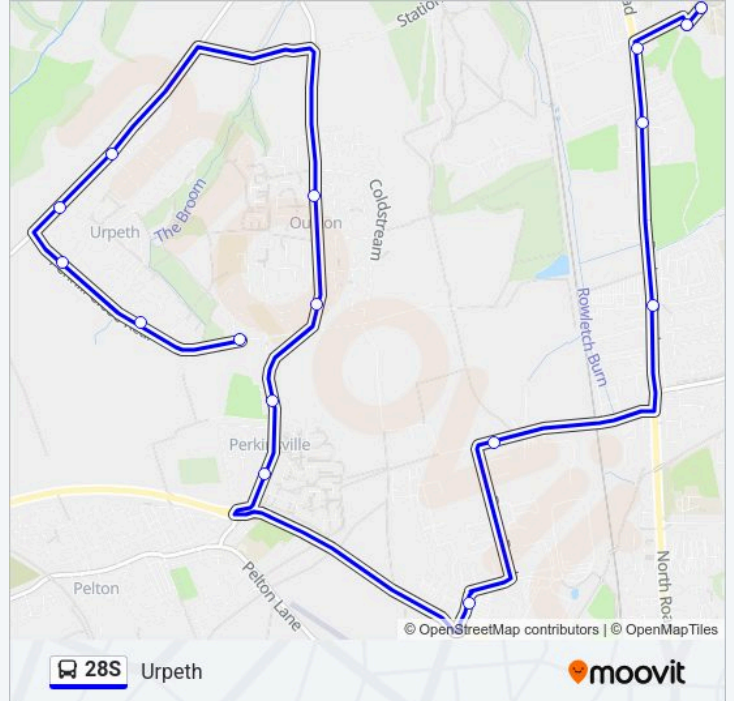

Direction: Urpeth

16 stops

[VIEW LINE SCHEDULE](#)

Lord Lawson Of Beamish Academy, Birtley

Birtley Lane-Harras Bank, Birtley

Durham Road-Harras Bank, Birtley

Durham Road-Sports Ground, Birtley

Durham Road - York Road, Barley Mow

Walden Close, Urpeth

Wensley Close, Urpeth

Penhill Close, Urpeth

28S bus Time Schedule

Urpeth Route Timetable:

Monday	15:30
Tuesday	15:30
Wednesday	15:30
Thursday	15:30
Friday	15:30
Saturday	Not Operational
Sunday	Not Operational

28S bus Info

Direction: Urpeth

Stops: 16

Trip Duration: 20 min

Line Summary:

Direction: Birtley

16 stops

[VIEW LINE SCHEDULE](#)