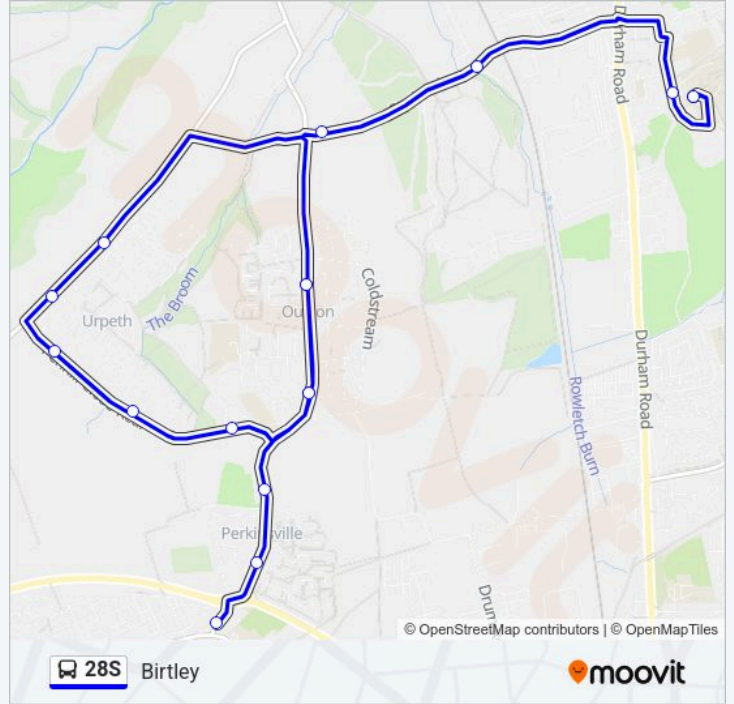

Direction: Urpeth

16 stops

[VIEW LINE SCHEDULE](#)

Lord Lawson Of Beamish Academy, Birtley

Birtley Lane-Harras Bank, Birtley

Durham Road-Harras Bank, Birtley

Durham Road-Sports Ground, Birtley

Durham Road - York Road, Barley Mow

28S bus Info

Direction: Urpeth

Stops: 16

Trip Duration: 20 min

Line Summary:

Direction: Birtley

16 stops

[VIEW LINE SCHEDULE](#)

28S bus Time Schedule

Birtley Route Timetable:

Monday	07:55
Tuesday	07:55
Wednesday	07:55
Thursday	07:55
Friday	07:55
Saturday	Not Operational
Sunday	Not Operational

28S bus Info

Direction: Birtley

Stops: 16

Trip Duration: 25 min

Line Summary:

28S bus time schedules and route maps are available in an offline PDF at moovitapp.com. Use the Moovit App to see live bus times, train schedule or subway schedule, and step-by-step directions for all public transit in North East and Cumbria.